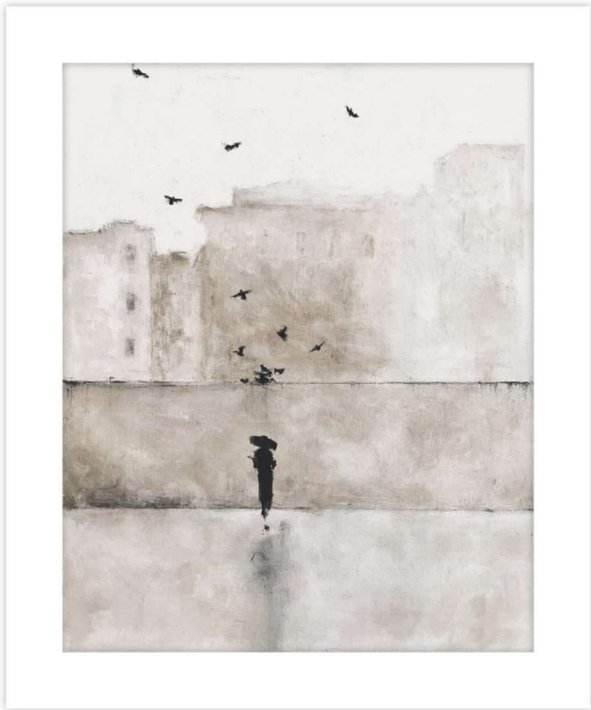

# THEODORE ALEXANDER

## England Moments 8

D3104S62067-5185

Wood Frame

Textured Paper

M5 - White Smooth + White Core Width:4"

F1360 - Antique Silver & Black Cap Frame - Width: 0.75

W 31½ x D 1¼ x H 37½ inches

Material(s):