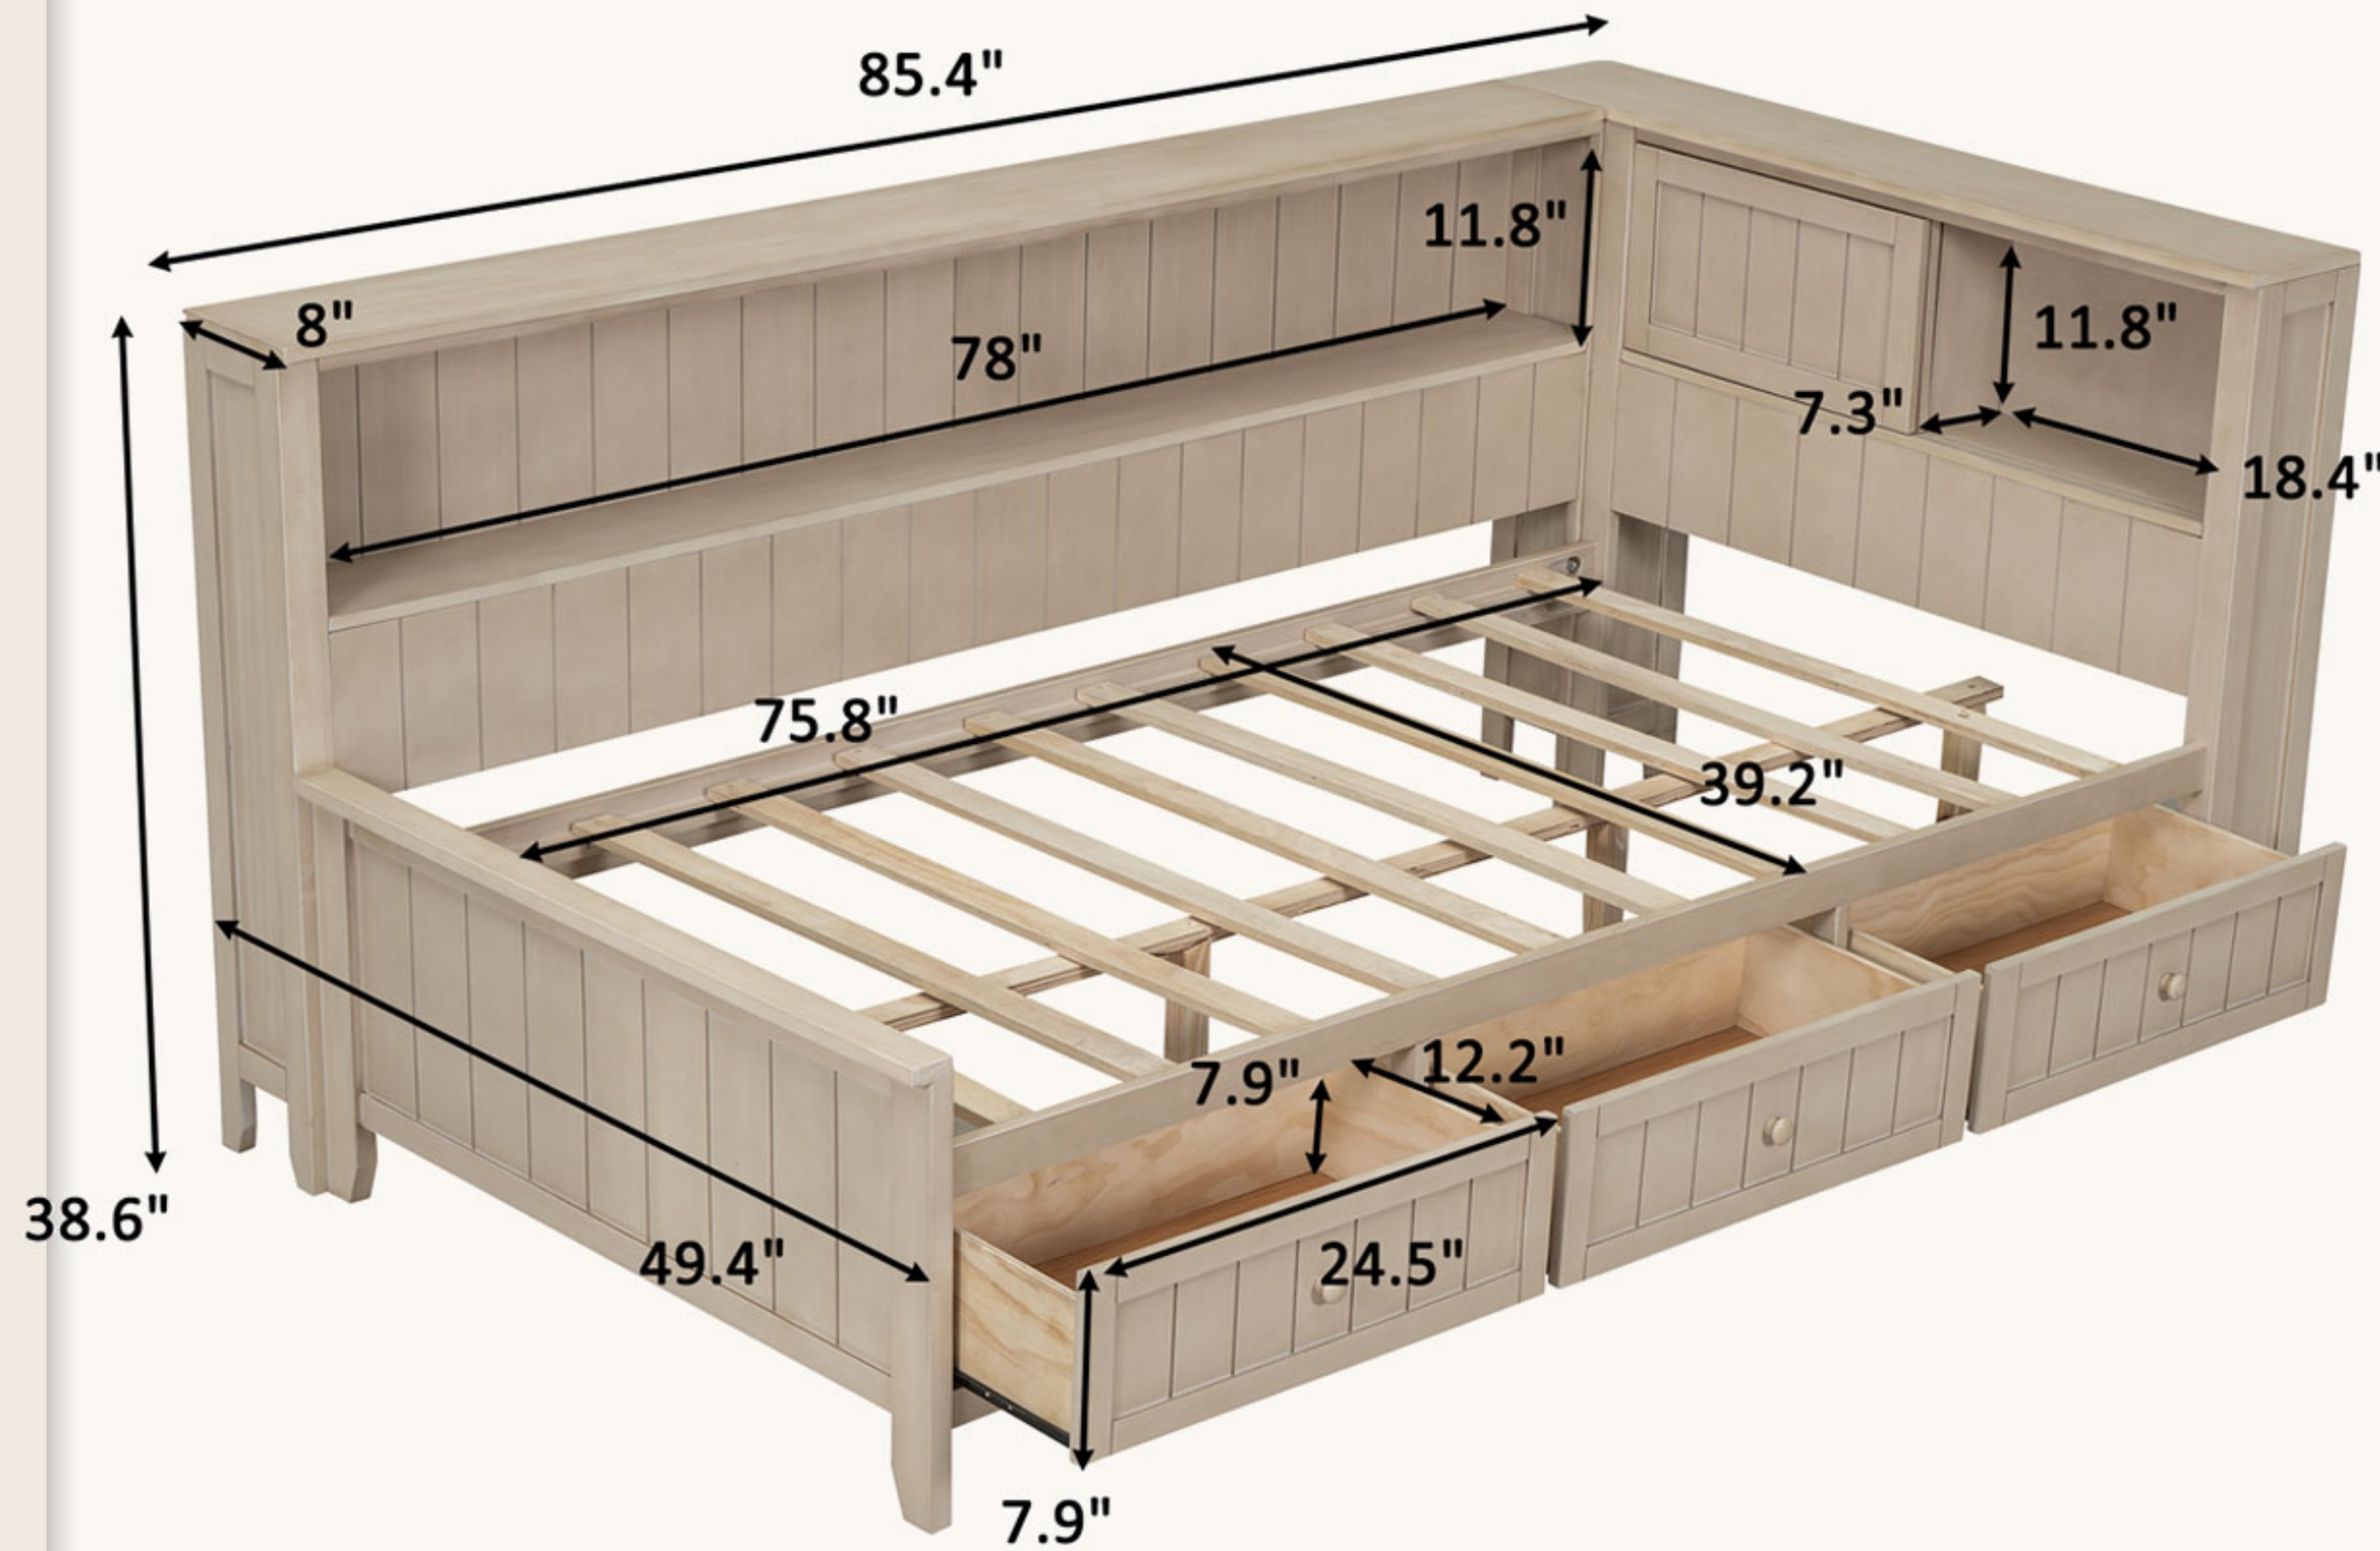

Dimensional Details

Product Dimensions

- Length (in.) :85.40
- Width (in.) :49.40
- Height (in.) :38.60
- Weight (lbs.):135.00

Package Size

- Length (in.) :46.5
- Width (in.) :22.5
- Height (in.) :16.9
- Weight (lbs.):143.3