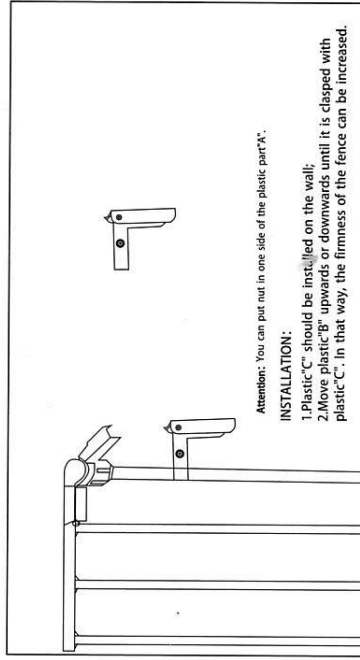

# INSTALLATION GUIDE

The Installation Guide is Applicable for Fence Series.

HV58214

PRODUCT SCHEMATIC DRAWING

## WARNING:

- Intended for young children aged 6 months through 24 months.
- Check the gate regularly to see if all the hardware and mountings are tight.
- To prevent serious injury or death, securely install gate or enclosure and use according to manufacturer's instructions.
- Never use with a child able to climb over or dislodge the gate or enclosure.
- Never leave child unattended. Use only with the locking/latching mechanism securely engaged.
- To prevent falls, never used at the top of stairs.