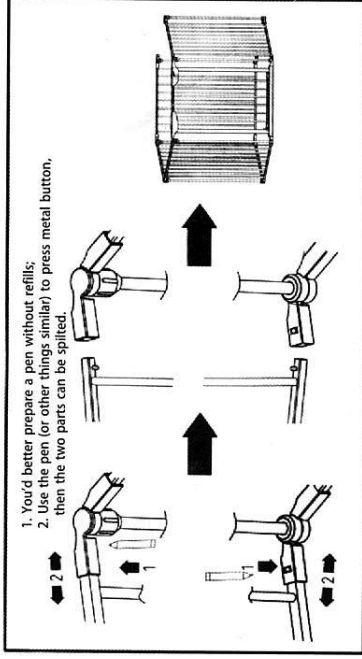

# Two in One Fence

(Children's Fence +Fireplace Fence)

plastic expansion tubes X8

screws(1) X8

Nailed wall Pendant(4)

# INSTALLATION GUIDE

The Installation Guide is Applicable for Fence Series.

HV58214

PRODUCT SCHEMATIC DRAWING

## WARNING:

- Intended for young children aged 6 months through 24 months.
- Check the gate regularly to see if all the hardware and mountings are tight.
- To prevent serious injury or death, securely install gate or enclosure and use according to manufacturer's instructions.
- Never use with a child able to climb over or dislodge the gate or enclosure.
- Never leave child unattended. Use only with the locking/latching mechanism securely engaged.
- To prevent falls, never used at the top of stairs.