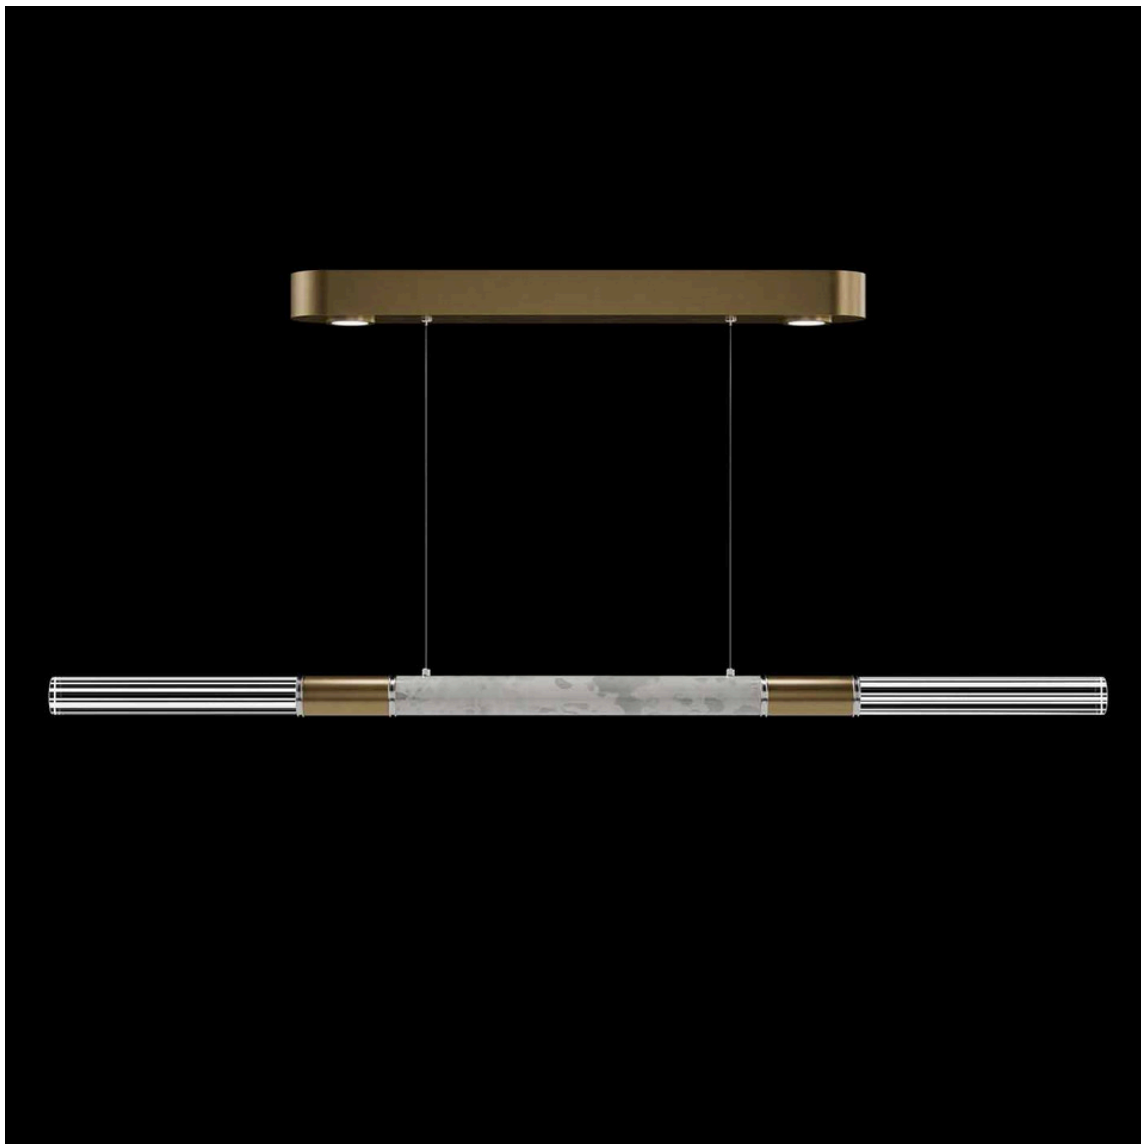

# FINE ART

HANDCRAFTED LIGHTING

100149-322

**100149-322 • ANTONIA 62"W Linear Pendant**

2.5H x 62W x 2.5D

ANTONIA  
COLLECTION