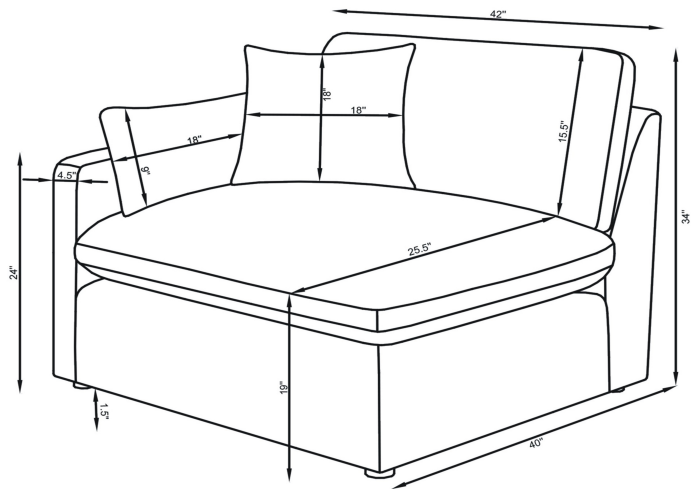

Note : Dimension tolerance $\pm 5\%$