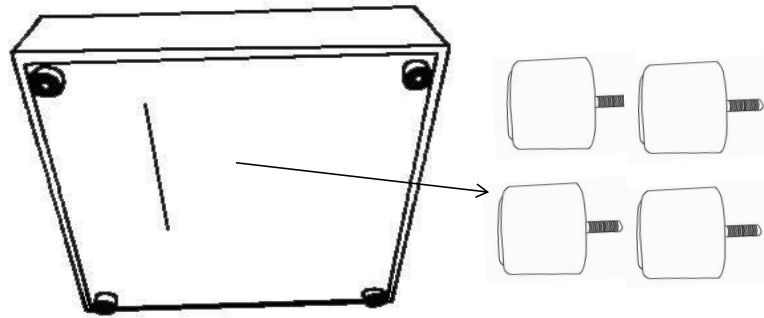

ASSEMBLY TIME

5 MINUTES

PARTS IDENTIFICATION

	PART NAME	FIGURE	QUANTITY
A	RAF CHAIR BASE		1PC
B	LEG		4PCS
C	PILLOW		1PC
D	ARM PILLOW		1PC

ASSEMBLY INSTRUCTIONS

STEP 1

STEP 2

STEP 3