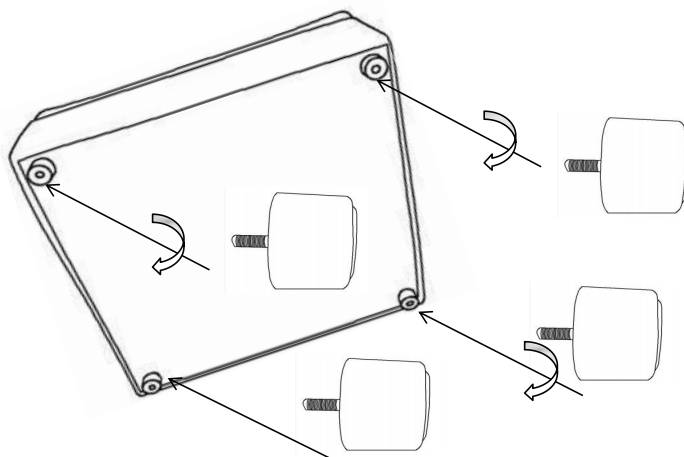

ASSEMBLY TIME

5 MINUTES

PARTS IDENTIFICATION

	PART NAME	FIGURE	QUANTITY
A	LAF CHAIR BASE		1PC
B	LEG		4PCS
C	PILLOW		1PC
D	ARM PILLOW		1PC

ASSEMBLY INSTRUCTIONS

STEP 1

STEP 2

STEP 3