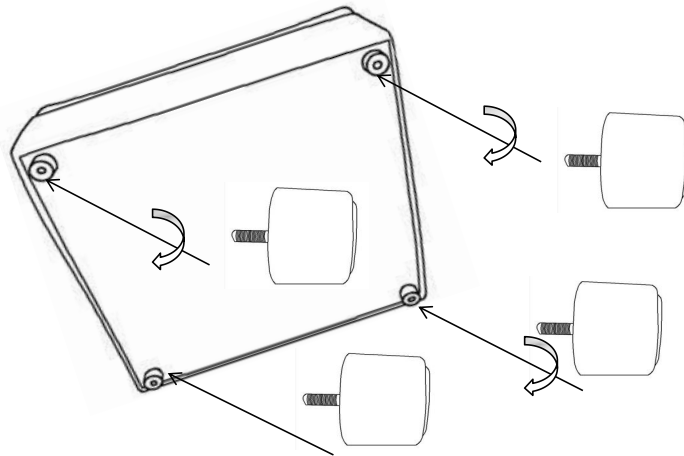

ASSEMBLY TIME

5 MINUTES

PARTS IDENTIFICATION

	PART NAME	FIGURE	QUANTITY
A	RAF CHAIR BASE		1PC
B	LEG		4PCS
C	PILLOW		1PC
D	ARM PILLOW		1PC

ASSEMBLY INSTRUCTIONS

STEP 1

STEP 2

STEP 3