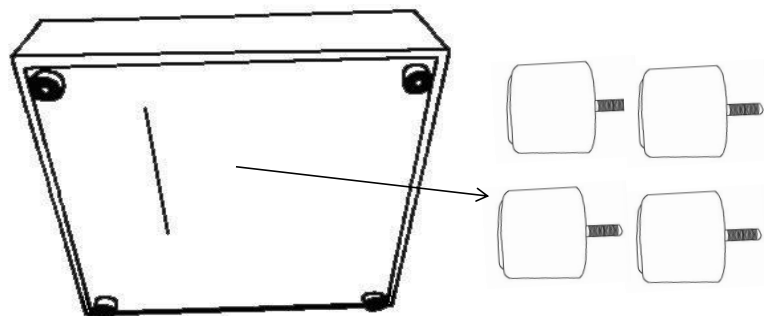

ASSEMBLY TIME

5 MINUTES

PARTS IDENTIFICATION

	PART NAME	FIGURE	QUANTITY
A	LAF CHAIR BASE		1PC
B	LEG		4PCS
C	PILLOW		1PC
D	ARM PILLOW		1PC

ASSEMBLY INSTRUCTIONS

STEP 1

STEP 2

STEP 3