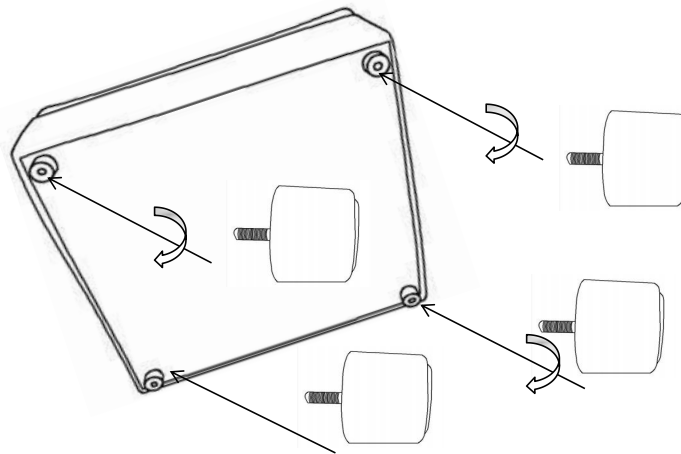

ASSEMBLY TIME

5 MINUTES

PARTS IDENTIFICATION

	PART NAME	FIGURE	QUANTITY
A	CORNER BASE		1PC
B	LEG		4PCS
C	PILLOW		2PCS

ASSEMBLY INSTRUCTIONS
STEP 1

STEP 2

STEP 3

ASSEMBLY INSTRUCTIONS
STEP 4