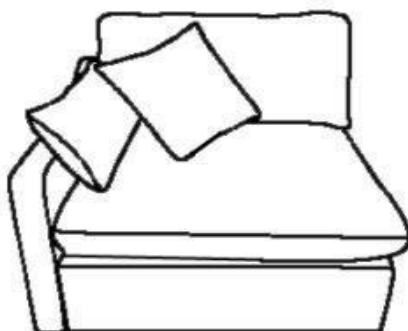

ASSEMBLY TIME

5 MINUTES

PARTS IDENTIFICATION

	PART NAME	FIGURE	QUANTITY
A	LAF CHAIR BASE		1PC
B	LEG		4PCS
C	PILLOW		1PC
D	ARM PILLOW		1PC

ASSEMBLY INSTRUCTIONS

STEP 1

STEP 2

STEP 3