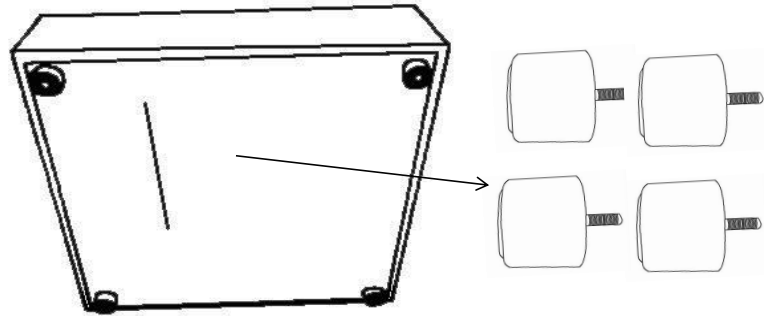

ASSEMBLY INSTRUCTIONS

Fine Furniture for every stage of life

ARMLESS CHAIR

ASSEMBLY INSTRUCTIONS

ASSEMBLY TIPS:

1. Remove hardware from box and sort by size.
2. Please check to see that all hardware and parts are present prior to start of assembly.
3. Please follow attached instructions in the same sequence as numbered to assure fast & easy assembly.

ASSEMBLY TIME

5 MINUTES

PARTS IDENTIFICATION

	PART NAME	FIGURE	QUANTITY
A	ARMLESS CHAIR BASE		1PC
B	LEG		4PCS
C	PILLOW		2PCS

ASSEMBLY INSTRUCTIONS
STEP 1

STEP 2

STEP 3

ASSEMBLY INSTRUCTIONS
STEP 4