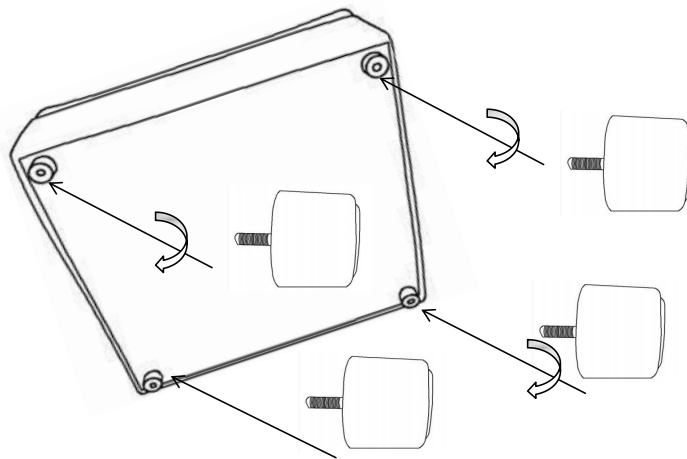

ASSEMBLY TIME

5 MINUTES

PARTS IDENTIFICATION

	PART NAME	FIGURE	QUANTITY
A	ARMLESS CHAIR BASE		1PC
B	LEG		4PCS
C	PILLOW		2PCS

ASSEMBLY INSTRUCTIONS
STEP 1

STEP 2

STEP 3

ASSEMBLY INSTRUCTIONS
STEP 4

STEP 5
COMPLETE

Note : Dimension tolerance $\pm 5\%$

ASSEMBLY INSTRUCTIONS

CORNER

ASSEMBLY INSTRUCTIONS

ASSEMBLY TIPS:

1. Remove hardware from box and sort by size.
2. Please check to see that all hardware and parts are present prior to start of assembly.
3. Please follow attached instructions in the same sequence as numbered to assure fast & easy assembly.