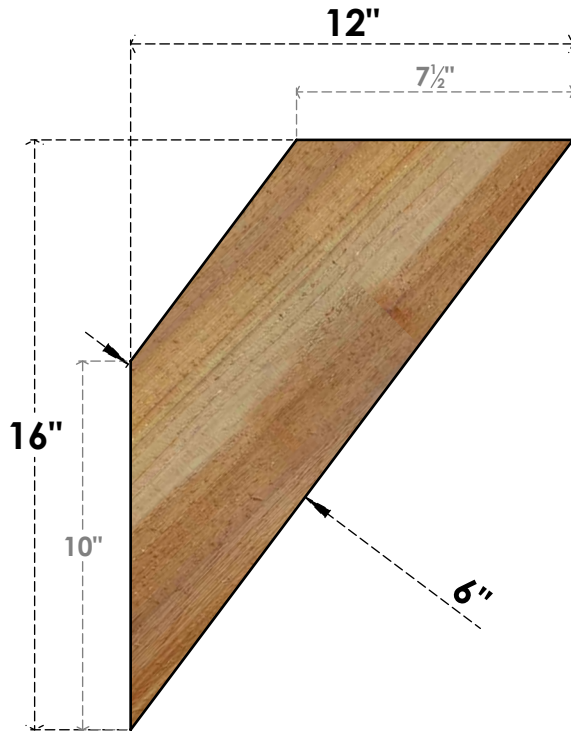

# BRC06X12X16TRA00RWR

6"W X 12"D X 16"H TRADITIONAL ROUGH SAWN BRACE, WESTERN RED CEDAR

**SIDE**

**FRONT**

EKENA MILLWORK  
2300 WEST MAIN ST.  
CLARKSVILLE, TX 75426  
TOLL FREE: 866-607-0453  
WWW.EKENAMILLWORK.COM