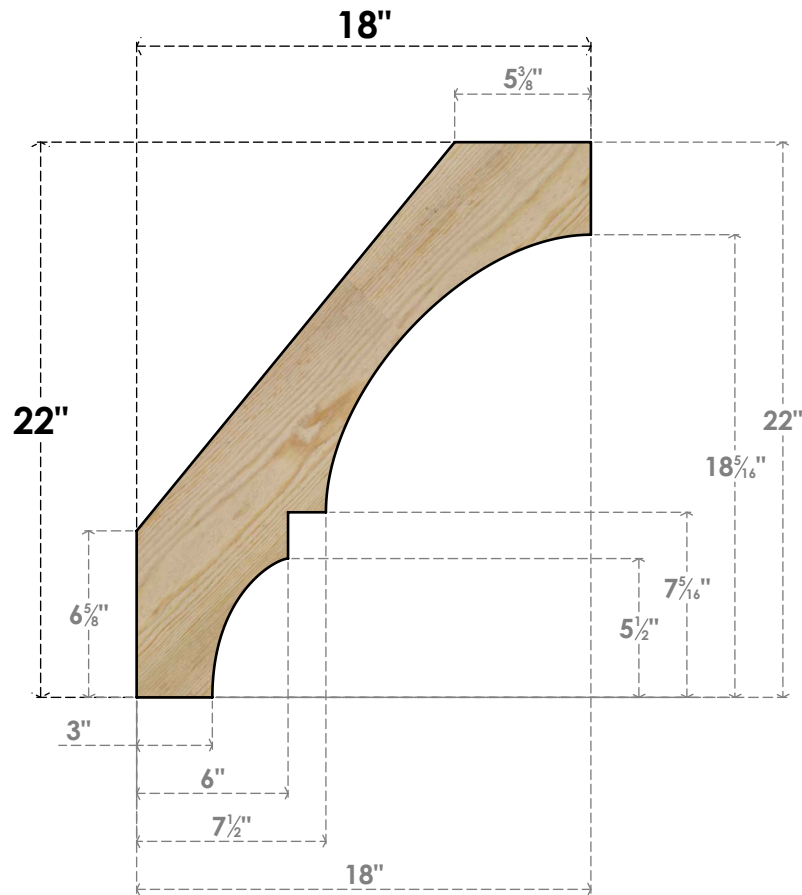

BRC04X18X22BOA00RDF

4"W X 18"D X 22"H BALBOA ROUGH SAWN BRACE, DOUGLAS FIR

SIDE

FRONT

EKENA MILLWORK
 2300 WEST MAIN ST.
 CLARKSVILLE, TX 75426
 TOLL FREE: 866-607-0453
 WWW.EKENAMILLWORK.COM

NOTES

1. INSTALLATION TO BE COMPLETED IN ACCORDANCE WITH MANUFACTURER'S SPECIFICATIONS.
2. DRAWING MAY NOT BE TO SCALE
3. THIS DRAWING IS INTENDED FOR DESIGN AND PLANNING PURPOSES ONLY.
4. ALL INFORMATION CONTAINED HEREIN WAS CURRENT AT THE TIME OF DEVELOPMENT BUT MUST BE REVIEWED AND APPROVED BY THE PRODUCT MANUFACTURER TO BE CONSIDERED ACCURATE.
5. PRODUCTS ARE NOT KILN DRIED. THIS ITEM IS UNIQUE AND WILL CONTAIN THE NATURAL VARIATIONS THAT THE WOOD SPECIES OFFERS. THIS MAY RESULT IN VARIATIONS UP TO 1/4"