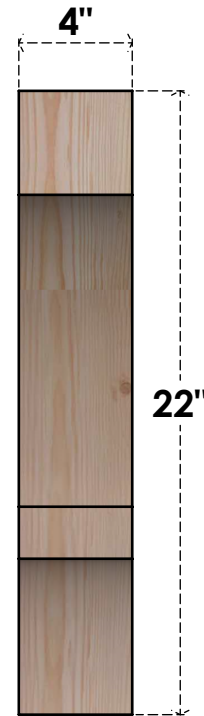

BRC04X18X22BOA00RDF

4"W X 18"D X 22"H BALBOA ROUGH SAWN BRACE, DOUGLAS FIR

SIDE

FRONT

EKENA MILLWORK
 2300 WEST MAIN ST.
 CLARKSVILLE, TX 75426
 TOLL FREE: 866-607-0453
 WWW.EKENAMILLWORK.COM

NOTES

1. INSTALLATION TO BE COMPLETED IN ACCORDANCE WITH MANUFACTURER'S SPECIFICATIONS.
2. DRAWING MAY NOT BE TO SCALE
3. THIS DRAWING IS INTENDED FOR DESIGN AND PLANNING PURPOSES ONLY.
4. ALL INFORMATION CONTAINED HEREIN WAS CURRENT AT THE TIME OF DEVELOPMENT BUT MUST BE REVIEWED AND APPROVED BY THE PRODUCT MANUFACTURER TO BE CONSIDERED ACCURATE.
5. PRODUCTS ARE NOT KILN DRIED. THIS ITEM IS UNIQUE AND WILL CONTAIN THE NATURAL VARIATIONS THAT THE WOOD SPECIES OFFERS. THIS MAY RESULT IN VARIATIONS UP TO 1/4"