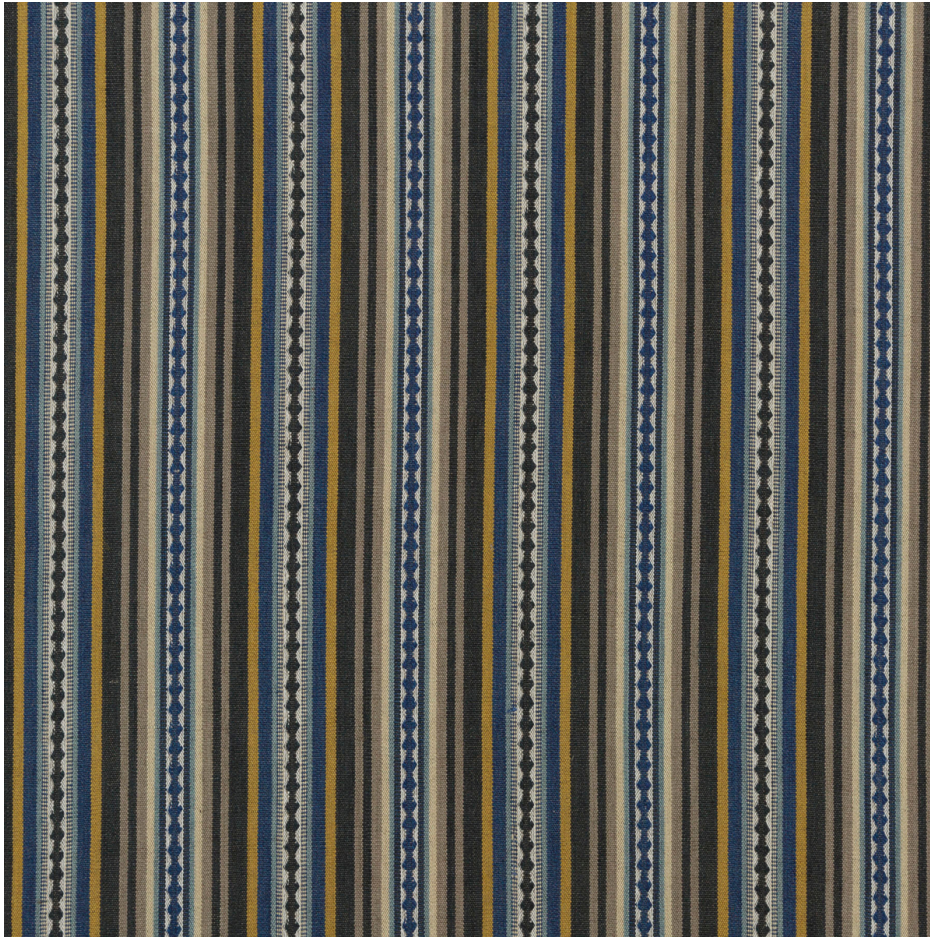

Dalton Stripe - Indigo/Ochre
SKU: FD731.H51.0

LEE JOFA

SKU: **FD731.H51.0**

Repeat UOM: **cm cm (0 in)**

Brand: **Mulberry**

Railroaded: **No**

Composition: **Cotton - 60%, Jute - 40%**

Width: **137 cm (53.94 in)**

Horizontal Repeat: **23 cm (9.06 in)**

Type: **Weave**

End Use: **Multipurpose**