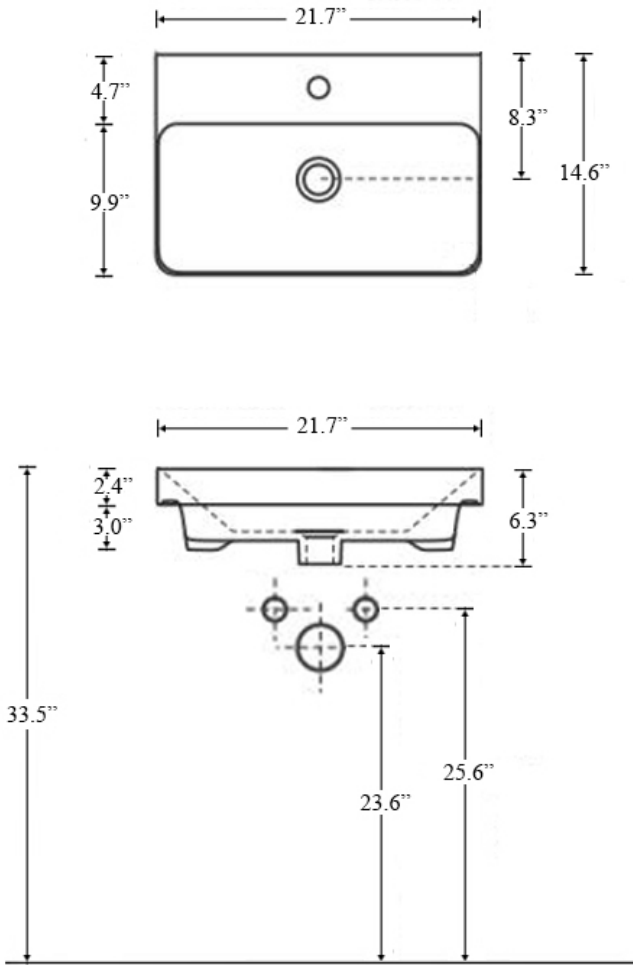

### Codes & Standards:

- ADA Compliant

\* WS Bath Collections reserves the right to revise dimensions or information on this sheet without notice

**Collection |**  
Luxury

**Model |**  
Luxury 55

Dimensions Metric

*1 inch = 2.54 cm*

*1 inch = 25.4 mm*

**WS**<sup>®</sup>  
**BATH**  
**COLLECTIONS**

1051 Lea Drive - Collegeville, PA 19426  
Tel. 215 513 9400 - Fax 610 831 0215

[www.ws bathcollections.com](http://www.ws bathcollections.com) - [info@ws bathcollectins.com](mailto:info@ws bathcollectins.com)

**Collection**  
Luxury

**Model** |  
Luxury 55

**Dimensions Metric**  
1 inch = 2.54 cm  
1 inch = 25.4 mm

**WS**®  
**BATH**  
**COLLECTIONS**

1051 Lea Drive - Collegeville, PA 19426  
Tel. 215 513 9400 - Fax 610 831 0215  
[www.ws bathcollections.com](http://www.ws bathcollections.com) - [info@ws bathcollections.com](mailto:info@ws bathcollections.com)

### Vessel/ countertop installation

Bolts

Silicone (optional)

Collection  
Luxury

Model |  
Luxury 55

Dimensions Metric  
*1 inch = 2.54 cm*  
*1 inch = 25.4 mm*

**WS**<sup>®</sup>  
**BATH**  
**COLLECTIONS**