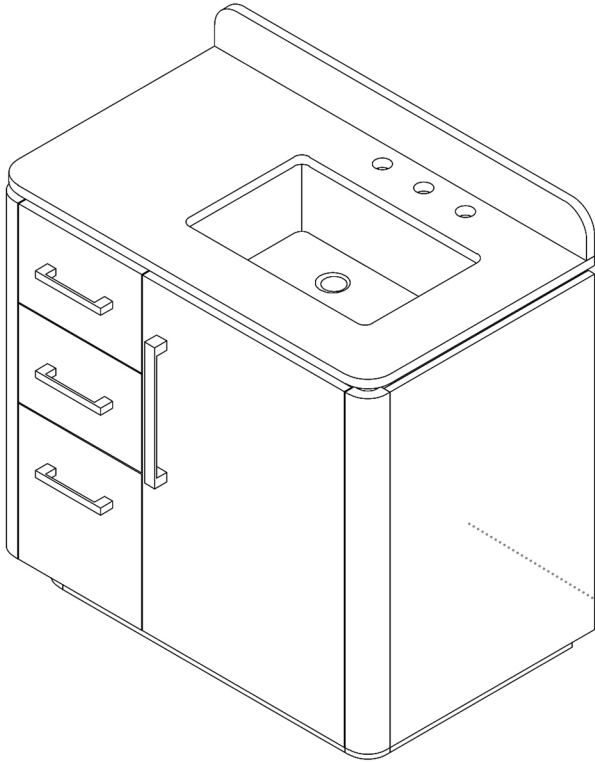

ALTAIR

FASHION BATHROOM LIFE

Altair Design, Inc.

Serene

36"W x 22"D

Bathroom Vanity

36"W×22"D×34"H inches

INSTALLATION SPECIFICATION

Item#	581036		
Color	Nature Brown		
Overall Dimension	36 in W x 22 in D x 34 in H		
Vanity Material	Solid spruce wood, and long-lasting plywood		
Countertop Material	Engineered Stone - Grain White		
Hardware Finish	Zinc Alloy - Matte Black	Shape	Rectangular
Number of Door(s)	1 soft-closing doors	Number of Drawer(s)	3 soft-closing drawers
Top Thickness	0.8 inch	Installation Type	Freestanding
Assembly Required	Yes	Backsplash Height	4 inch
Faucet Hole Spacing(in.)	8 inch widespread	Sink	Single Undermount Sink

All measurements are approximate. Measurements may vary +/-1/2".

Note : Does not include faucet, sidesplash, back panel, drain assembly, sidesplash, or P-trap.