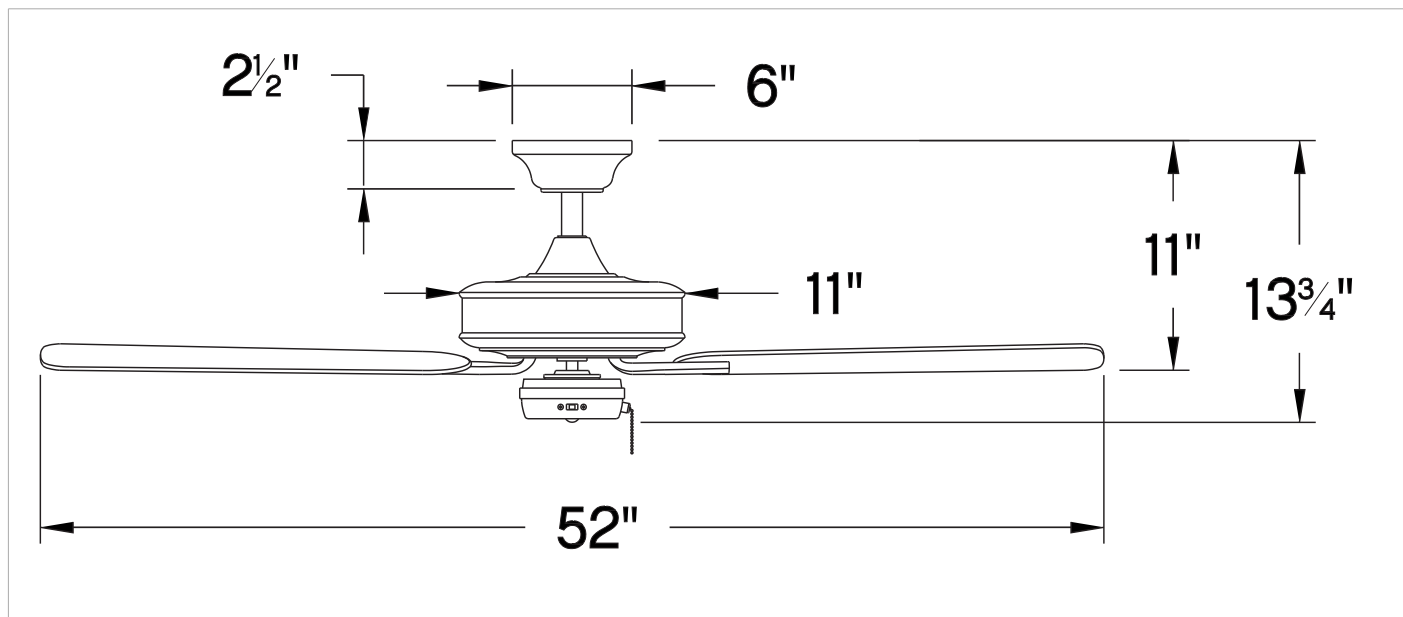

METRO WET

903352FBN-NWA

METRO WET 52" FAN

DETAILS	
FAN FINISH:	Brushed Nickel
BLADE COUNT:	5
SLOPE DEGREE:	20

DIMENSIONS	
WIDTH:	52"
HEIGHT:	9.8"

LIGHT SOURCE	
VOLTAGE:	120v

MOUNTING	
CANOPY:	6" Dia.
LEAD WIRE:	1 X 76"

HINKLEY

HINKLEY
33000 Pin Oak Parkway
Avon Lake, OH 44012

PHONE: (440) 653-5500
Toll Free: 1 (800) 446-5539

hinkley.com

METRO WET 52" FAN

903352FBN-NWA

PERFORMANCE SPECIFICATIONS	STANDARD		DUAL MOUNT	
	HIGH SPEED	AVERAGE SPEED	HIGH SPEED	AVERAGE SPEED
Airflow	4672	3189	4167	2884
EnergyUse	57.7	35	57.6	35
EnergyCost	16	10	16	10
Efficiency	81	90	72.3	82
AMPS	0.49	0.35	0.49	0.35
RPMS	154	105	152	34