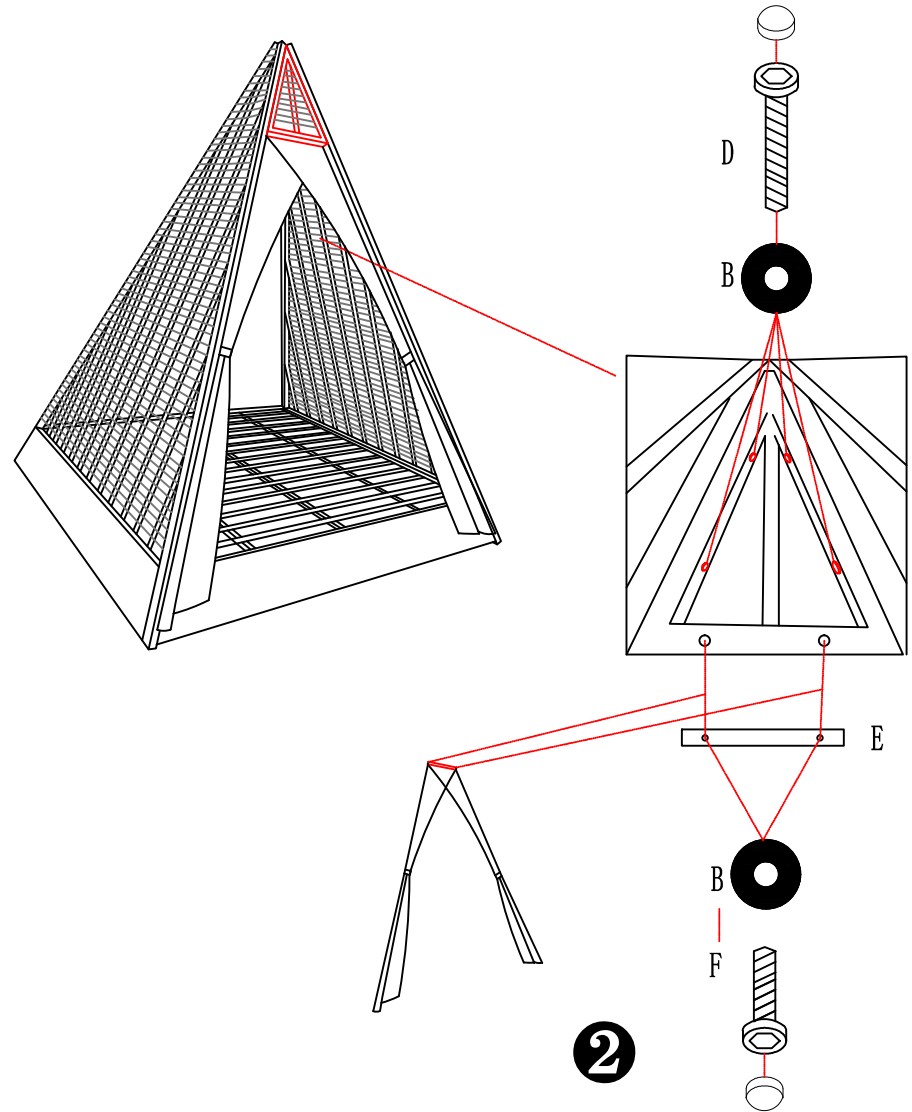

1

Part Named/Qty 部 件 名 称/数 量					
A	 Wrench	1	D	 55mm screw	8
B	 Shim	20	E	 aluminum shim	2
C	 50mm screw	8	F	 25mm screw	4
G	 Screw cover	20			

2