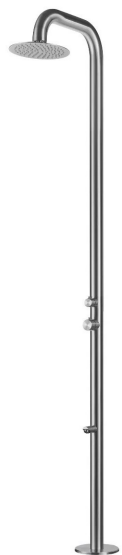

PULSAR 14 Outdoor Shower

-  brushed
PLSR14-BR
-  matte black
PLSR14-MB

SPECIFICATIONS

MATERIAL: 316 marine grade stainless steel

FEATURES: pressure balance valve
two-way diverter
foot wash
rain shower head
built-in part for easy installation

WEIGHT: 36 lbs

PACKAGE DIMENSIONS: L 51" x W 23" x H 11"

DELIVERY WEIGHT: 43 lbs

MAINTENANCE & CARE

BRUSHED: Regularly apply stainless steel cleaner and rub in the direction of the grain, using a slightly abrasive sponge.

MATTE BLACK: Regularly clean with soap water or alcohol. Do not use abrasives.

PULSAR 14 Outdoor Shower

BUILT-IN PART FOR INSTALLATION

FLOOR INSTALLATION DETAIL