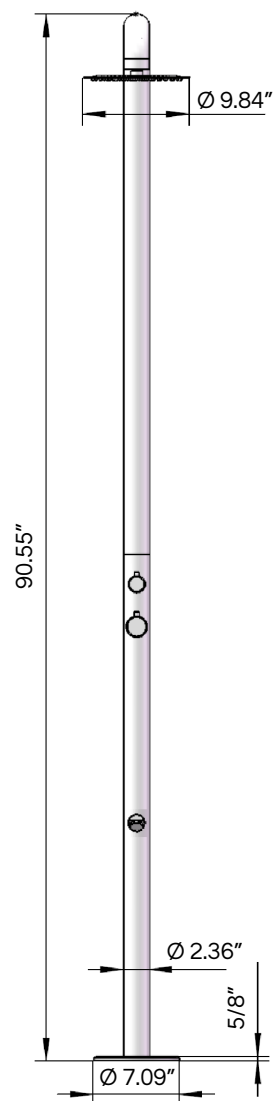

PULSAR 14 Outdoor Shower

-  brushed
PLSR14-BR
-  matte black
PLSR14-MB

SPECIFICATIONS

MATERIAL: 316 marine grade stainless steel

FEATURES: pressure balance valve
two-way diverter
foot wash
rain shower head
built-in part for easy installation

WEIGHT: 36 lbs

PACKAGE DIMENSIONS: L 51" x W 23" x H 11"

DELIVERY WEIGHT: 43 lbs

MAINTENANCE & CARE

BRUSHED: Regularly apply stainless steel cleaner and rub in the direction of the grain, using a slightly abrasive sponge.

MATTE BLACK: Regularly clean with soap water or alcohol. Do not use abrasives.

PULSAR 14 Outdoor Shower

BUILT-IN PART FOR INSTALLATION

FLOOR INSTALLATION DETAIL