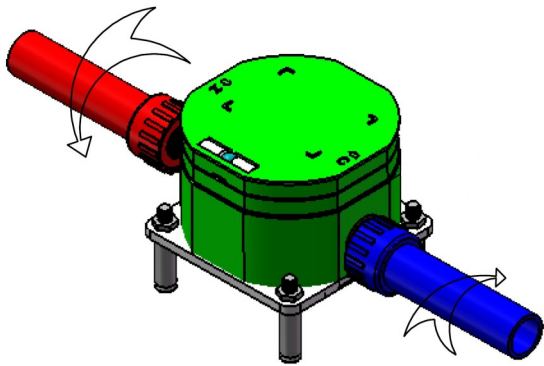

PULSAR 14 Outdoor Shower

BUILT-IN PART FOR INSTALLATION