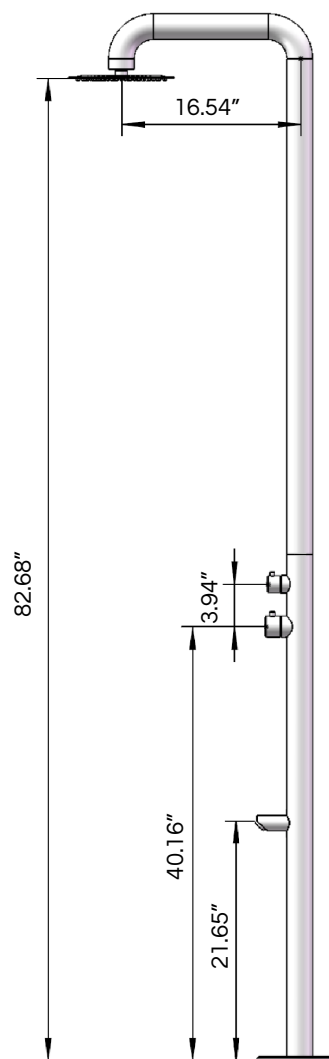

MAINTENANCE & CARE

BRUSHED: Regularly apply stainless steel cleaner and rub in the direction of the grain, using a slightly abrasive sponge.

MATTE BLACK: Regularly clean with soap water or alcohol. Do not use abrasives.