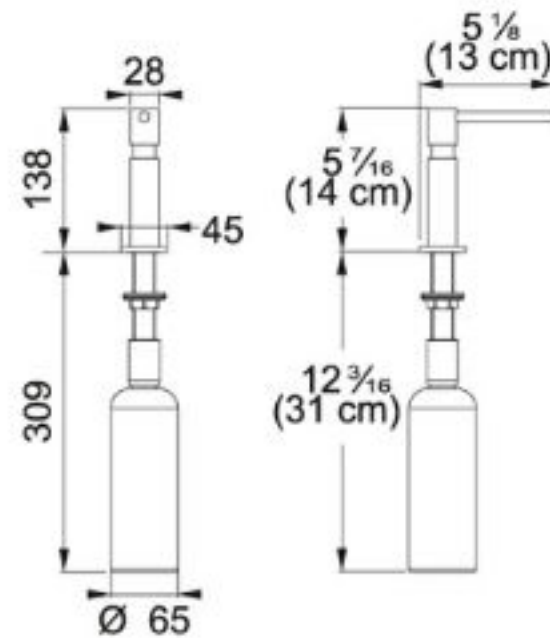

SPECIFICATION SHEET

PRODUCT FAMILY: Kitchen solutions FINISH: Satin Nickel SERIES: SOAP DISPENSER MODEL: SD-580

Product Information

FUN#	119.0068.282
US Part Number	SD-580
Diameter	2 5/8"