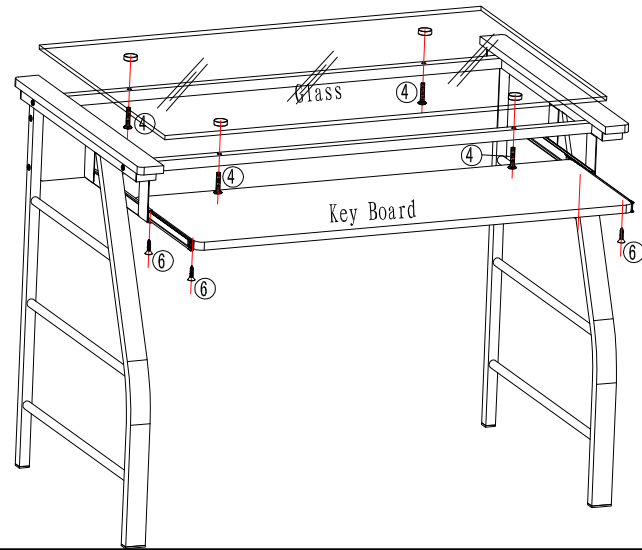

PARTS

① 4PCs
M6X65

② 4PCs
M6X55

③ 4PCs
M6X30

④ 4PCs
M6X25

⑤ 4PCs
M6X12

⑥ 4PCs
M4X14

⑦ 4PCs
M4X6

⑧ 4PCs

⑨ 1SETS

Allen key

1

2

3

Finish