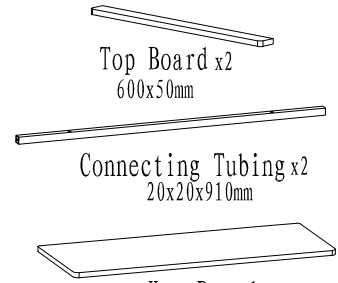

⑧  4PCs

⑨  1SETS

Allen key

Steel Frame x2

Key Board
890x300mm

Connecting Board
910x150mm

Glass

1