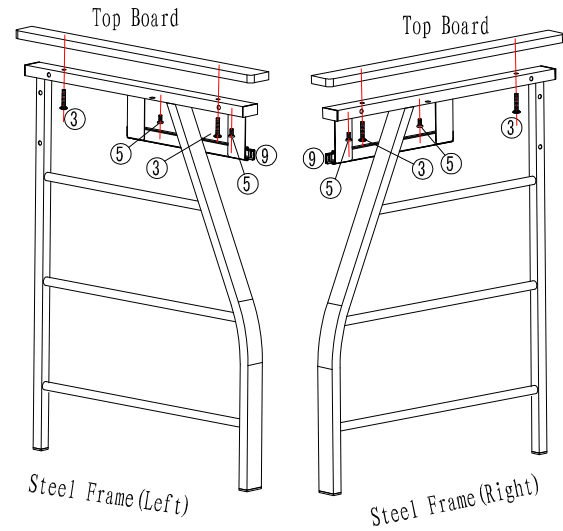

⑧  4PCs

⑨  1SETS

Allen key

Steel Frame x2

Key Board
890x300mm

Connecting Board
910x150mm

Glass

1