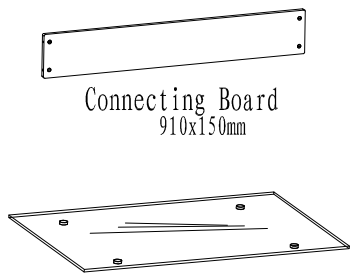

⑧  4PCs

⑨  1SETS

Allen key

Steel Frame x2

Key Board
890x300mm

Connecting Board
910x150mm

Glass

1