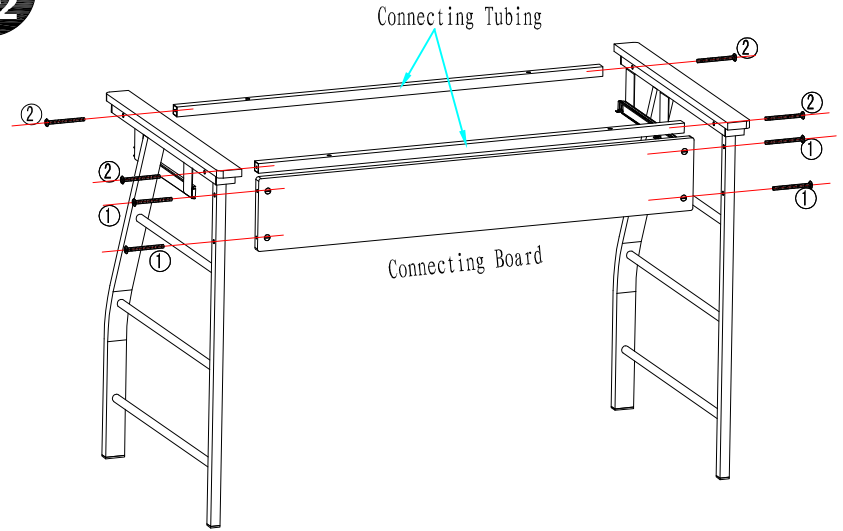

Key Board
890x300mm

Glass

2