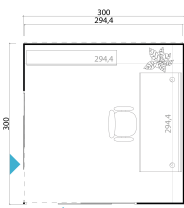

-  28 mm
-  1
-  0
- ***
GUARANTEE
2
YEARS**

PACKAGING: 2 PALLET(S)

-  330 x 118 x 55 cm
579 kg
-  245 x 118 x 41 cm
350 kg

EAN 4743329241254

DIMENSIONS

Floor area	8.67 m ²
Roof dimensions	3.00 x 3.02 m
Cubic volume	≈ 20.75 m ³
Wall height	≈ 2.39 m
Ridge height	≈ 2.39 m
Front overhang	≈ 0 cm

WINDOWS & DOORS

2 x Sliding door (SGAL*)	204.1 x 202.6 cm
--------------------------	------------------

*SGAL: Single Glazed Aluminium

ROOF & FLOOR

Roof boards	15x90 mm
Floor boards	15x90 mm
Roof surface	8.90 m ²
Roof angle	≈ 2 °
Treated Bearers	45x45 mm