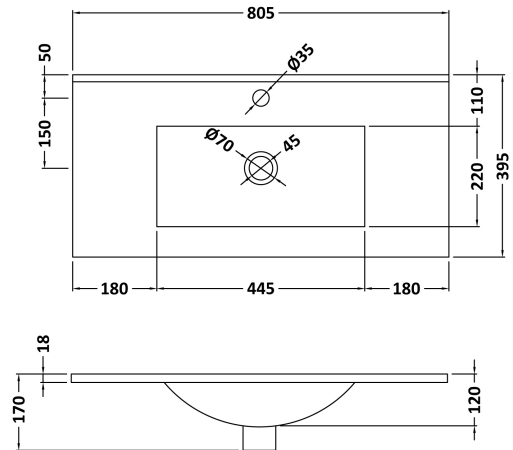

CUSTOMER DATA SHEET

DESCRIPTION: 800 Fs 2-Drawer Vanity With Basin B

CUSTOMER DATA SHEET - FURNITURE

DESCRIPTION: 800 Floor Standing 2-Drawer Basin Unit

PRODUCT DIMENSIONS

Height (mm)	Width (mm)	Depth (mm)	Nett Wgt Kg
865	800	383	38

PACKAGING DIMENSIONS

Height (mm)	Width (mm)	Depth (mm)	Gross Wgt Kg
405	820	885	38

PACKAGING DATA

Box Colour	Brown Cardboard Box		
Box Qty	1	Label Colour	White Label
Label Size	100 x 50	Label Qty	2

OUTER BOX DIMENSIONS (If Applicable)

Height (mm)	Width (mm)	Depth (mm)	Gross Wgt Kg

PRODUCT DETAILS

Country of Origin	United Kingdom			
Fitting Instruction	No			
Constr' Method	Cam & Wood Dowel			
Cabinet Finish	MFC Textured Woodgrain			
Cab Thickness (mm)	18			
Drawer Included	Yes			
No of Shelves	0			
Hinge Inc'	Not Applicable			
Fixings Inc'	Yes			
Handle Inc'	Yes, Supplied			
Handle Type	Strap			
Certification	FSC	Yes	CE	N/A
Colour	Grey Avola			
Constr' Type	Rigid			
Fascia Finish	MFC Textured Woodgrain			
Fas Thickness (mm)	18			
Drawer Type	80mm High Metal S/C Inc Galler			
Hinge Type	Not Applicable			
Adjustable Legs	No, Not Required			
Handle Style	Contemporary			
Waste Shroud	Yes			

CUSTOMER DATA SHEET - CERAMICS

DESCRIPTION: Basin 800mm

PRODUCT DIMENSIONS

Height (mm)	Width (mm)	Depth (mm)	Nett Wgt Kg
170	800	390	16.9

PACKAGING DIMENSIONS

Height (mm)	Width (mm)	Depth (mm)	Gross Wgt Kg
400	820	200	16.9