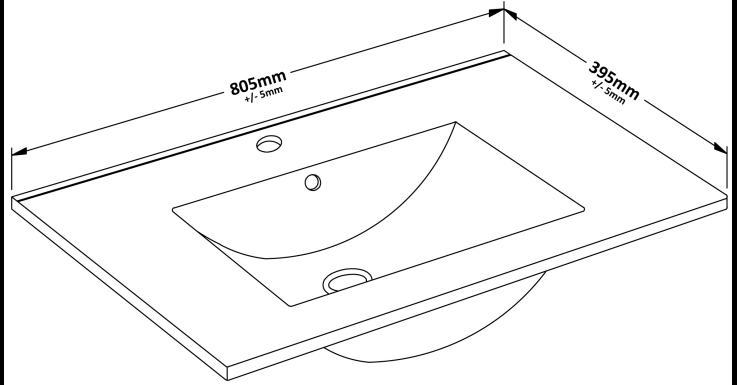

CUSTOMER DATA SHEET

DESCRIPTION: 800 Fs 2-Drawer Vanity With Basin B

CUSTOMER DATA SHEET - FURNITURE

DESCRIPTION: 800 Floor Standing 2-Drawer Basin Unit

PRODUCT DIMENSIONS

Height (mm)	Width (mm)	Depth (mm)	Nett Wgt Kg
865	800	383	38

PACKAGING DIMENSIONS

Height (mm)	Width (mm)	Depth (mm)	Gross Wgt Kg
405	820	885	38

PACKAGING DATA

Box Colour	Brown Cardboard Box		
Box Qty	1	Label Colour	White Label
Label Size	100 x 50	Label Qty	2

OUTER BOX DIMENSIONS (If Applicable)

Height (mm)	Width (mm)	Depth (mm)	Gross Wgt Kg

PRODUCT DETAILS

Country of Origin	United Kingdom			
Fitting Instruction	No			
Constr' Method	Cam & Wood Dowel			
Cabinet Finish	MFC Textured Woodgrain			
Cab Thickness (mm)	18			
Drawer Included	Yes			
No of Shelves	0			
Hinge Inc'	Not Applicable			
Fixings Inc'	Yes			
Handle Inc'	Yes, Supplied			
Handle Type	Strap			
Certification	FSC	Yes	CE	N/A
Colour	Grey Avola			
Constr' Type	Rigid			
Fascia Finish	MFC Textured Woodgrain			
Fas Thickness (mm)	18			
Drawer Type	80mm High Metal S/C Inc Galler			
Hinge Type	Not Applicable			
Adjustable Legs	No, Not Required			
Handle Style	Contemporary			
Waste Shroud	Yes			

CUSTOMER DATA SHEET - CERAMICS

DESCRIPTION: Basin 800mm

PRODUCT DIMENSIONS

Height (mm)	Width (mm)	Depth (mm)	Nett Wgt Kg
170	800	390	16.9

PACKAGING DIMENSIONS

Height (mm)	Width (mm)	Depth (mm)	Gross Wgt Kg
400	820	200	16.9