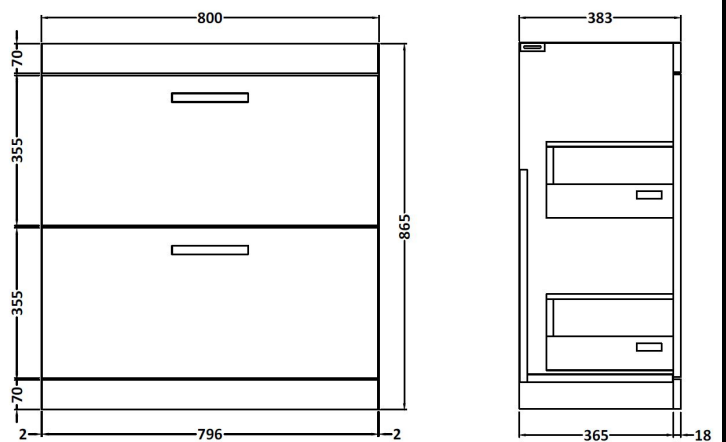

CUSTOMER DATA SHEET

DESCRIPTION: 800 Fs 2-Drawer Vanity With Basin B

CUSTOMER DATA SHEET - FURNITURE

DESCRIPTION: 800 Floor Standing 2-Drawer Basin Unit

PRODUCT DIMENSIONS

Height (mm)	Width (mm)	Depth (mm)	Nett Wgt Kg
865	800	383	38

PACKAGING DIMENSIONS

Height (mm)	Width (mm)	Depth (mm)	Gross Wgt Kg
405	820	885	38

PACKAGING DATA

Box Colour	Brown Cardboard Box		
Box Qty	1	Label Colour	White Label
Label Size	100 x 50	Label Qty	2

OUTER BOX DIMENSIONS (If Applicable)

CUSTOMER DATA SHEET - CERAMICS

DESCRIPTION: Basin 800mm

PRODUCT DIMENSIONS

Height (mm)	Width (mm)	Depth (mm)	Nett Wgt Kg
170	800	390	16.9

PACKAGING DIMENSIONS

Height (mm)	Width (mm)	Depth (mm)	Gross Wgt Kg
400	820	200	16.9

PACKAGING DATA

Box Colour	Brown Cardboard Box - Printed		
Box Qty	1	Label Colour	White Label
Label Size	100 x 50	Label Qty	2

OUTER BOX DIMENSIONS (If Applicable)

Height (mm)	Width (mm)	Depth (mm)	Gross Wgt Kg