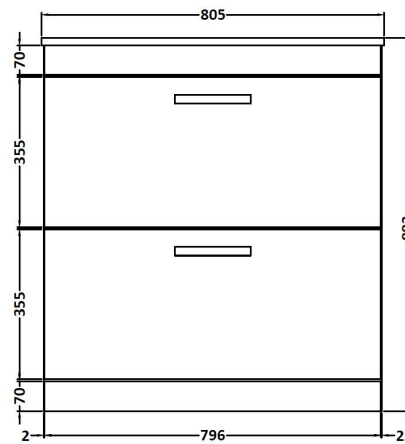

CUSTOMER DATA SHEET

DESCRIPTION: 800 Fs 2-Drawer Vanity With Basin B

CUSTOMER DATA SHEET - FURNITURE

DESCRIPTION: 800 Floor Standing 2-Drawer Basin Unit

PRODUCT DIMENSIONS

Height (mm)	Width (mm)	Depth (mm)	Nett Wgt Kg
865	800	383	38

PACKAGING DIMENSIONS

Height (mm)	Width (mm)	Depth (mm)	Gross Wgt Kg
405	820	885	38

PACKAGING DATA

Box Colour	Brown Cardboard Box		
Box Qty	1	Label Colour	White Label
Label Size	100 x 50	Label Qty	2

OUTER BOX DIMENSIONS (If Applicable)

CUSTOMER DATA SHEET - CERAMICS

DESCRIPTION: Basin 800mm

PRODUCT DIMENSIONS

Height (mm)	Width (mm)	Depth (mm)	Nett Wgt Kg
170	800	390	16.9

PACKAGING DIMENSIONS

Height (mm)	Width (mm)	Depth (mm)	Gross Wgt Kg
400	820	200	16.9

PACKAGING DATA

Box Colour	Brown Cardboard Box - Printed		
Box Qty	1	Label Colour	White Label
Label Size	100 x 50	Label Qty	2

OUTER BOX DIMENSIONS (If Applicable)

Height (mm)	Width (mm)	Depth (mm)	Gross Wgt Kg