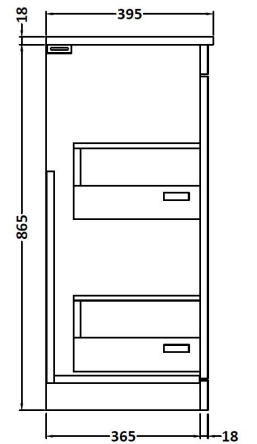

CUSTOMER DATA SHEET

DESCRIPTION: 800 Fs 2-Drawer Vanity With Basin B

CUSTOMER DATA SHEET - FURNITURE

DESCRIPTION: 800 Floor Standing 2-Drawer Basin Unit

PRODUCT DIMENSIONS

Height (mm)	Width (mm)	Depth (mm)	Nett Wgt Kg
865	800	383	38

PACKAGING DIMENSIONS

Height (mm)	Width (mm)	Depth (mm)	Gross Wgt Kg
405	820	885	38

PACKAGING DATA

Box Colour	Brown Cardboard Box		
Box Qty	1	Label Colour	White Label
Label Size	100 x 50	Label Qty	2

OUTER BOX DIMENSIONS (If Applicable)

Height (mm)	Width (mm)	Depth (mm)	Gross Wgt Kg

PRODUCT DETAILS

Country of Origin	United Kingdom			
Fitting Instruction	No			
Constr' Method	Cam & Wood Dowel			
Cabinet Finish	MFC Textured Woodgrain			
Cab Thickness (mm)	18			
Drawer Included	Yes			
No of Shelves	0			
Hinge Inc'	Not Applicable			
Fixings Inc'	Yes			
Handle Inc'	Yes, Supplied			
Handle Type	Strap			
Certification	FSC	Yes	CE	N/A
Colour	Grey Avola			
Constr' Type	Rigid			
Fascia Finish	MFC Textured Woodgrain			
Fas Thickness (mm)	18			
Drawer Type	80mm High Metal S/C Inc Galler			
Hinge Type	Not Applicable			
Adjustable Legs	No, Not Required			
Handle Style	Contemporary			
Waste Shroud	Yes			

CUSTOMER DATA SHEET - CERAMICS

DESCRIPTION: Basin 800mm

PRODUCT DIMENSIONS

Height (mm)	Width (mm)	Depth (mm)	Nett Wgt Kg
170	800	390	16.9

PACKAGING DIMENSIONS

Height (mm)	Width (mm)	Depth (mm)	Gross Wgt Kg
400	820	200	16.9