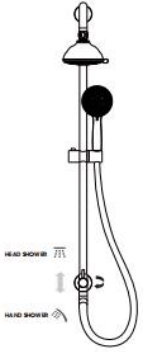

PRODUCT DRAWING

RECOMMENDED TOOLS

INSTALLATION STEPS

BEFORE YOU BEGIN

MAIN WATER VALVE OFF

1

2

3

4

5

A PUNCHING INSTALLATION

B INSTALL WITHOUT HOLE

Sluiter

doelwitte rotatie