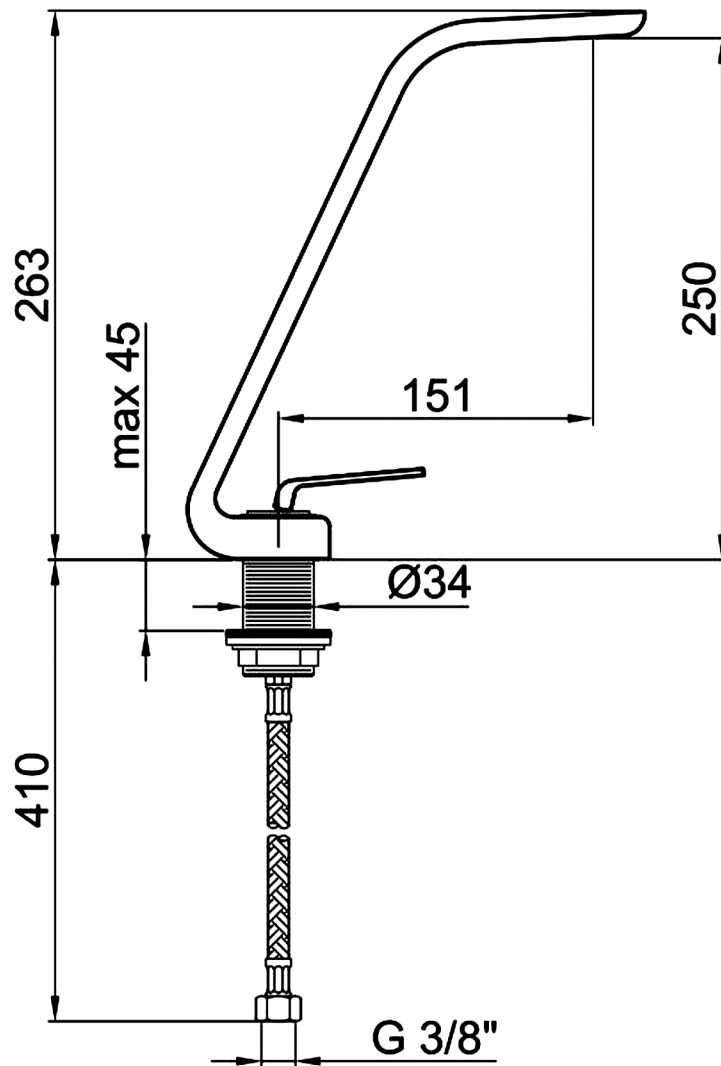

FAU-WOH-PGL

Category: Bathroom Faucet

Material: Lead-Free Brass

Dimensions: 5.9" (L) x 1.3" (W) x 10.3" (H)

Description: Luxury bathroom faucet in polished gold finish.

\*Numbers are in millimeter