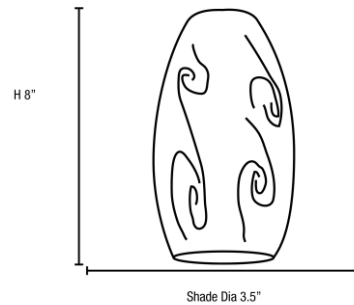

In addition to purchase and warranty terms and conditions, by signing below or placing an order, you agree that you are authorized to bind the entity placing any order and acknowledge the following: All of sizes and measurements are approximate and all images are for illustrative purposes only. In the event of an inconsistency, the "Product Measurements" section controls. There also may be slight differences in the colors and designs compared to the displayed and printed images.

Signature: _____

Print Name _____ Date: _____

** NOTE: All measurements are rounded up to the 1/4 inch. There is no warranty on any replaceable bulbs, even if included with the fixture.