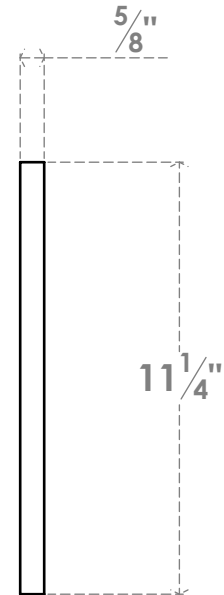

ITEM NUMBER: S4S58X12X96SWPV

11 1/4"W X 5/8"T X 96"L S4S BOARD, PVC

FRONT PROFILE

SIDE PROFILE

EKENA MILLWORK
2300 WEST MAIN ST.
CLARKSVILLE, TX 75426
TOLL FREE: 866-607-0453
WWW.EKENAMILLWORK.COM

NOTES

1. INSTALLATION TO BE COMPLETED IN ACCORDANCE WITH MANUFACTURER'S SPECIFICATIONS.
2. DRAWING MAY NOT BE TO SCALE
3. THIS DRAWING IS INTENDED FOR DESIGN AND PLANNING PURPOSES ONLY.
4. ALL INFORMATION CONTAINED HEREIN WAS CURRENT AT THE TIME OF DEVELOPMENT BUT MUST BE REVIEWED AND APPROVED BY THE PRODUCT MANUFACTURER TO BE CONSIDERED ACCURATE.