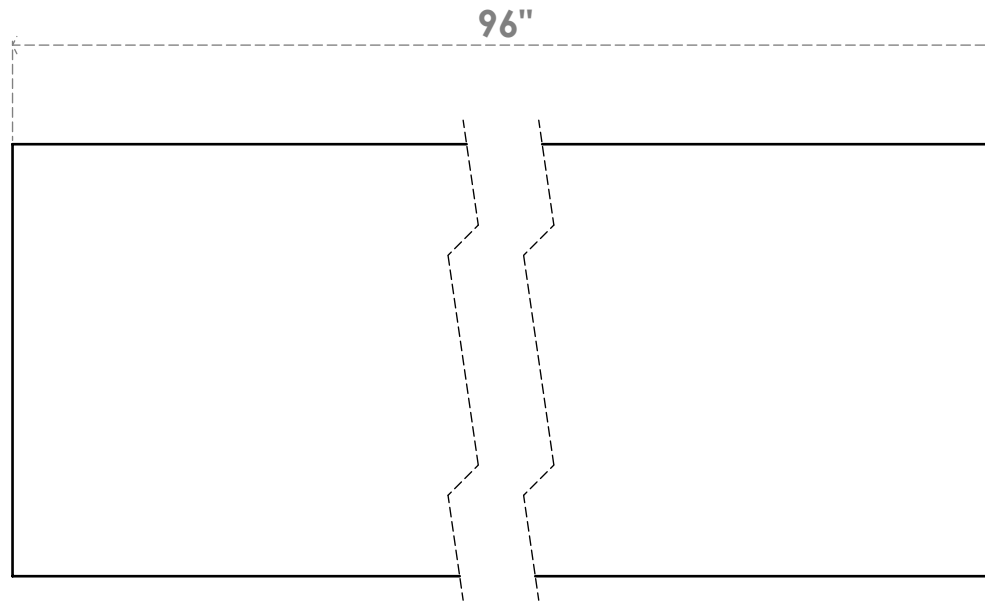

ITEM NUMBER: S4S58X12X96SWPV

11 1/4"W X 5/8"T X 96"L S4S BOARD, PVC

FRONT PROFILE

SIDE PROFILE

EKENA MILLWORK
2300 WEST MAIN ST.
CLARKSVILLE, TX 75426
TOLL FREE: 866-607-0453
WWW.EKENAMILLWORK.COM

NOTES

1. INSTALLATION TO BE COMPLETED IN ACCORDANCE WITH MANUFACTURER'S SPECIFICATIONS.
2. DRAWING MAY NOT BE TO SCALE
3. THIS DRAWING IS INTENDED FOR DESIGN AND PLANNING PURPOSES ONLY.
4. ALL INFORMATION CONTAINED HEREIN WAS CURRENT AT THE TIME OF DEVELOPMENT BUT MUST BE REVIEWED AND APPROVED BY THE PRODUCT MANUFACTURER TO BE CONSIDERED ACCURATE.