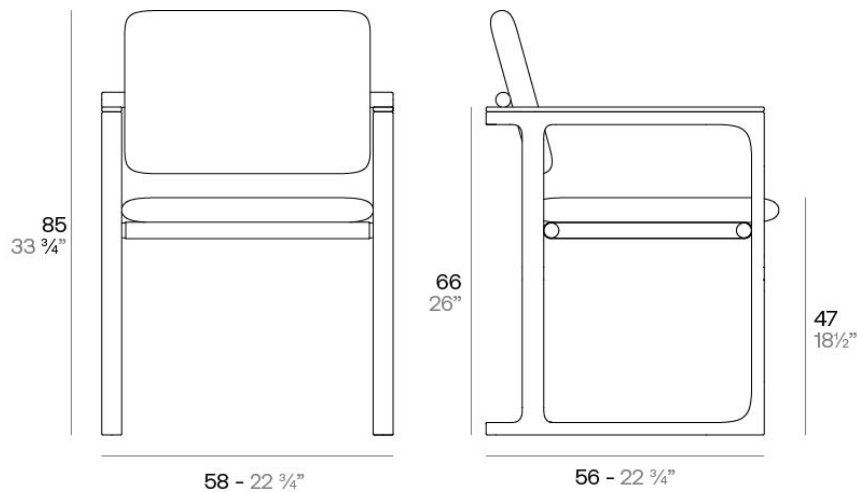

adding a natural and elegant touch. The upholstered seat and backrest offer superior comfort. Tulum can be customised with a variety of fabrics, adapting to different styles and needs.

Weight: 12 Kg

Tulum. Sillón
Tulum. Armchair
ref. 65079