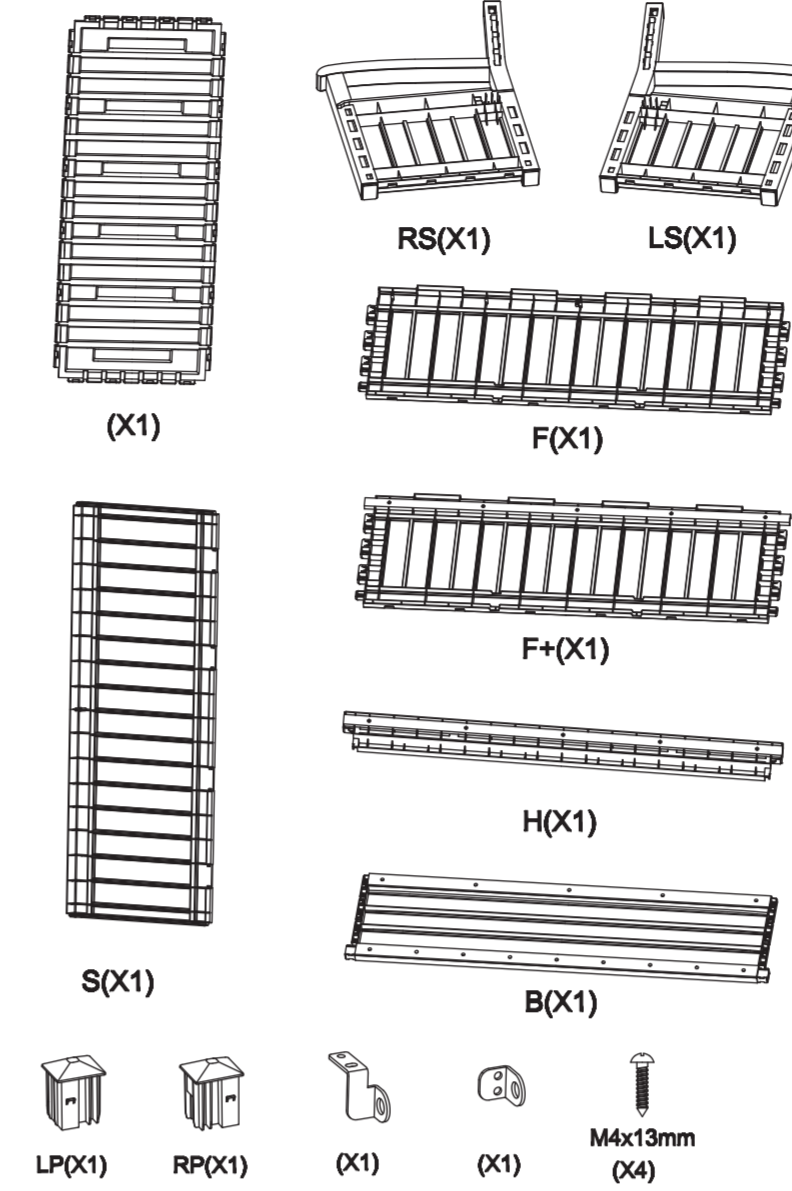

ASSEMBLE INSTRUCTIONS

IMPORTANT

Once installed, the product cannot be detached. Strictly follow each step in the installation manual.

- Gather and organize all required parts prior to assembly. If you have any problems or discover any missing parts, please contact customer service.
- Some parts may contain sharp edges. Wear protective gloves if necessary during assembly.

CARE & SAFETY

- Assemble on a flat, clean and soft surface.
- In case of fire, do not attempt to extinguish any burning polypropylene with water.
- Wear safety-goggles and always follow the manufacturer's instructions when using power tools.
- During installation, please refer to the accessories guide to ensure that they are installed in the correct directions.
- Do not stand on the lid.

1

PARTS LIST

2

3

8