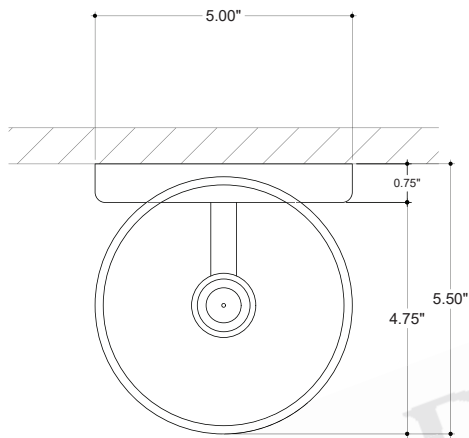

ITEM: 5000-0298

Overall Dimensions

Height: 12"

Width: 5"

Depth: 5.5"

TOP VIEW

FRONT VIEW

SIDE VIEW