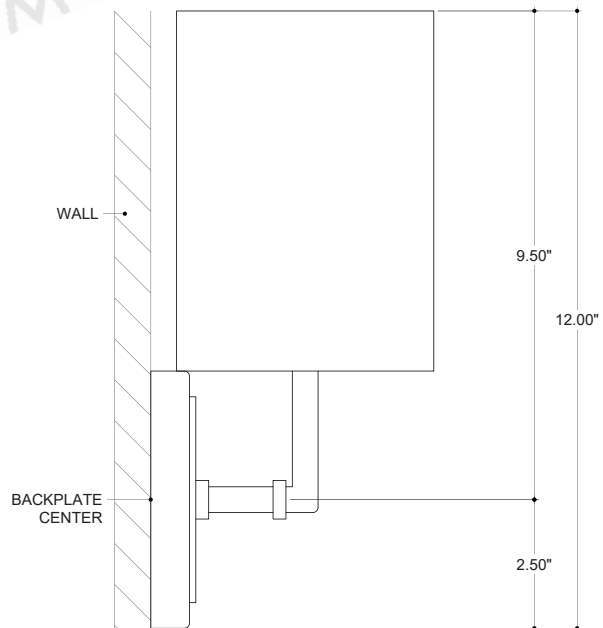

ITEM: 5000-0298

Overall Dimensions

Height: 12"

Width: 5"

Depth: 5.5"

TOP VIEW

FRONT VIEW

SIDE VIEW