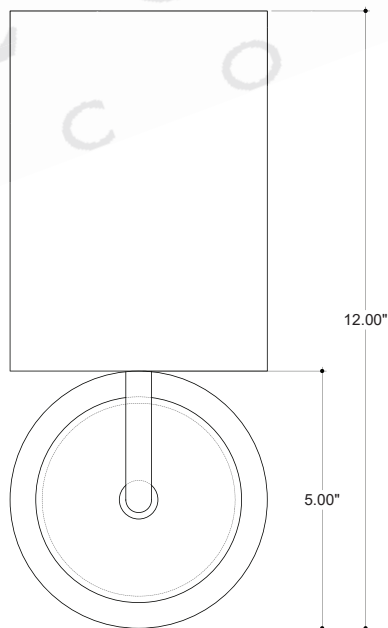

ITEM: 5000-0298

Overall Dimensions

Height: 12"

Width: 5"

Depth: 5.5"

TOP VIEW

FRONT VIEW

SIDE VIEW