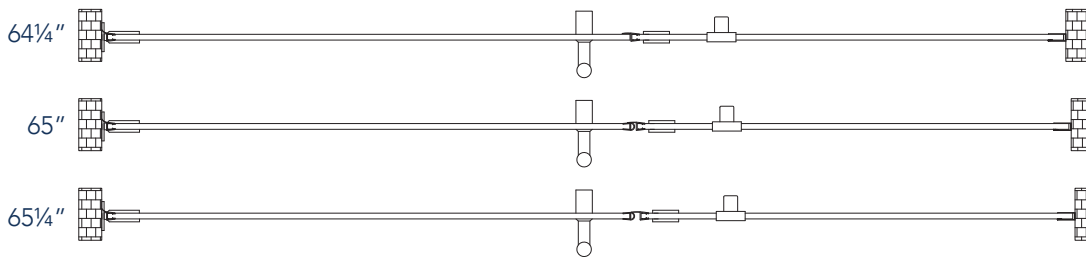

Aston Belmore SDR 965-6533

CH CHROME HARDWARE

SS STAINLESS STEEL HARDWARE

ORB OIL RUBBED BRONZE HARDWARE

MODEL	WALL OPENING(A)	DOOR PANEL WIDTH(B)	FIXED PANEL WIDTH(C)	HEIGHT (D)	HANDLE HEIGHT(E)	ENTRY OPEN(F)
SDR965-6533-10	64 1/4" - 65 1/4"	32 5/8"	31 5/8"	72"	36 1/4"	30 5/8" - 31 5/8"