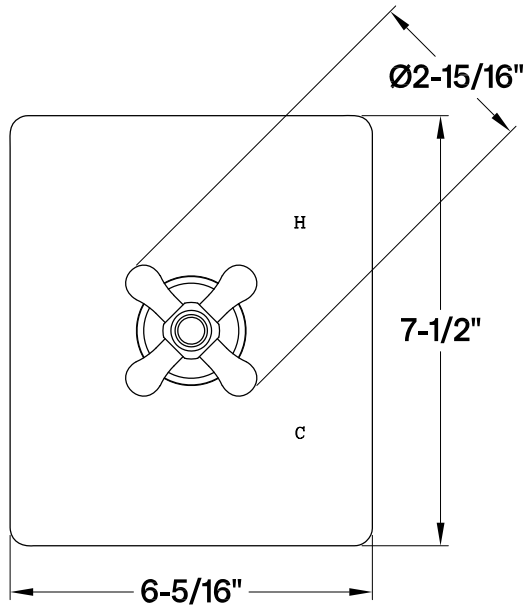

KB6340,1,2,3,6,7,8AXE

Single Handle Pressure Balanced Tub & Shower Faucet, Valve Trim Only

Bracket