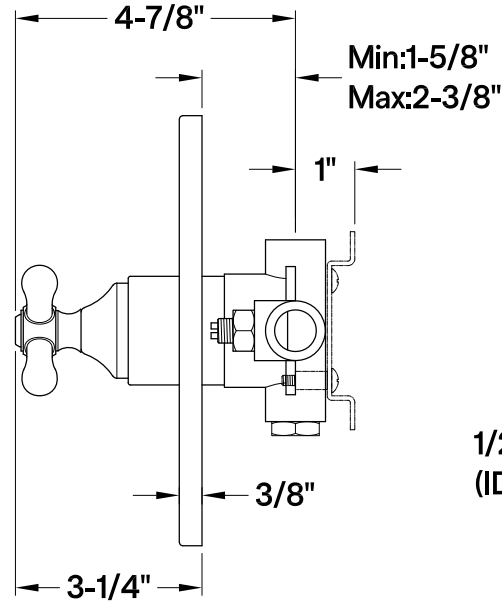

KB6340,1,2,3,6,7,8AXE

Single Handle Pressure Balanced Tub & Shower Faucet, Valve Trim Only

Bracket