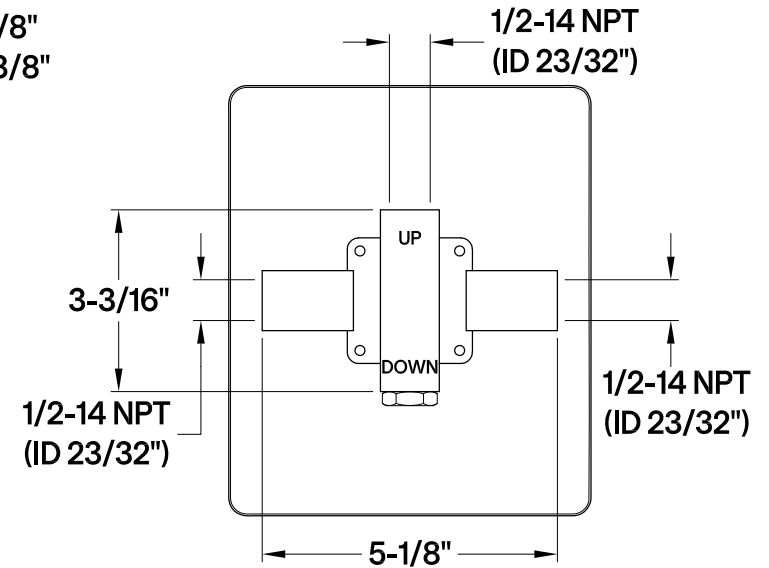

KB6340,1,2,3,6,7,8AXE

Single Handle Pressure Balanced Tub & Shower Faucet, Valve Trim Only

Bracket