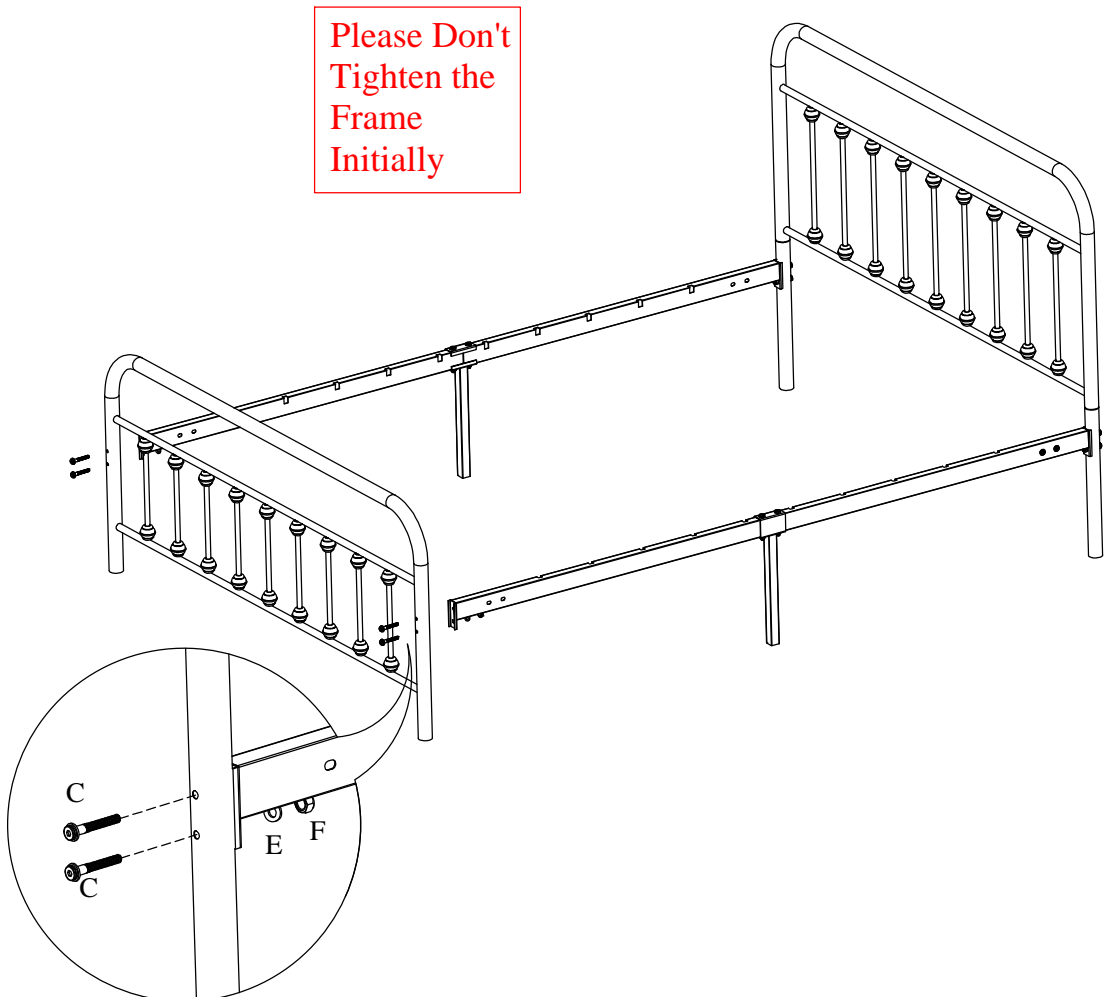

ASSEMBLY INSTRUCTIONS

3

4