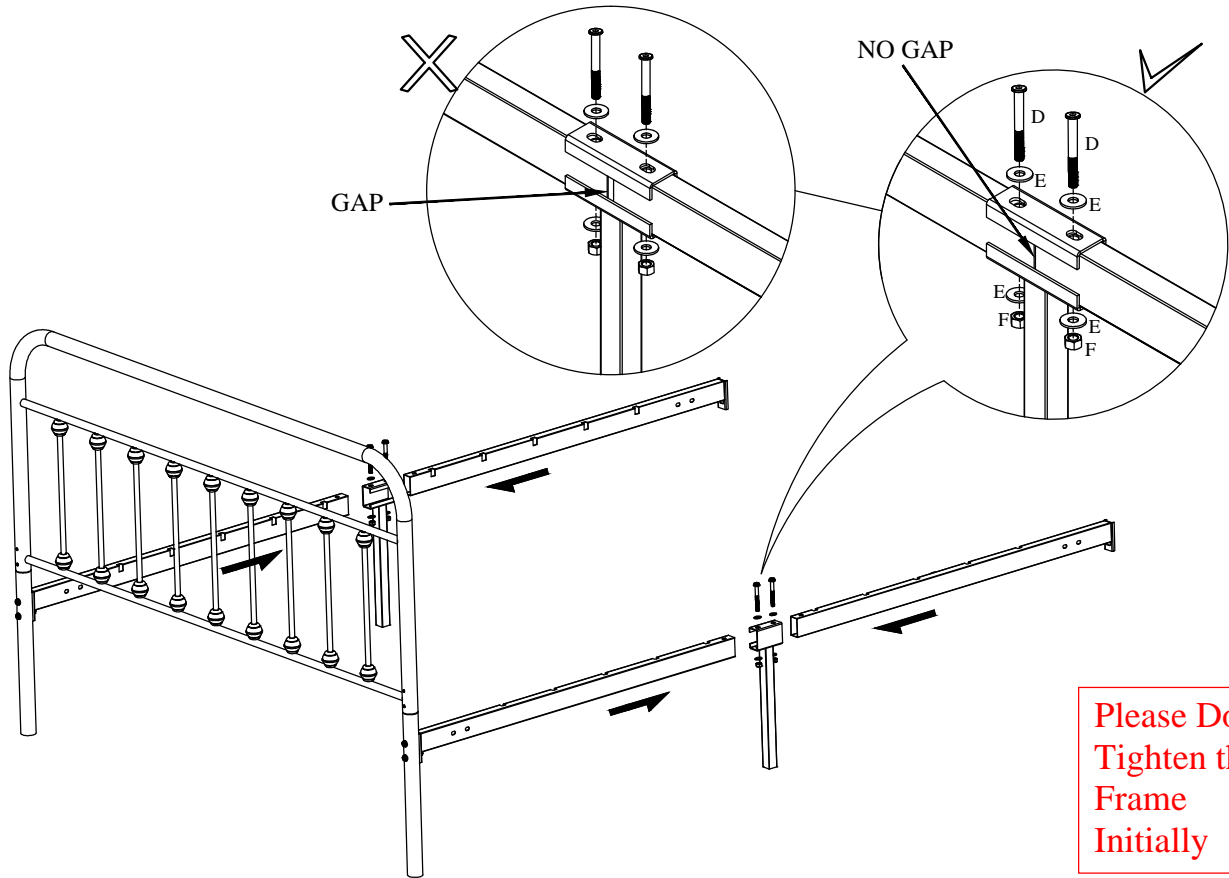

ASSEMBLY INSTRUCTIONS

3