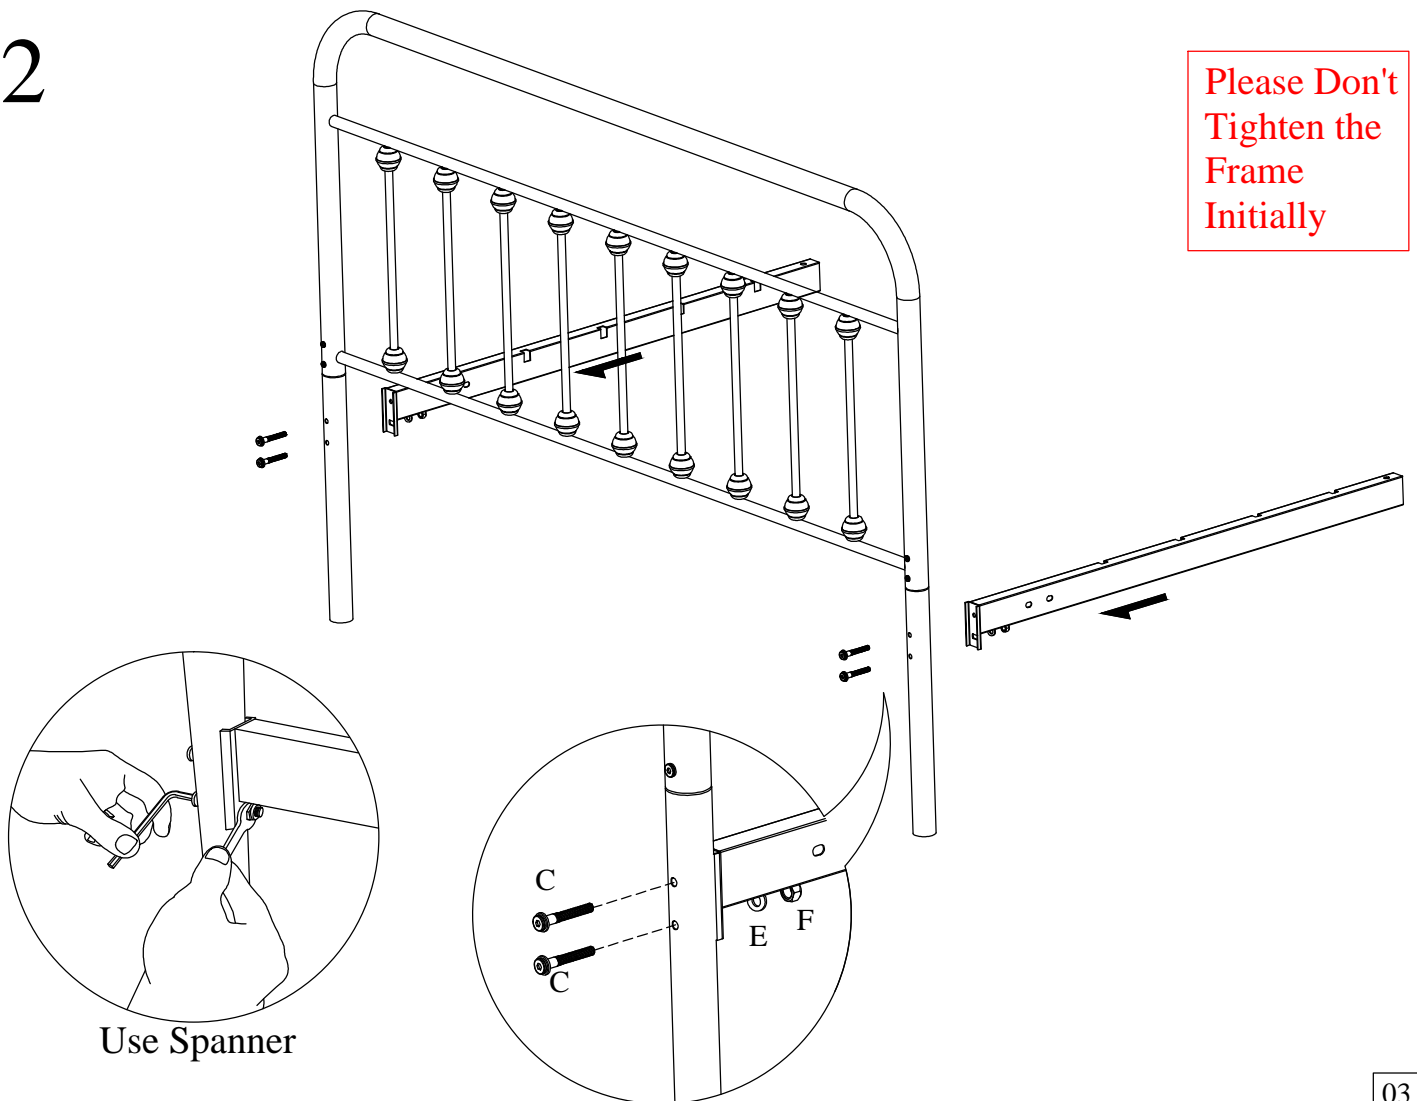

ASSEMBLY INSTRUCTIONS

1

2