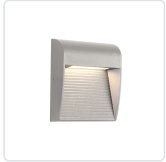

CASA EW27905

WALL

PROJECT

EW27905-GY
Gray

EW27905-BK
Black

SPECIFICATION DETAILS

Fixture Dimensions	W4-5/8" x H4-5/8" x E1-1/8"
Height from center	2-1/2"
Light Source	AC LED Module
Wattage	11W
Total Lumens	850lm*
Delivered Lumens	BK-280lm*; GY-350lm*;
Voltage	120V
Color Temperature	3000K
CRI (Ra)	90CRI
Optional Color Temps	2700K - 5000K Available, Minimum Order Quantities Apply
LED Rated Life	50,000 hours
Dimming	100% - 10%, ELV Dimmer (Not Included)
Glass Details	Clear Glass
ADA Compliant	Yes
Location	Wet, IP65
Illumination Direction	Down
Mounting Style	Wall Mount, Down Only
Material	Aluminum + Glass
Paint Finish	BK02; GY01;

* For custom options, consult factory for details.

* For warranty information, please visit www.kuzcolighting.com/warranty

DESCRIPTION

Newly re-designed Non-Climbable exterior wall-mounted fixtures. Light is directed downward from a recess, and the incline allows the glow to radiate gradually. Vanishingly thin and ideal for egress, courtesy, and grace lighting.