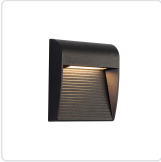

CASA EW27905

WALL

PROJECT

EW27905-GY
Gray

EW27905-BK
Black

SPECIFICATION DETAILS

Fixture Dimensions	W4-5/8" x H4-5/8" x E1-1/8"
Height from center	2-1/2"
Light Source	AC LED Module
Wattage	11W
Total Lumens	850lm*
Delivered Lumens	BK-280lm*; GY-350lm*;
Voltage	120V
Color Temperature	3000K
CRI (Ra)	90CRI
Optional Color Temps	2700K - 5000K Available, Minimum Order Quantities Apply
LED Rated Life	50,000 hours
Dimming	100% - 10%, ELV Dimmer (Not Included)
Glass Details	Clear Glass
ADA Compliant	Yes
Location	Wet, IP65
Illumination Direction	Down
Mounting Style	Wall Mount, Down Only
Material	Aluminum + Glass
Paint Finish	BK02; GY01;

* For custom options, consult factory for details.

* For warranty information, please visit www.kuzcolighting.com/warranty

DESCRIPTION

Newly re-designed Non-Climbable exterior wall-mounted fixtures. Light is directed downward from a recess, and the incline allows the glow to radiate gradually. Vanishingly thin and ideal for egress, courtesy, and grace lighting.