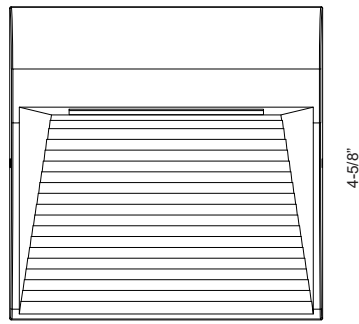

CASA EW27905

WALL

PROJECT

EW27905-GY
Gray

EW27905-BK
Black

SPECIFICATION DETAILS

Fixture Dimensions	W4-5/8" x H4-5/8" x E1-1/8"
Height from center	2-1/2"
Light Source	AC LED Module
Wattage	11W
Total Lumens	850lm*
Delivered Lumens	BK-280lm*; GY-350lm*;
Voltage	120V
Color Temperature	3000K
CRI (Ra)	90CRI
Optional Color Temps	2700K - 5000K Available, Minimum Order Quantities Apply
LED Rated Life	50,000 hours
Dimming	100% - 10%, ELV Dimmer (Not Included)
Glass Details	Clear Glass
ADA Compliant	Yes
Location	Wet, IP65
Illumination Direction	Down
Mounting Style	Wall Mount, Down Only
Material	Aluminum + Glass
Paint Finish	BK02; GY01;

* For custom options, consult factory for details.

* For warranty information, please visit www.kuzcolighting.com/warranty

DESCRIPTION

Newly re-designed Non-Climbable exterior wall-mounted fixtures. Light is directed downward from a recess, and the incline allows the glow to radiate gradually. Vanishingly thin and ideal for egress, courtesy, and grace lighting.