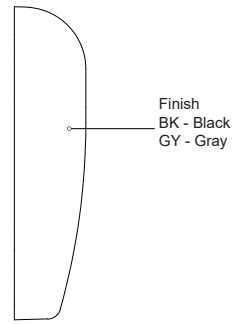

CASA EW27905

WALL

PROJECT

EW27905-GY
Gray

EW27905-BK
Black

SPECIFICATION DETAILS

Fixture Dimensions	W4-5/8" x H4-5/8" x E1-1/8"
Height from center	2-1/2"
Light Source	AC LED Module
Wattage	11W
Total Lumens	850lm*
Delivered Lumens	BK-280lm*; GY-350lm*;
Voltage	120V
Color Temperature	3000K
CRI (Ra)	90CRI
Optional Color Temps	2700K - 5000K Available, Minimum Order Quantities Apply
LED Rated Life	50,000 hours
Dimming	100% - 10%, ELV Dimmer (Not Included)
Glass Details	Clear Glass
ADA Compliant	Yes
Location	Wet, IP65
Illumination Direction	Down
Mounting Style	Wall Mount, Down Only
Material	Aluminum + Glass
Paint Finish	BK02; GY01;

* For custom options, consult factory for details.

* For warranty information, please visit www.kuzcolighting.com/warranty

DESCRIPTION

Newly re-designed Non-Climbable exterior wall-mounted fixtures. Light is directed downward from a recess, and the incline allows the glow to radiate gradually. Vanishingly thin and ideal for egress, courtesy, and grace lighting.