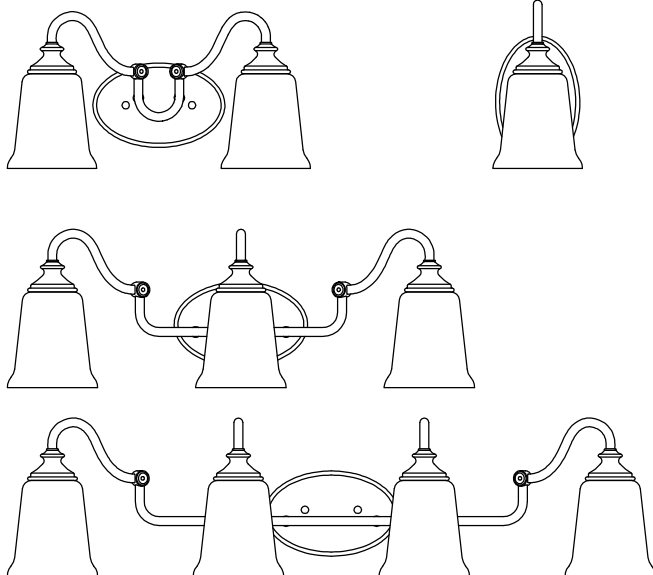

FIXTURE ASSEMBLY STEPS:

1. M,N → L
2. P → L

B, C, G & P
(NOT FURNISHED)
(NO INCLUIDA)
(NON FOURNIE)