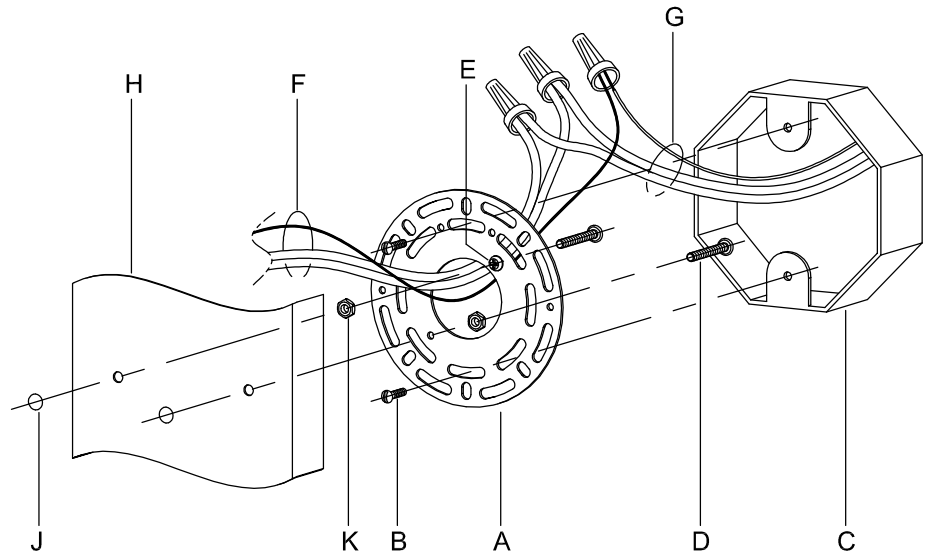

Assembly & Installation Instructions

CAUTION: Read instructions carefully and turn electricity off at main circuit breaker panel before beginning installation.

WARNING - If any Special Control Devices are used with this Fixture, Follow the Instructions Carefully to assure full compliance with N.E.C. requirements. If there are any questions, contact a Qualified Electrical Contractor.

CAUTION - All glass is fragile, use care when handling Glass component(s) and or Lamp(s).

CANOPY MOUNTING & WIRE CONNECTION ASSEMBLY STEPS:

1. D,E → A
2. K → D
3. B,A → C
4. F → G
5. H,J → D

FIXTURE ASSEMBLY STEPS: