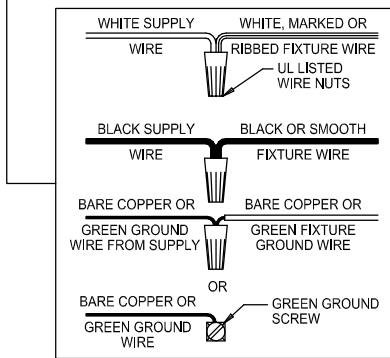

Assembly & Installation Instructions

CAUTION: Read instructions carefully and turn electricity off at main circuit breaker panel before beginning installation.

WARNING - If any Special Control Devices are used with this Fixture, Follow the Instructions Carefully to assure full compliance with N.E.C. requirements. If there are any questions, contact a Qualified Electrical Contractor.

CAUTION - All glass is fragile, use care when handling Glass component(s) and or Lamp(s).

CANOPY MOUNTING & WIRE CONNECTION ASSEMBLY STEPS:

1. D,E → A
2. K → D
3. B,A → C
4. F → G
5. H,J → D

FIXTURE ASSEMBLY STEPS: