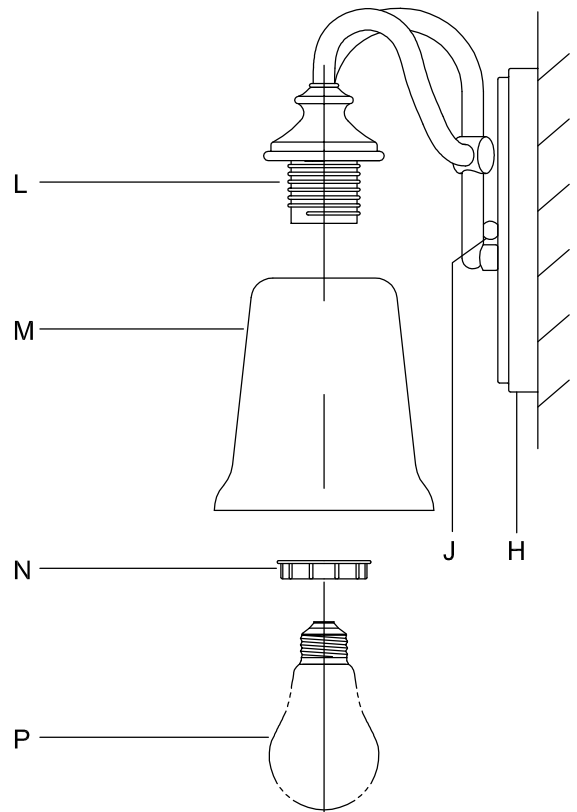

FIXTURE ASSEMBLY STEPS:

1. M,N → L
2. P → L

B, C, G & P
(NOT FURNISHED)
(NO INCLUIDA)
(NON FOURNIE)