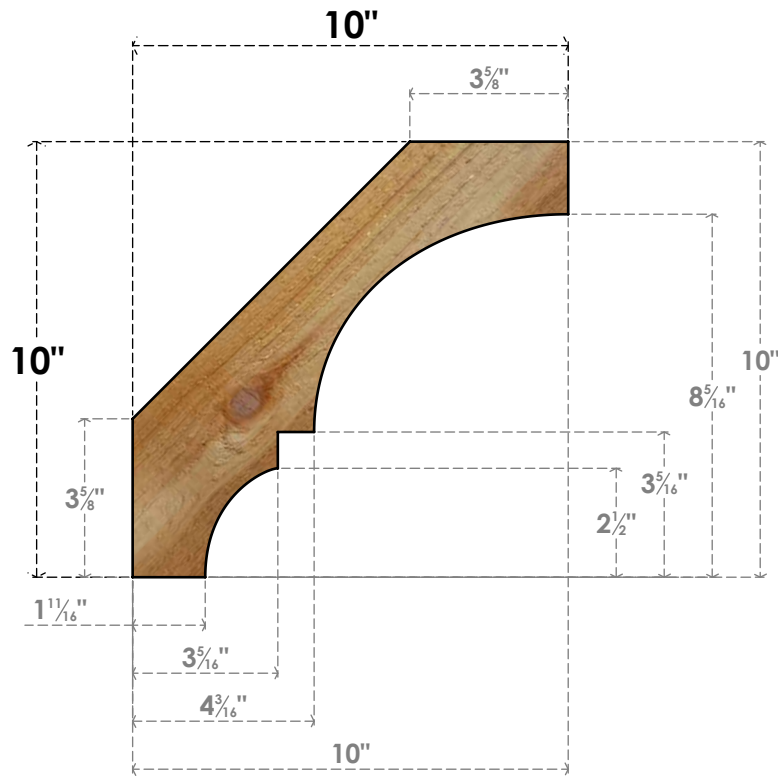

# BRC06X10X10BOA00RWR

6"W X 10"D X 10"H BALBOA ROUGH SAWN BRACE, WESTERN RED CEDAR

**SIDE**

**FRONT**

EKENA MILLWORK  
2300 WEST MAIN ST.  
CLARKSVILLE, TX 75426  
TOLL FREE: 866-607-0453  
WWW.EKENAMILLWORK.COM

**NOTES**

1. INSTALLATION TO BE COMPLETED IN ACCORDANCE WITH MANUFACTURER'S SPECIFICATIONS.
2. DRAWING MAY NOT BE TO SCALE
3. THIS DRAWING IS INTENDED FOR DESIGN AND PLANNING PURPOSES ONLY.
4. ALL INFORMATION CONTAINED HEREIN WAS CURRENT AT THE TIME OF DEVELOPMENT BUT MUST BE REVIEWED AND APPROVED BY THE PRODUCT MANUFACTURER TO BE CONSIDERED ACCURATE.
5. PRODUCTS ARE NOT KILN DRIED. THIS ITEM IS UNIQUE AND WILL CONTAIN THE NATURAL VARIATIONS THAT THE WOOD SPECIES OFFERS. THIS MAY RESULT IN VARIATIONS UP TO 1/4"