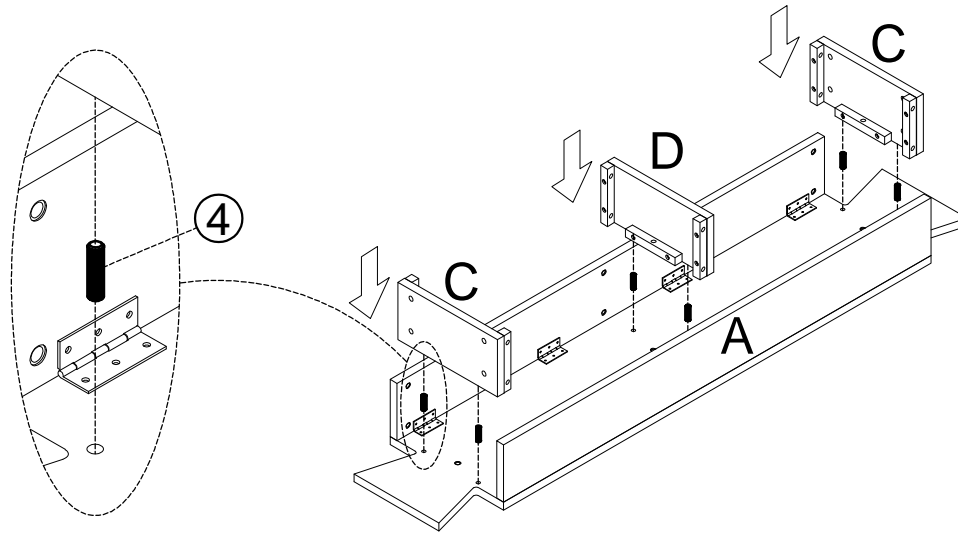

20 minutes

Tools Required

(Not included)

Part list - Console Table 1420mm

Identifying the hardware-Identify the hardware using the illustrations below

STEP 1

STEP 2

STEP 3

②  08
M6 x 40mm

③  08
Ø19 Washer

⑤  04
50x50x2mm

⑥  01