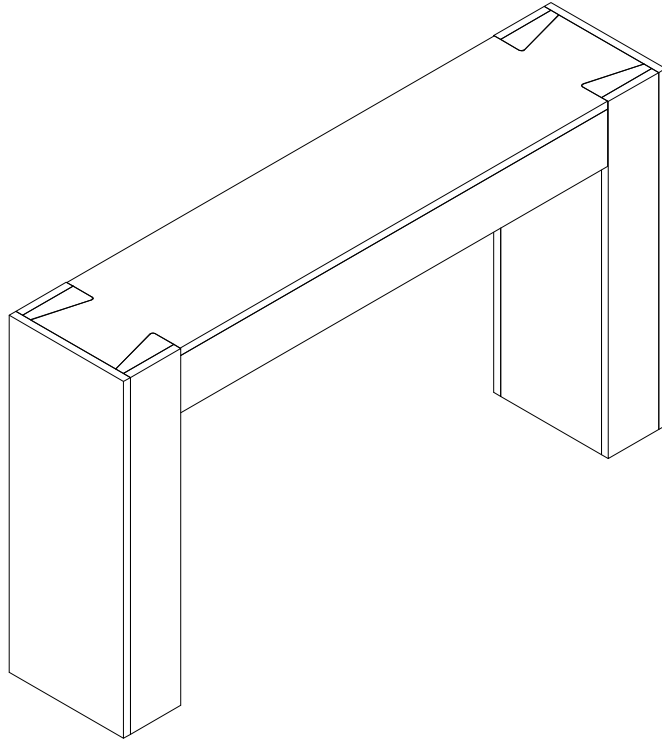

ASSEMBLY INSTRUCTION

Console Table 1420mm

. Use of power tool to assemble this product will invalidate any claim and damage this product making it unsafe !!!
. Please assemble on a clean soft surface to avoid damage.

20 minutes

Tools Required

(Not included)

Part list - Console Table 1420mm

Identifying the hardware-Identify the hardware using the illustrations below

STEP 1

STEP 2

STEP 3

②  08
M6 x 40mm

③  08
Ø19 Washer

⑤  04
50x50x2mm

⑥  01