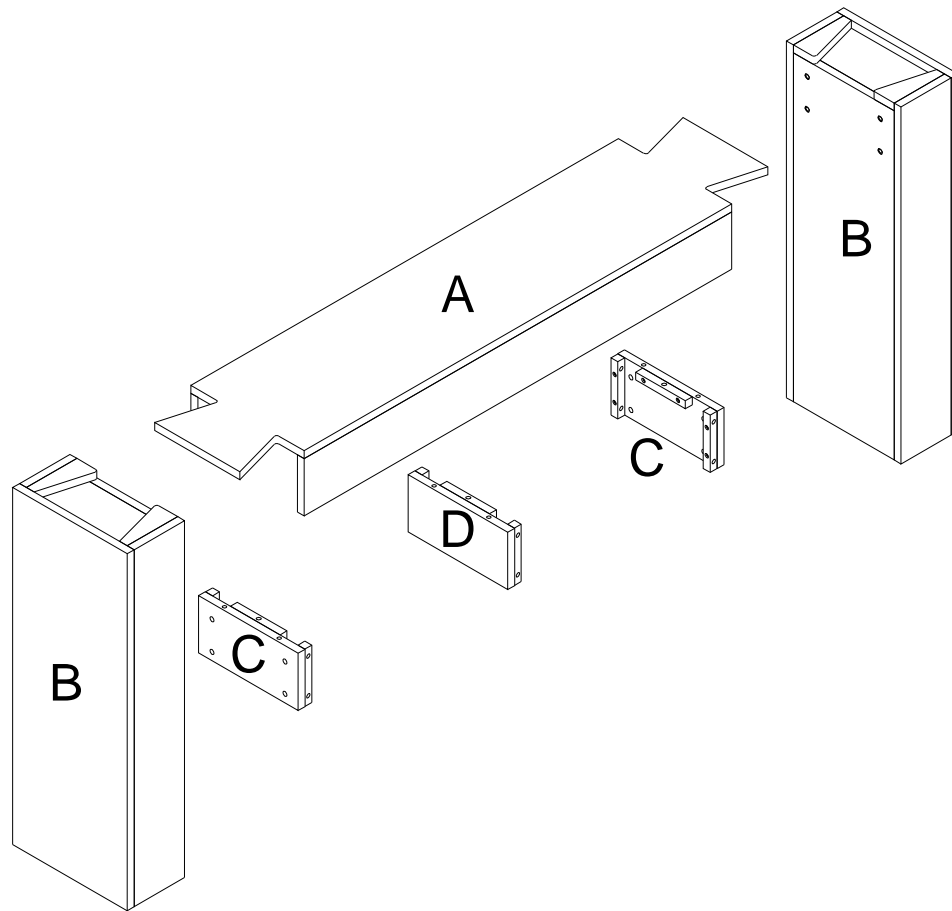

ASSEMBLY INSTRUCTION

Console Table 1420mm

. Use of power tool to assemble this product will invalidate any claim and damage this product making it unsafe !!!
. Please assemble on a clean soft surface to avoid damage.

20 minutes

Tools Required

(Not included)

Part list - Console Table 1420mm

Identifying the hardware-Identify the hardware using the illustrations below

STEP 1

STEP 2

STEP 3

②  08
M6 x 40mm

③  08
Ø19 Washer

⑤  04
50x50x2mm

⑥  01