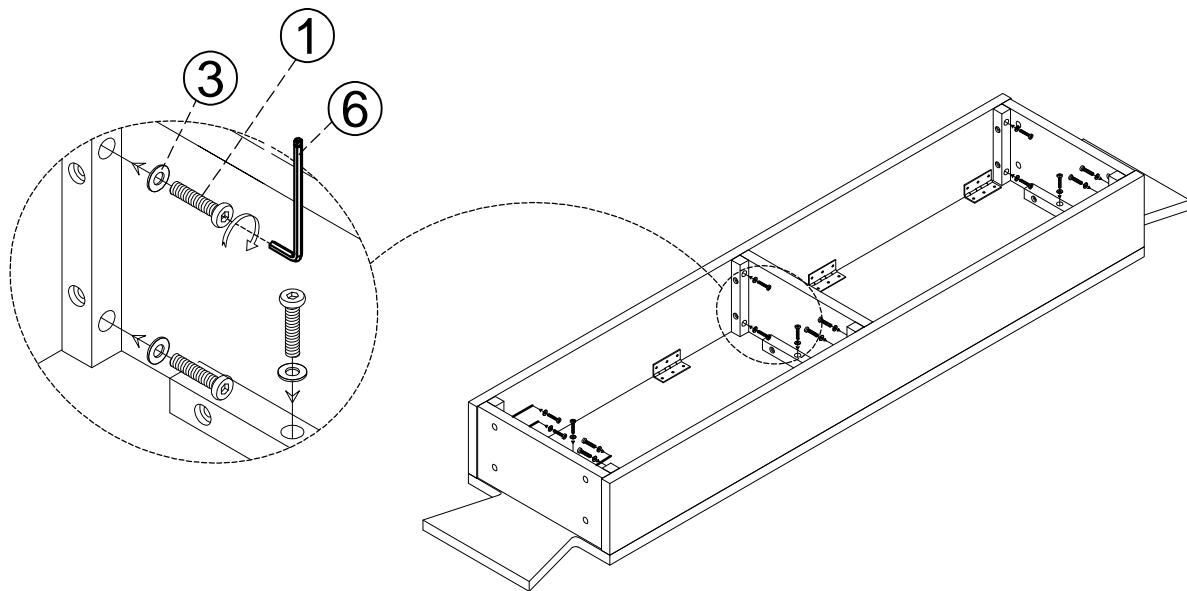

20 minutes

Tools Required

(Not included)

Part list - Console Table 1420mm

Identifying the hardware-Identify the hardware using the illustrations below

STEP 1

STEP 2

STEP 3

②  08
M6 x 40mm

③  08
Ø19 Washer

⑤  04
50x50x2mm

⑥  01