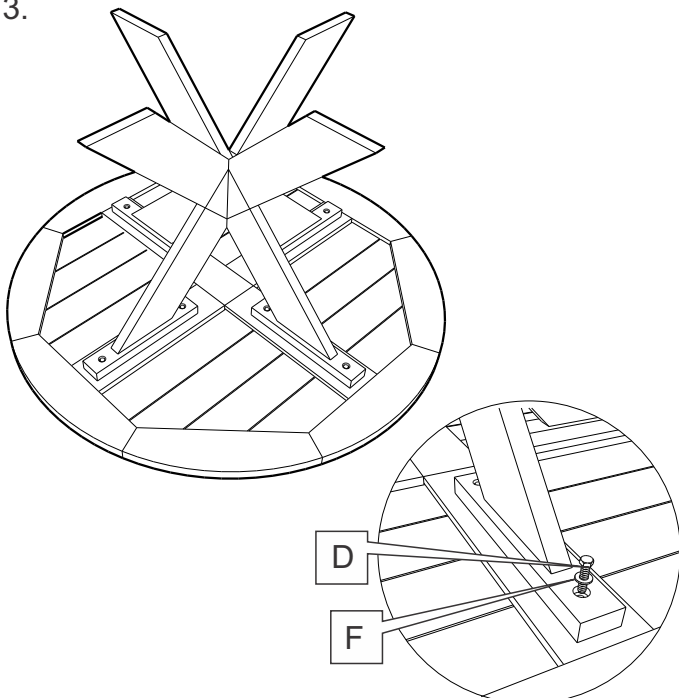

Reclaimed Teak Round Table

ASSEMBLY INSTRUCTIONS

A: 1 Pcs

B : 1 Pcs

C: 1 Pcs

D: 8 Pcs
Hexagonal Bolt
m8x50mm

E: 1 Pcs
Hexagonal Bolt
m8x170mm

F: 9 Pcs
Washer m8

Y Wrench

1.

2.

3.

4.

No power tools;
use supplied assembly tools only