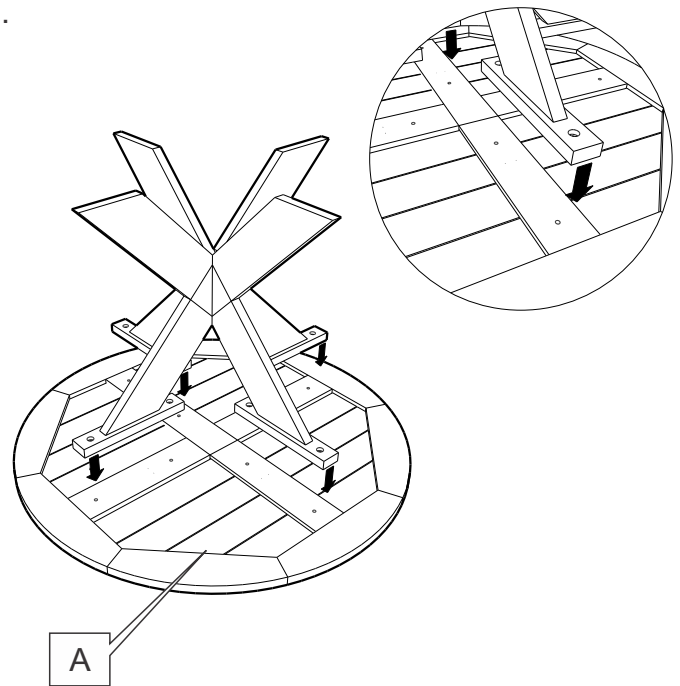

Reclaimed Teak Round Table

ASSEMBLY INSTRUCTIONS

A: 1 Pcs

B : 1 Pcs

C: 1 Pcs

D: 8 Pcs
Hexagonal Bolt
m8x50mm

E: 1 Pcs
Hexagonal Bolt
m8x170mm

F: 9 Pcs
Washer m8

Y Wrench

1.

2.

3.

4.

No power tools;
use supplied assembly tools only