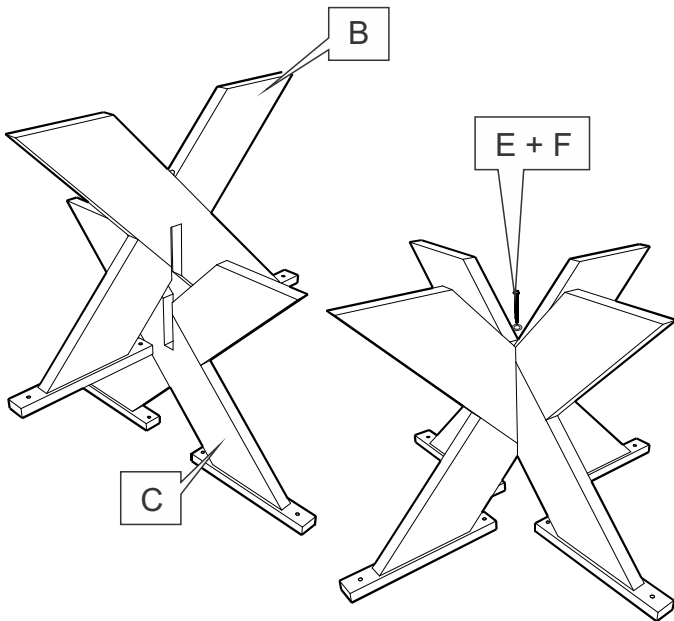

Reclaimed Teak Round Table

ASSEMBLY INSTRUCTIONS

A: 1 Pcs

B : 1 Pcs

C: 1 Pcs

D: 8 Pcs
Hexagonal Bolt
m8x50mm

E: 1 Pcs
Hexagonal Bolt
m8x170mm

F: 9 Pcs
Washer m8

Y Wrench

1.

2.

3.

4.

No power tools;
use supplied assembly tools only