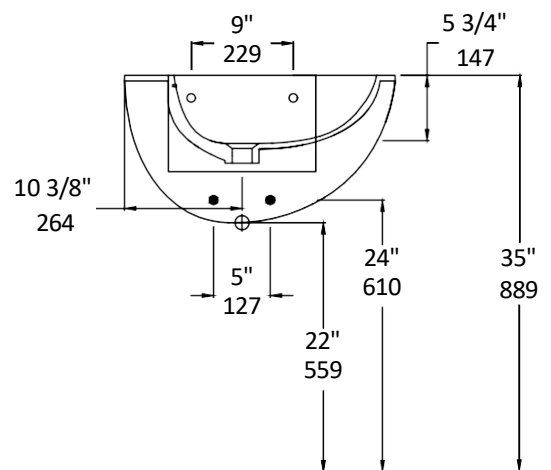

Specifications:

Installation:	Wall-mount
Exterior Dimensions:	23 7/8" w x 17 7/8" d x 13" h
Material:	Solid surface
Weight:	48 lbs
Overflow:	Yes
Finishes:	M – Matte white G - Gloss white
Faucet Holes:	00 - no hole 01 - one centered hole 02 - two hole - center and right, 4" spread 03 - three hole, 8" spread
Faucet Hole Size:	Ø 1 3/8"
Drain Hole Size:	Ø 1 3/4"

[Click Here](#) to find out more about proper care and maintenance

LACAVA reserves the right to revise any dimension or information on this sheet without notice. Dimensions are nominal and may vary within an industry accepted tolerance of 1/4". Drawings provided herein are meant to give the user an idea of the product and are not made to scale.