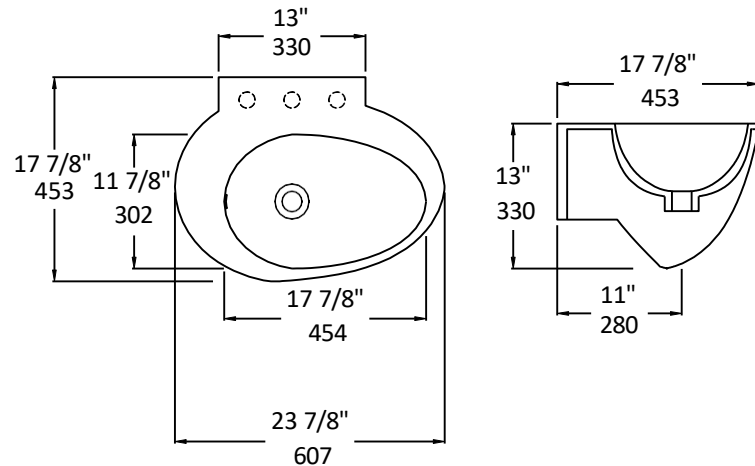

Specifications:

Installation:	Wall-mount
Exterior Dimensions:	23 7/8" w x 17 7/8" d x 13" h
Material:	Solid surface
Weight:	48 lbs
Overflow:	Yes
Finishes:	M – Matte white G - Gloss white
Faucet Holes:	00 - no hole 01 - one centered hole 02 - two hole - center and right, 4" spread 03 - three hole, 8" spread
Faucet Hole Size:	Ø 1 3/8"
Drain Hole Size:	Ø 1 3/4"

[Click Here](#) to find out more about proper care and maintenance

LACAVA reserves the right to revise any dimension or information on this sheet without notice. Dimensions are nominal and may vary within an industry accepted tolerance of 1/4". Drawings provided herein are meant to give the user an idea of the product and are not made to scale.