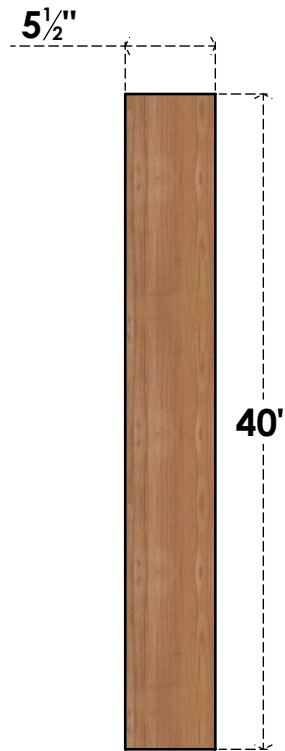

BRC06X40X40TRA00SWR

5 1/2"W X 40"D X 40"H TRADITIONAL SMOOTH BRACE, WESTERN RED CEDAR

SIDE

FRONT

EKENA MILLWORK
 2300 WEST MAIN ST.
 CLARKSVILLE, TX 75426
 TOLL FREE: 866-607-0453
 WWW.EKENAMILLWORK.COM

NOTES