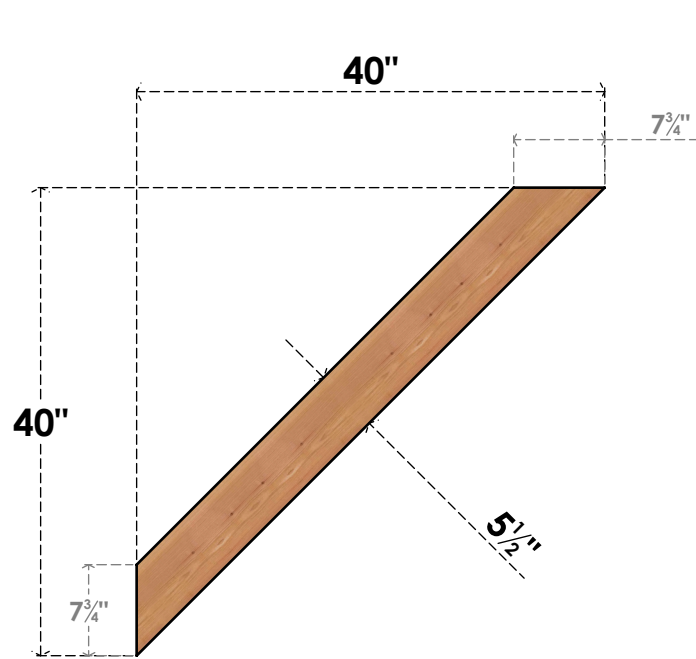

BRC06X40X40TRA00SWR

5 1/2"W X 40"D X 40"H TRADITIONAL SMOOTH BRACE, WESTERN RED CEDAR

SIDE

FRONT

EKENA MILLWORK
 2300 WEST MAIN ST.
 CLARKSVILLE, TX 75426
 TOLL FREE: 866-607-0453
 WWW.EKENAMILLWORK.COM

NOTES