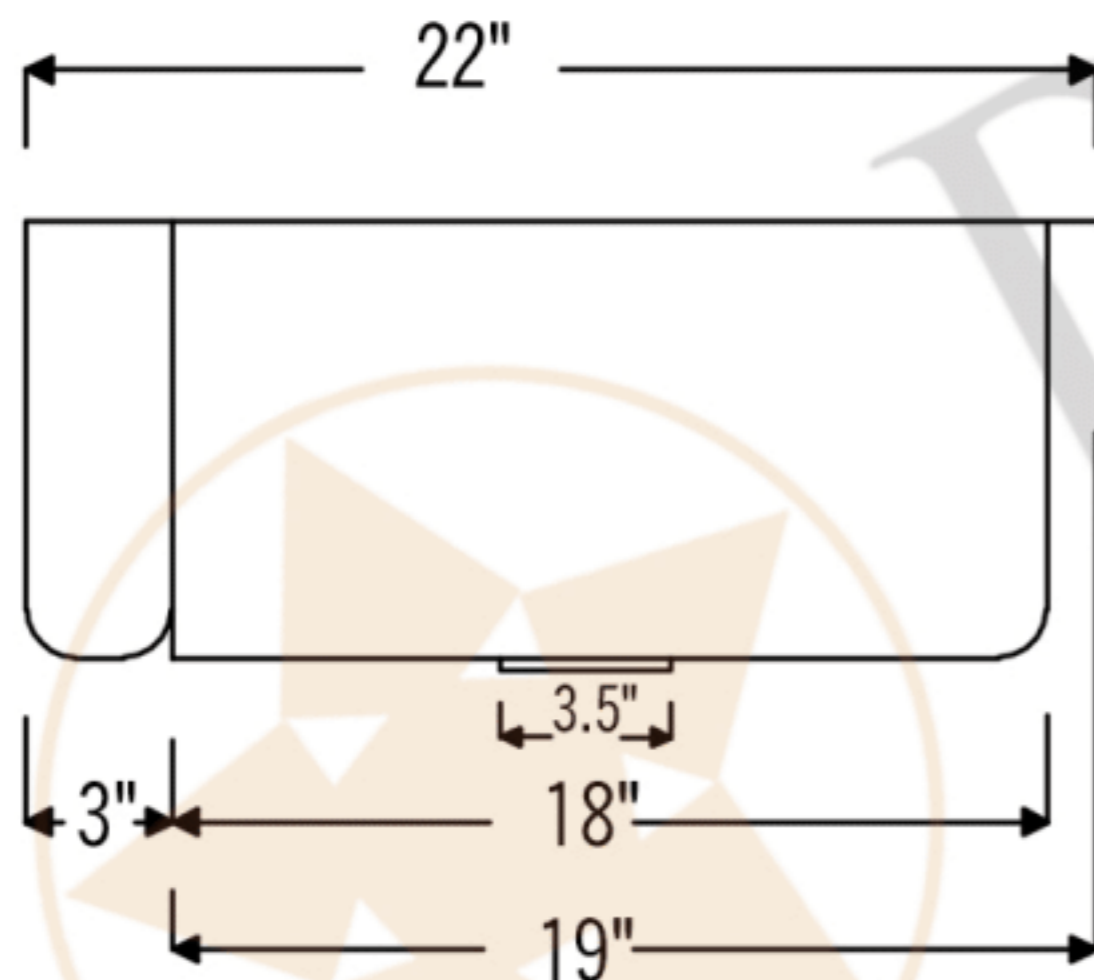

PREMIER
COPPER PRODUCTS

MODEL NUMBER: KASDB33229G

CODE/STANDARD COMPLIANCE

* IAPMO/cUPC LISTED

- Description: 33" Hammered Copper Kitchen Apron Single Basin Sink
- Outer Dimension: 33" x 22" x 9"
- Inner Dimension: 31" x 19" x 9"
- Rim: Back, Left, Right - 1" / Front - 2"
- Drain Opening: 3.5"
- Finish: Oil Rubbed Bronze
- Design: Vineyard

* ORB: Oil Rubbed Bronze

THIS PRODUCT IS HAND CRAFTED, SMALL VARIANCES IN COLOR AND SIZE MAY OCCUR.
DO NOT MAKE ANY INSTALLATION CUTS UNTIL YOU RECEIVE YOUR ITEM(S).