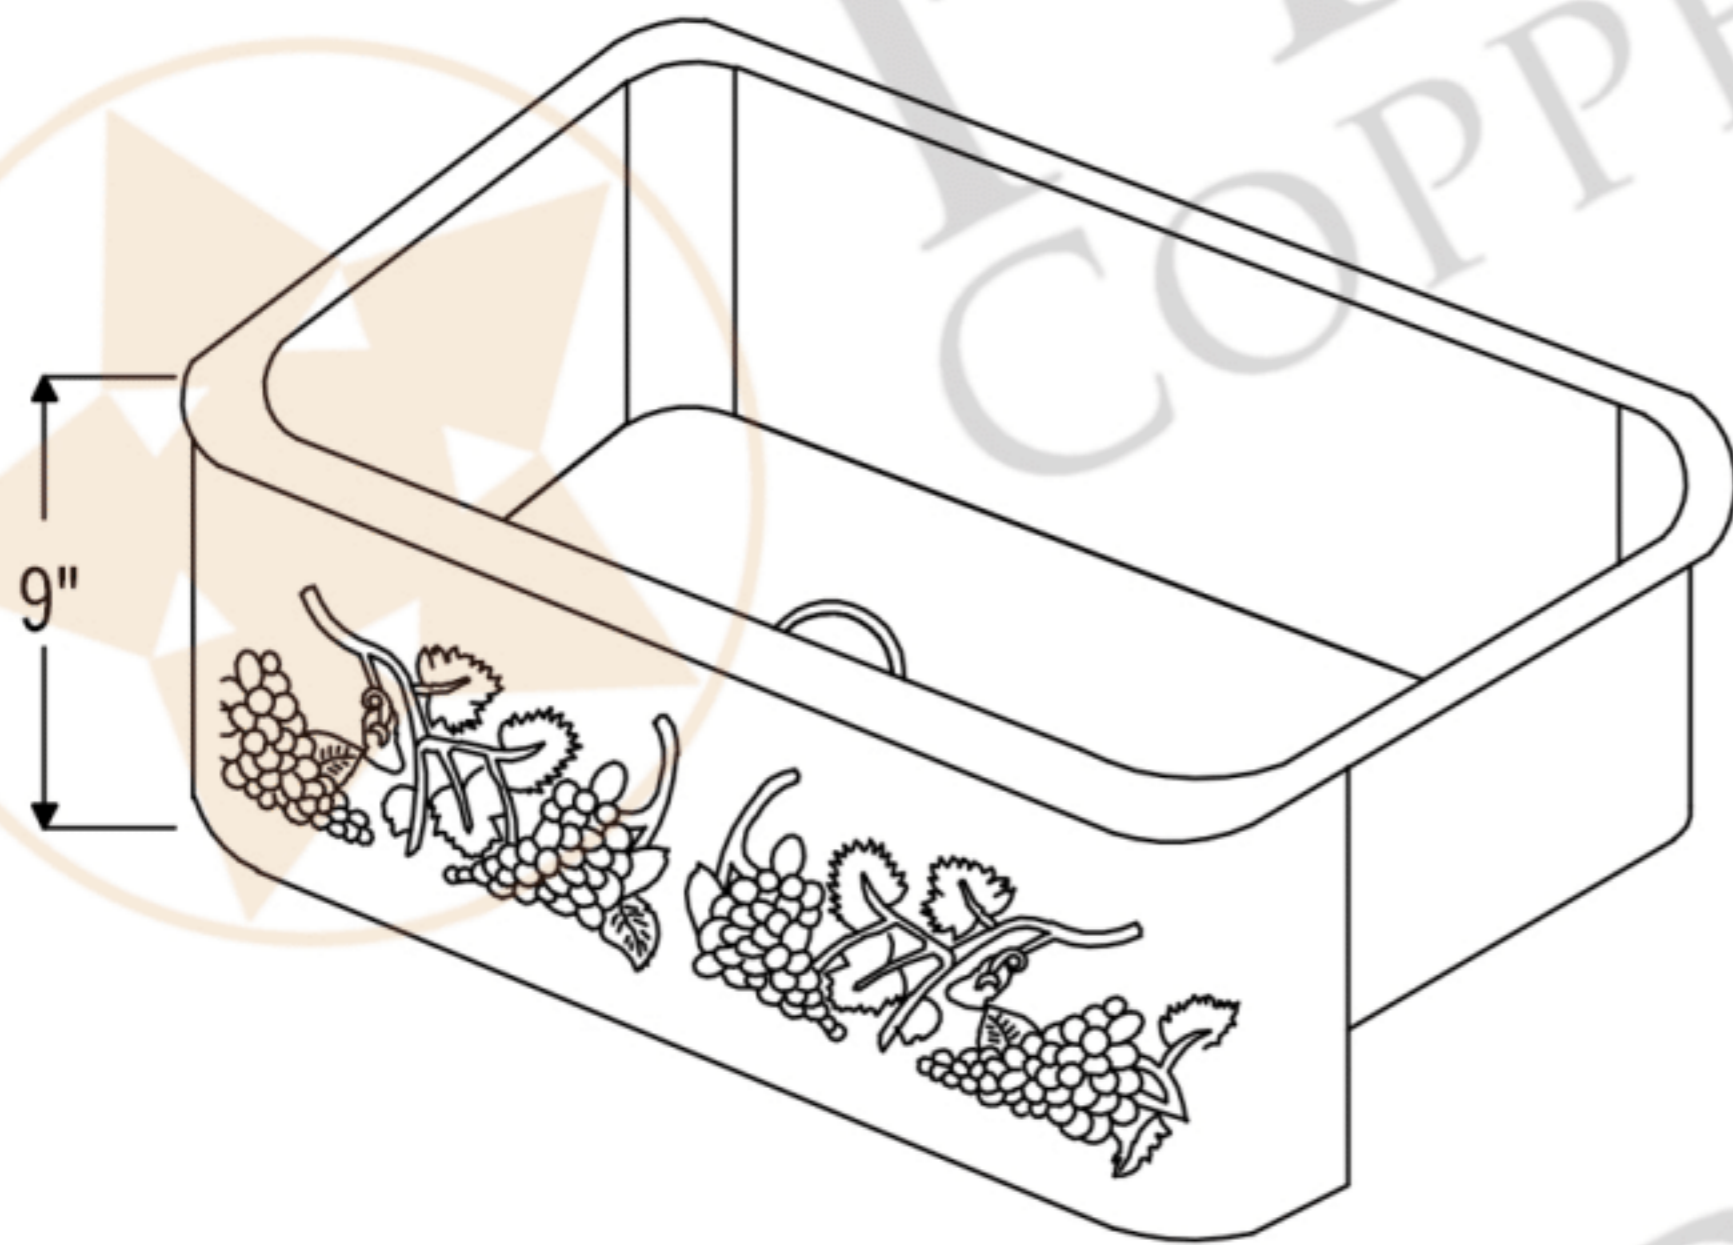

**PREMIER**  
COPPER PRODUCTS

**MODEL NUMBER: KASDB33229G**

CODE/STANDARD COMPLIANCE

\* IAPMO/cUPC LISTED

- \* Description: 33" Hammered Copper Kitchen Apron Single Basin Sink
- \* Outer Dimension: 33" x 22" x 9"
- \* Inner Dimension: 31" x 19" x 9"
- \* Rim: Back, Left, Right - 1" / Front - 2"
- \* Drain Opening: 3.5"
- \* Finish: Oil Rubbed Bronze
- \* Design: Vineyard

\* ORB: Oil Rubbed Bronze

THIS PRODUCT IS HAND CRAFTED, SMALL VARIANCES IN COLOR AND SIZE MAY OCCUR.  
DO NOT MAKE ANY INSTALLATION CUTS UNTIL YOU RECEIVE YOUR ITEM(S).