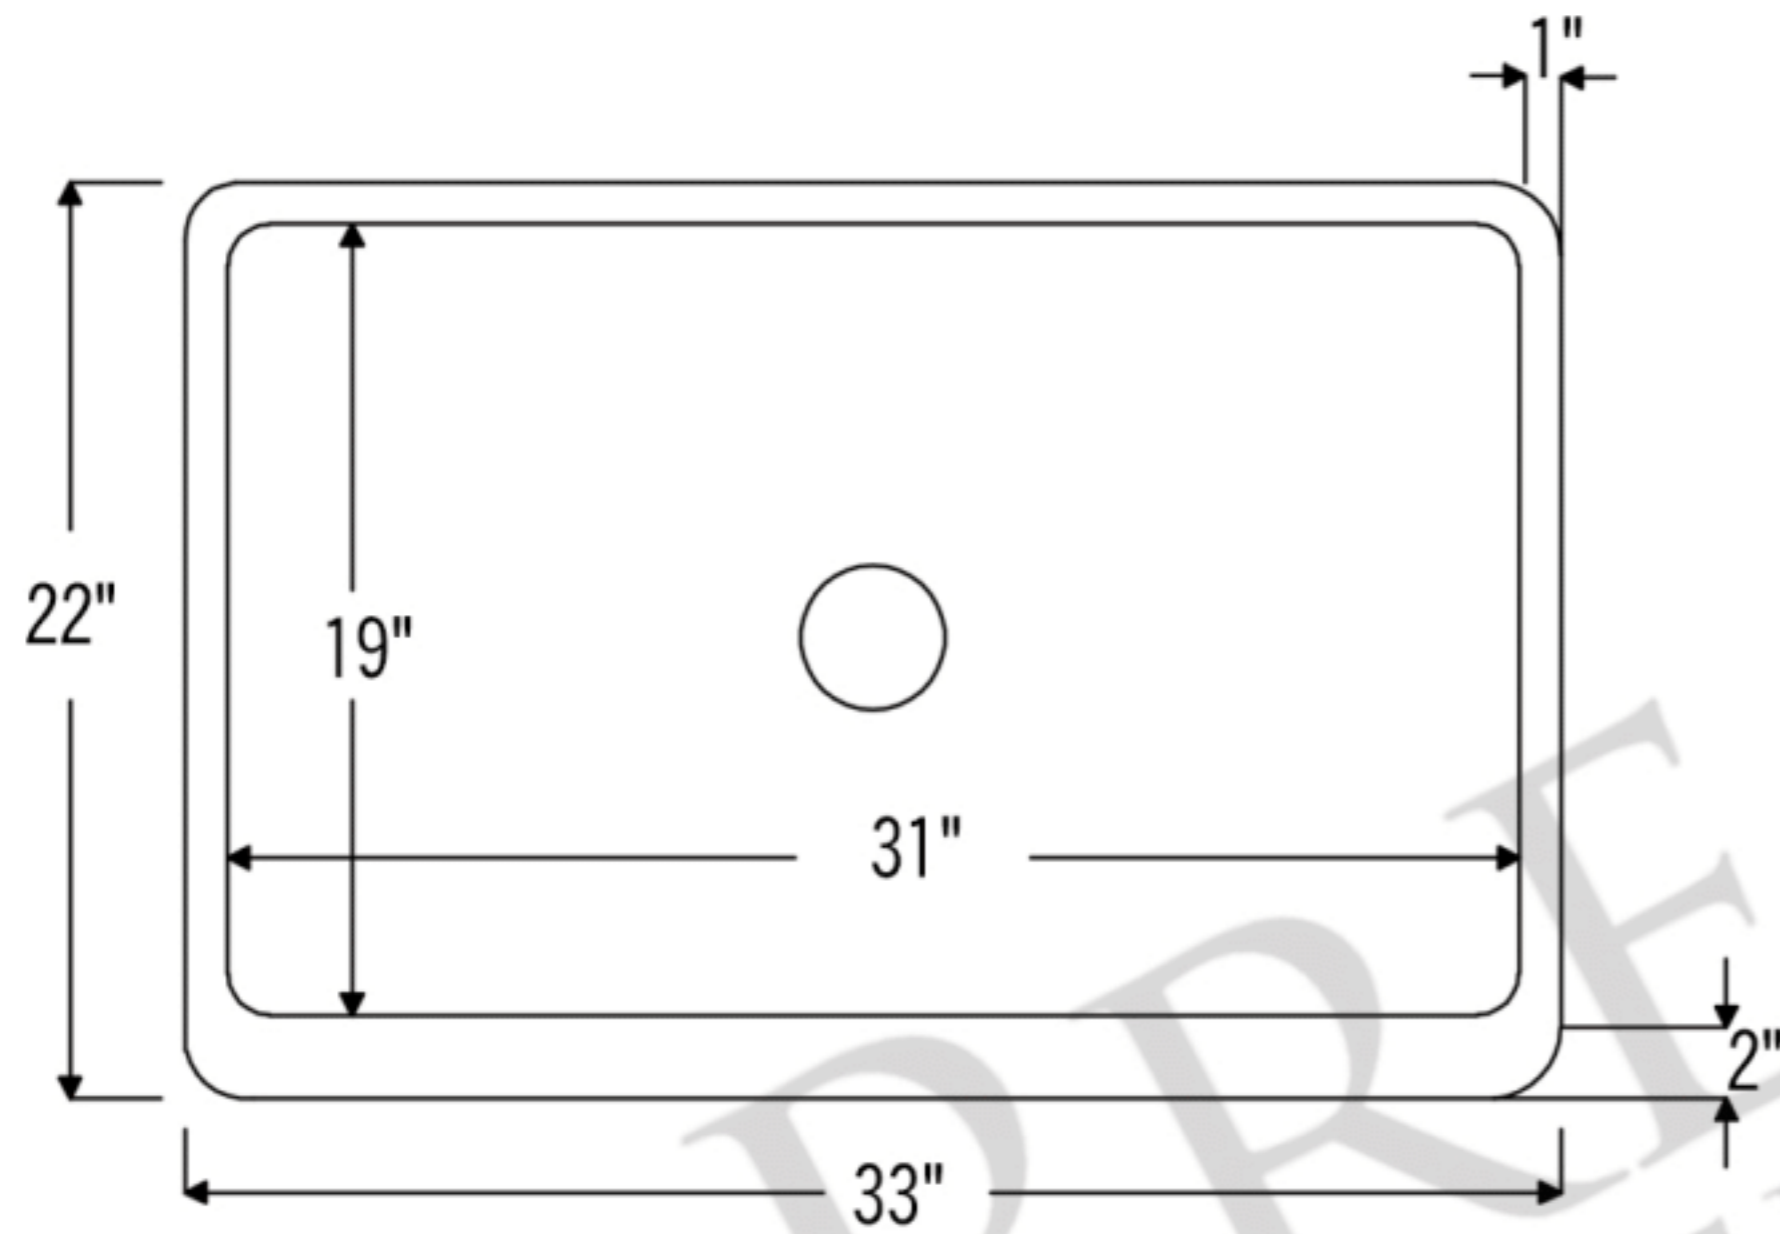

PREMIER
COPPER PRODUCTS

MODEL NUMBER: KASDB33229G

CODE/STANDARD COMPLIANCE

* IAPMO/cUPC LISTED

- Description: 33" Hammered Copper Kitchen Apron Single Basin Sink
- Outer Dimension: 33" x 22" x 9"
- Inner Dimension: 31" x 19" x 9"
- Rim: Back, Left, Right - 1" / Front - 2"
- Drain Opening: 3.5"
- Finish: Oil Rubbed Bronze
- Design: Vineyard

* ORB: Oil Rubbed Bronze

THIS PRODUCT IS HAND CRAFTED, SMALL VARIANCES IN COLOR AND SIZE MAY OCCUR.
DO NOT MAKE ANY INSTALLATION CUTS UNTIL YOU RECEIVE YOUR ITEM(S).