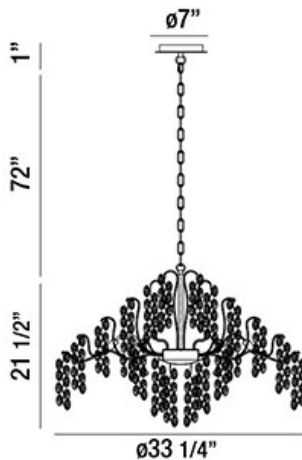

## CAMPOBASSO, 11-LIGHT 33IN CHANDELIER

### PRODUCT DETAILS

No.	:	29060-016
Product Color	:	GOLD
Product Material	:	METAL
Shade / Accent Colour	:	AMBER
Shade / Accent Material	:	GLASS
Diameter	:	33.25"
Height	:	21.5"
Overall Height	:	94.5"
Weight	:	33LBS

### LIGHT SOURCE DETAILS

Number of Bulbs	:	11
Light Source Type	:	G9
Input Voltage	:	120V
Socket Type	:	G9
Wattage	:	11 X 40W
Total Wattage	:	440W
Bulb Included	:	YES
Dimmable	:	YES

### TECHNICAL DETAILS

Light Direction	:	DOWN
Hanging Support Type	:	CHAIN
Hanging Support Length	:	72"
Canopy / Backplate Height	:	1"
Canopy / Backplate Dia.	:	7"
Adjustable Lamp Head	:	NO
IP Rating	:	IP22
Location	:	DRY
Approval	:	
Beam Angle	:	360