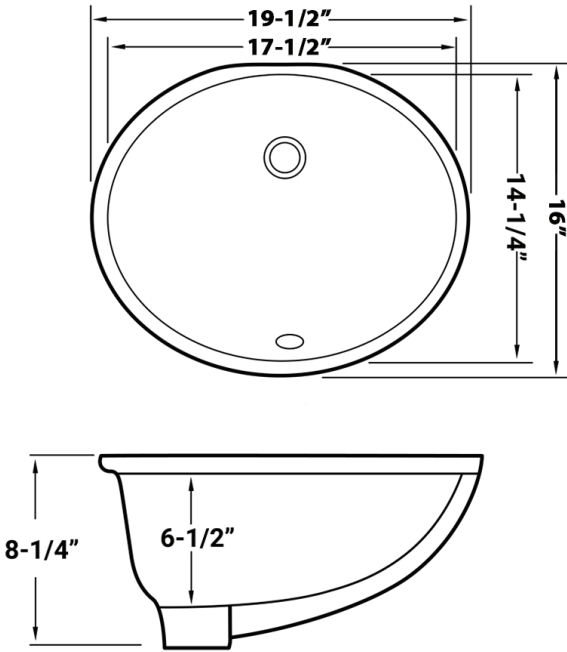

DIMENSIONS

SCAN TO REGISTER YOUR WARRANTY

or visit
www.ruvati.com/register

RUVATI USA
www.ruvati.com

Phone: 1.855.478.8284
Email: support@ruvati.com