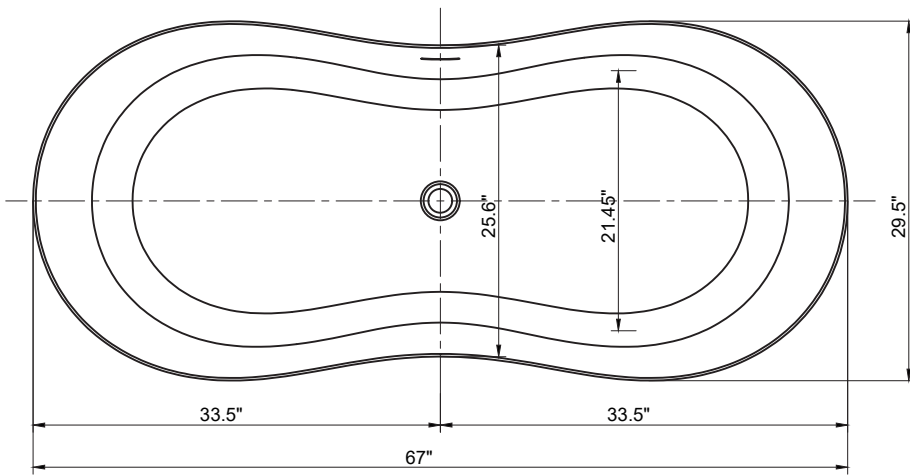

Dimension/Specification

Sku RX-S22-67