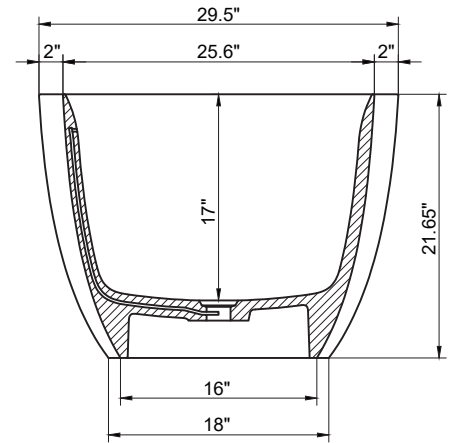

Dimension/Specification

Sku RX-S22-67