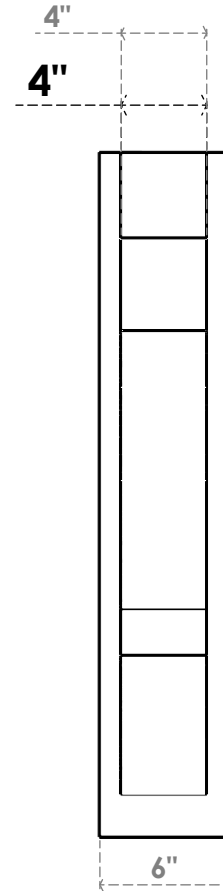

ITEM NUMBER: OUTUROC040X060X26000X32000X040X020X040BOA44RCPR

4"W TOP X 6"W BACK X 26"D X 32"H X 4"T TOP X 2"T BACK TIMBERTHANE ROUGH CEDAR BALBOA FAUX WOOD OPEN OUTLOOKER, BLOCK TOP AND BACK, 4"W CLOSED BRACE, PRIMED TAN

SIDE PROFILE

FRONT PROFILE

ISOMETRIC

GENERATED DATE : 07/05/2023

EKENA MILLWORK
2300 WEST MAIN ST.
CLARKSVILLE, TX 75426
TOLL FREE: 866-607-0453
WWW.EKENAMILLWORK.COM

NOTES

1. INSTALLATION TO BE COMPLETED IN ACCORDANCE WITH MANUFACTURER'S SPECIFICATIONS.
2. DRAWING MAY NOT BE TO SCALE
3. THIS DRAWING IS INTENDED FOR DESIGN AND PLANNING PURPOSES ONLY.
4. ALL INFORMATION CONTAINED HEREIN WAS CURRENT AT THE TIME OF DEVELOPMENT BUT MUST BE REVIEWED AND APPROVED BY THE PRODUCT MANUFACTURER TO BE CONSIDERED ACCURATE.
5. TIMBERTHANE ARCHITECTURAL PRODUCTS ARE MADE FROM HIGH DENSITY URETHANE AND COME FACTORY PRIMED