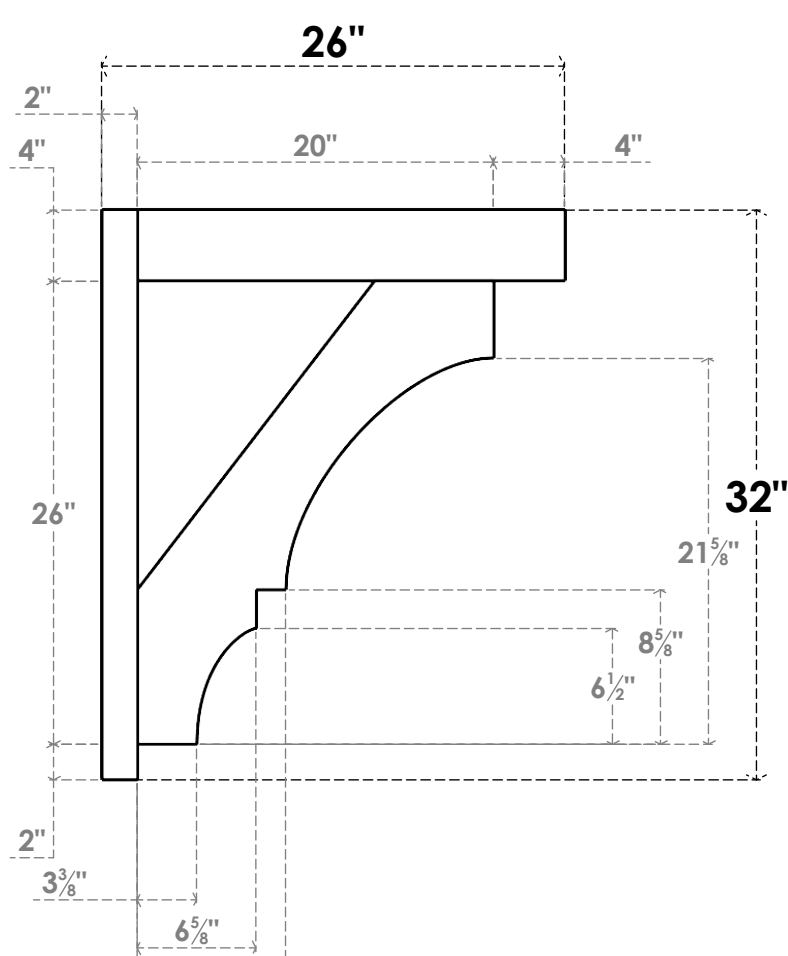

ITEM NUMBER: OUTUROC040X060X26000X32000X040X020X040BOA44RCPR

4"W TOP X 6"W BACK X 26"D X 32"H X 4"T TOP X 2"T BACK TIMBERTHANE ROUGH CEDAR BALBOA FAUX WOOD OPEN OUTLOOKER, BLOCK TOP AND BACK, 4"W CLOSED BRACE, PRIMED TAN

SIDE PROFILE

FRONT PROFILE

ISOMETRIC

GENERATED DATE : 07/05/2023

EKENA MILLWORK
2300 WEST MAIN ST.
CLARKSVILLE, TX 75426
TOLL FREE: 866-607-0453
WWW.EKENAMILLWORK.COM

NOTES

1. INSTALLATION TO BE COMPLETED IN ACCORDANCE WITH MANUFACTURER'S SPECIFICATIONS.
2. DRAWING MAY NOT BE TO SCALE
3. THIS DRAWING IS INTENDED FOR DESIGN AND PLANNING PURPOSES ONLY.
4. ALL INFORMATION CONTAINED HEREIN WAS CURRENT AT THE TIME OF DEVELOPMENT BUT MUST BE REVIEWED AND APPROVED BY THE PRODUCT MANUFACTURER TO BE CONSIDERED ACCURATE.
5. TIMBERTHANE ARCHITECTURAL PRODUCTS ARE MADE FROM HIGH DENSITY URETHANE AND COME FACTORY PRIMED