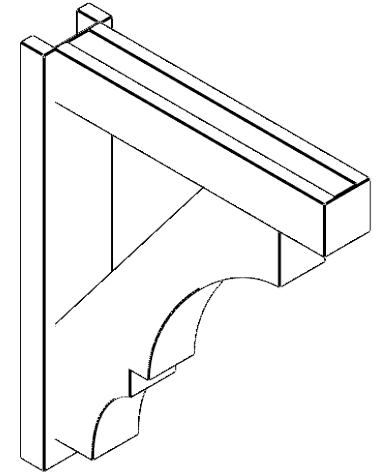

ITEM NUMBER: OUTUROC040X060X26000X32000X040X020X040BOA44RCPR

4"W TOP X 6"W BACK X 26"D X 32"H X 4"T TOP X 2"T BACK TIMBERTHANE ROUGH CEDAR BALBOA FAUX WOOD OPEN OUTLOOKER, BLOCK TOP AND BACK, 4"W CLOSED BRACE, PRIMED TAN

SIDE PROFILE

FRONT PROFILE

ISOMETRIC

GENERATED DATE : 07/05/2023

EKENA MILLWORK
2300 WEST MAIN ST.
CLARKSVILLE, TX 75426
TOLL FREE: 866-607-0453
WWW.EKENAMILLWORK.COM

NOTES

1. INSTALLATION TO BE COMPLETED IN ACCORDANCE WITH MANUFACTURER'S SPECIFICATIONS.
2. DRAWING MAY NOT BE TO SCALE
3. THIS DRAWING IS INTENDED FOR DESIGN AND PLANNING PURPOSES ONLY.
4. ALL INFORMATION CONTAINED HEREIN WAS CURRENT AT THE TIME OF DEVELOPMENT BUT MUST BE REVIEWED AND APPROVED BY THE PRODUCT MANUFACTURER TO BE CONSIDERED ACCURATE.
5. TIMBERTHANE ARCHITECTURAL PRODUCTS ARE MADE FROM HIGH DENSITY URETHANE AND COME FACTORY PRIMED