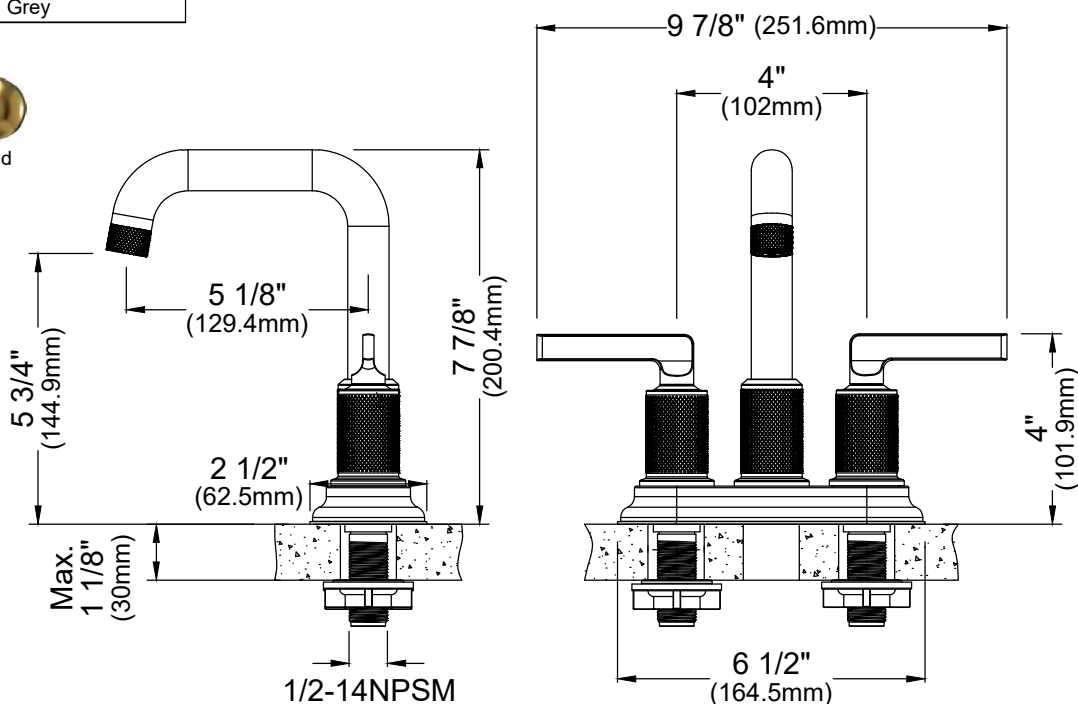

Collection	Gillingham
Material	Lead-free brass
Installation Type	4" Centerset
Configuration/Style	Basin faucet
Finish	Durable PVD, multi-plated, corrosion resistant
Overall Height	7 7/8"
Overall Spout Reach	5 1/8"
Overall Spout Height	5 3/4"
Max. Deck Thickness	1 1/8"
Suitable For	Drop-in and undermount bathroom sinks
Water Flow	1.2 GPM
Spout Function	Stream
Plumbing Connections	1/2"
Cartridge	Ceramic disk cartridge
What's Included	Pre-installed water lines, mounting hardware and pop-up drain w/ overflow

Listing and certifications:
cUPC, ASME A112.18.1/CSA B125.1

Limited Lifetime Warranty

We reserve the right to update product specifications without notice. Please visit karran.com for the most current specification sheets. All dimensions are accurate to 1/4". REV 12-2025