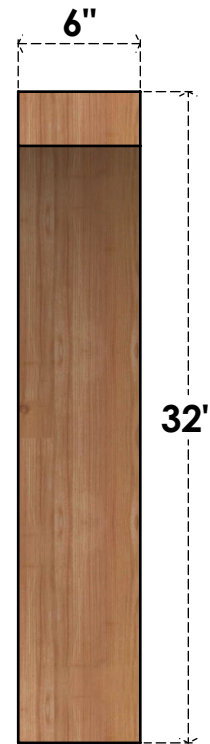

BRC06X20X32HR00RWR

6"W X 20"D X 32"H THORTON ROUGH SAWN BRACE, WESTERN RED CEDAR

SIDE

FRONT

EKENA MILLWORK
 2300 WEST MAIN ST.
 CLARKSVILLE, TX 75426
 TOLL FREE: 866-607-0453
 WWW.EKENAMILLWORK.COM

NOTES

1. INSTALLATION TO BE COMPLETED IN ACCORDANCE WITH MANUFACTURER'S SPECIFICATIONS.
2. DRAWING MAY NOT BE TO SCALE
3. THIS DRAWING IS INTENDED FOR DESIGN AND PLANNING PURPOSES ONLY.
4. ALL INFORMATION CONTAINED HEREIN WAS CURRENT AT THE TIME OF DEVELOPMENT BUT MUST BE REVIEWED AND APPROVED BY THE PRODUCT MANUFACTURER TO BE CONSIDERED ACCURATE.
5. PRODUCTS ARE NOT KILN DRIED. THIS ITEM IS UNIQUE AND WILL CONTAIN THE NATURAL VARIATIONS THAT THE WOOD SPECIES OFFERS. THIS MAY RESULT IN VARIATIONS UP TO 1/4"