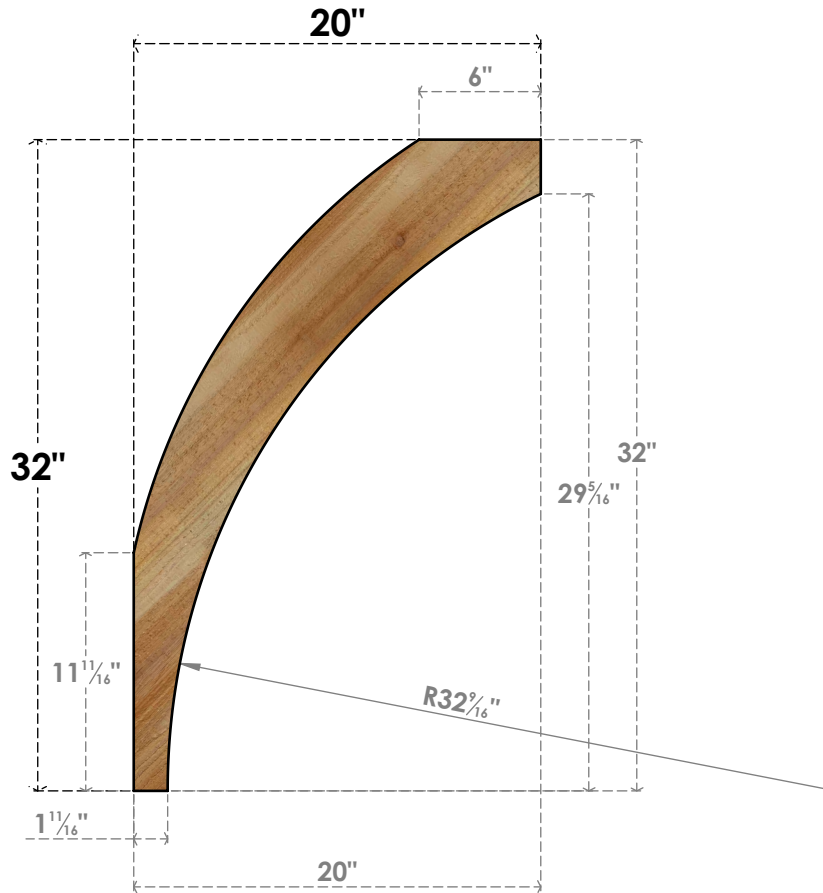

BRC06X20X32HR00RWR

6"W X 20"D X 32"H THORTON ROUGH SAWN BRACE, WESTERN RED CEDAR

SIDE

FRONT

EKENA MILLWORK
 2300 WEST MAIN ST.
 CLARKSVILLE, TX 75426
 TOLL FREE: 866-607-0453
 WWW.EKENAMILLWORK.COM

NOTES

1. INSTALLATION TO BE COMPLETED IN ACCORDANCE WITH MANUFACTURER'S SPECIFICATIONS.
2. DRAWING MAY NOT BE TO SCALE
3. THIS DRAWING IS INTENDED FOR DESIGN AND PLANNING PURPOSES ONLY.
4. ALL INFORMATION CONTAINED HEREIN WAS CURRENT AT THE TIME OF DEVELOPMENT BUT MUST BE REVIEWED AND APPROVED BY THE PRODUCT MANUFACTURER TO BE CONSIDERED ACCURATE.
5. PRODUCTS ARE NOT KILN DRIED. THIS ITEM IS UNIQUE AND WILL CONTAIN THE NATURAL VARIATIONS THAT THE WOOD SPECIES OFFERS. THIS MAY RESULT IN VARIATIONS UP TO 1/4"