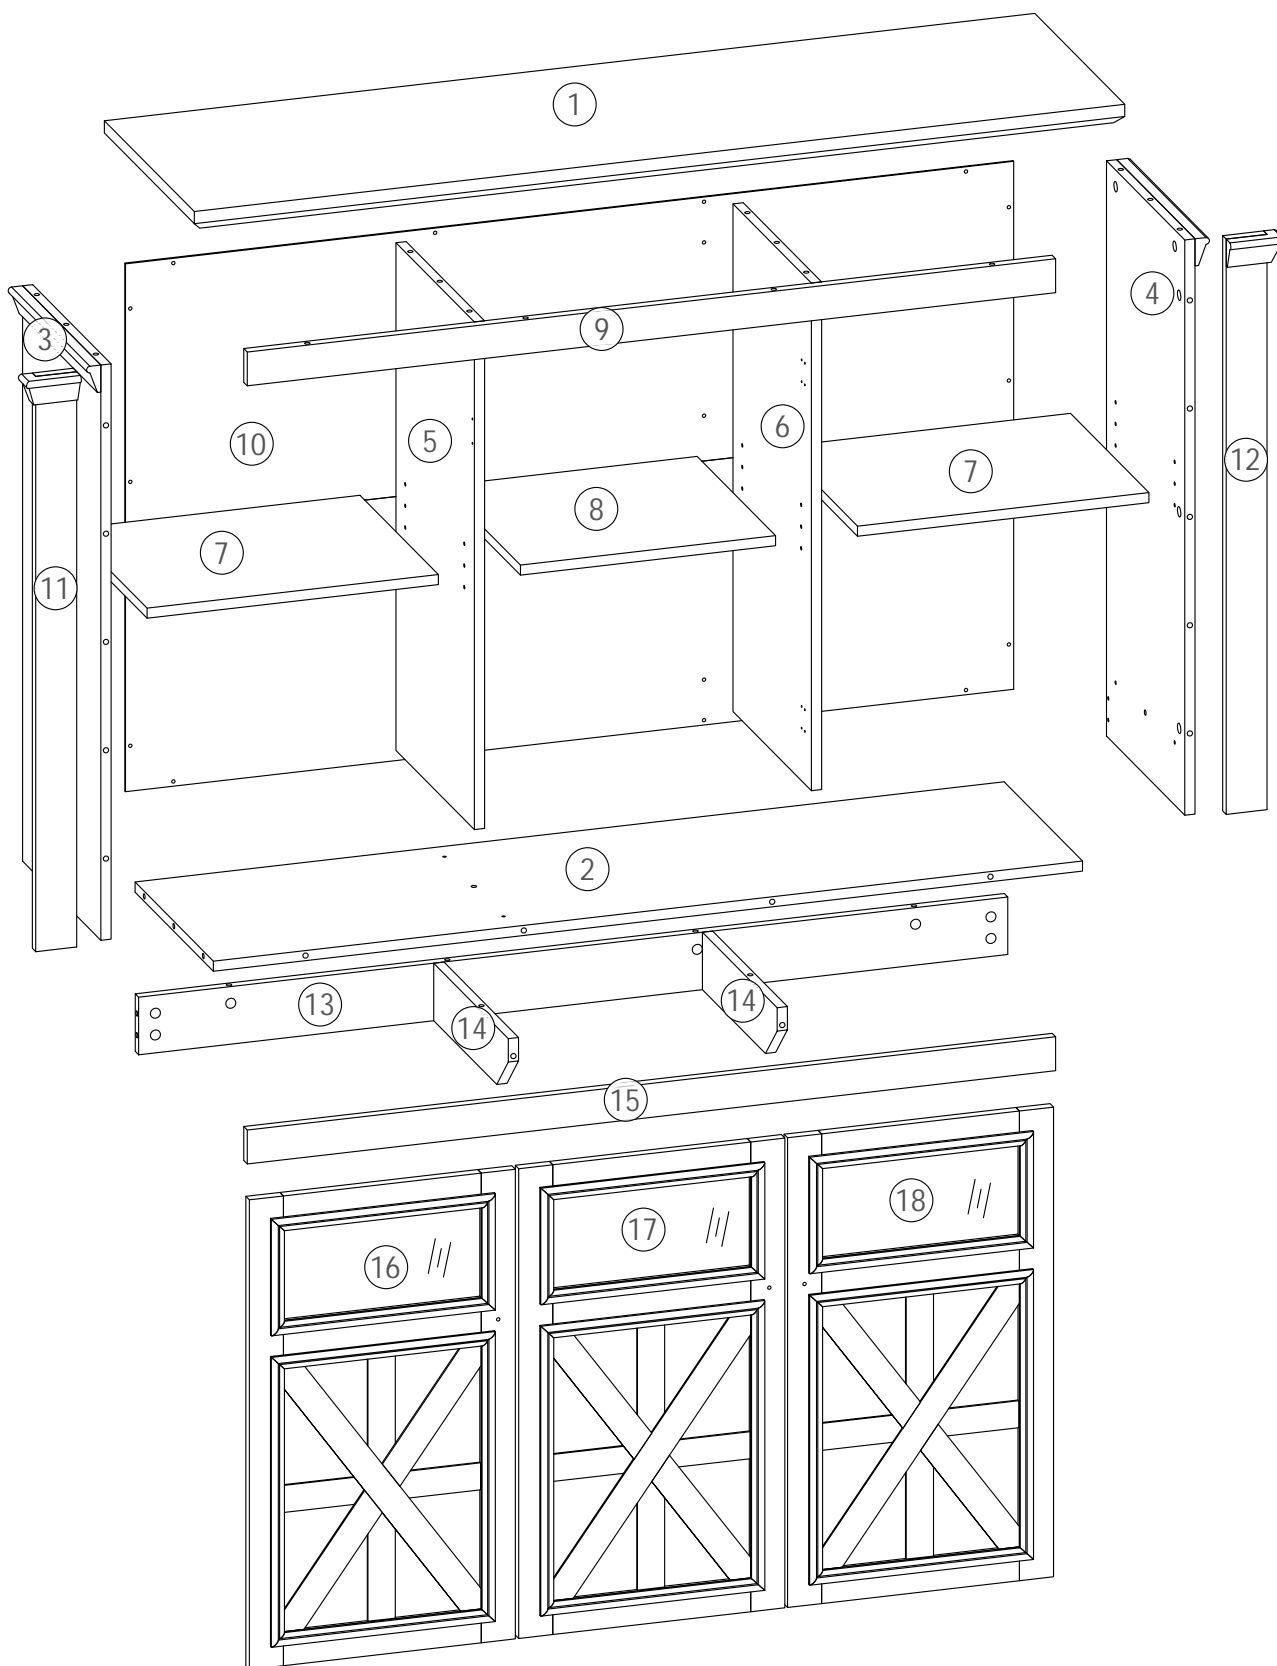

3 Doors Cabinet

Assembly Instructions

NOTE: This instruction manual contains **IMPORTANT** safety information.
Please read carefully before assembling the product

List of Parts

List of Hardware

No.	Hardware	Quantity
A		48
B		Ø15x9MM
C		12
D		Ø8x30MM
E		2
F		6
G		Ø3.5x14MM
H		4
I		2
J		Ø4x22MM
K		Ø3.5x12MM
L		4
M		3

List of Hardware

No.	Hardware	Quantity
N		2
O	 Ø3.0x12MM	12

STEP1

A

4 PCS

B

4 PCS

STEP2