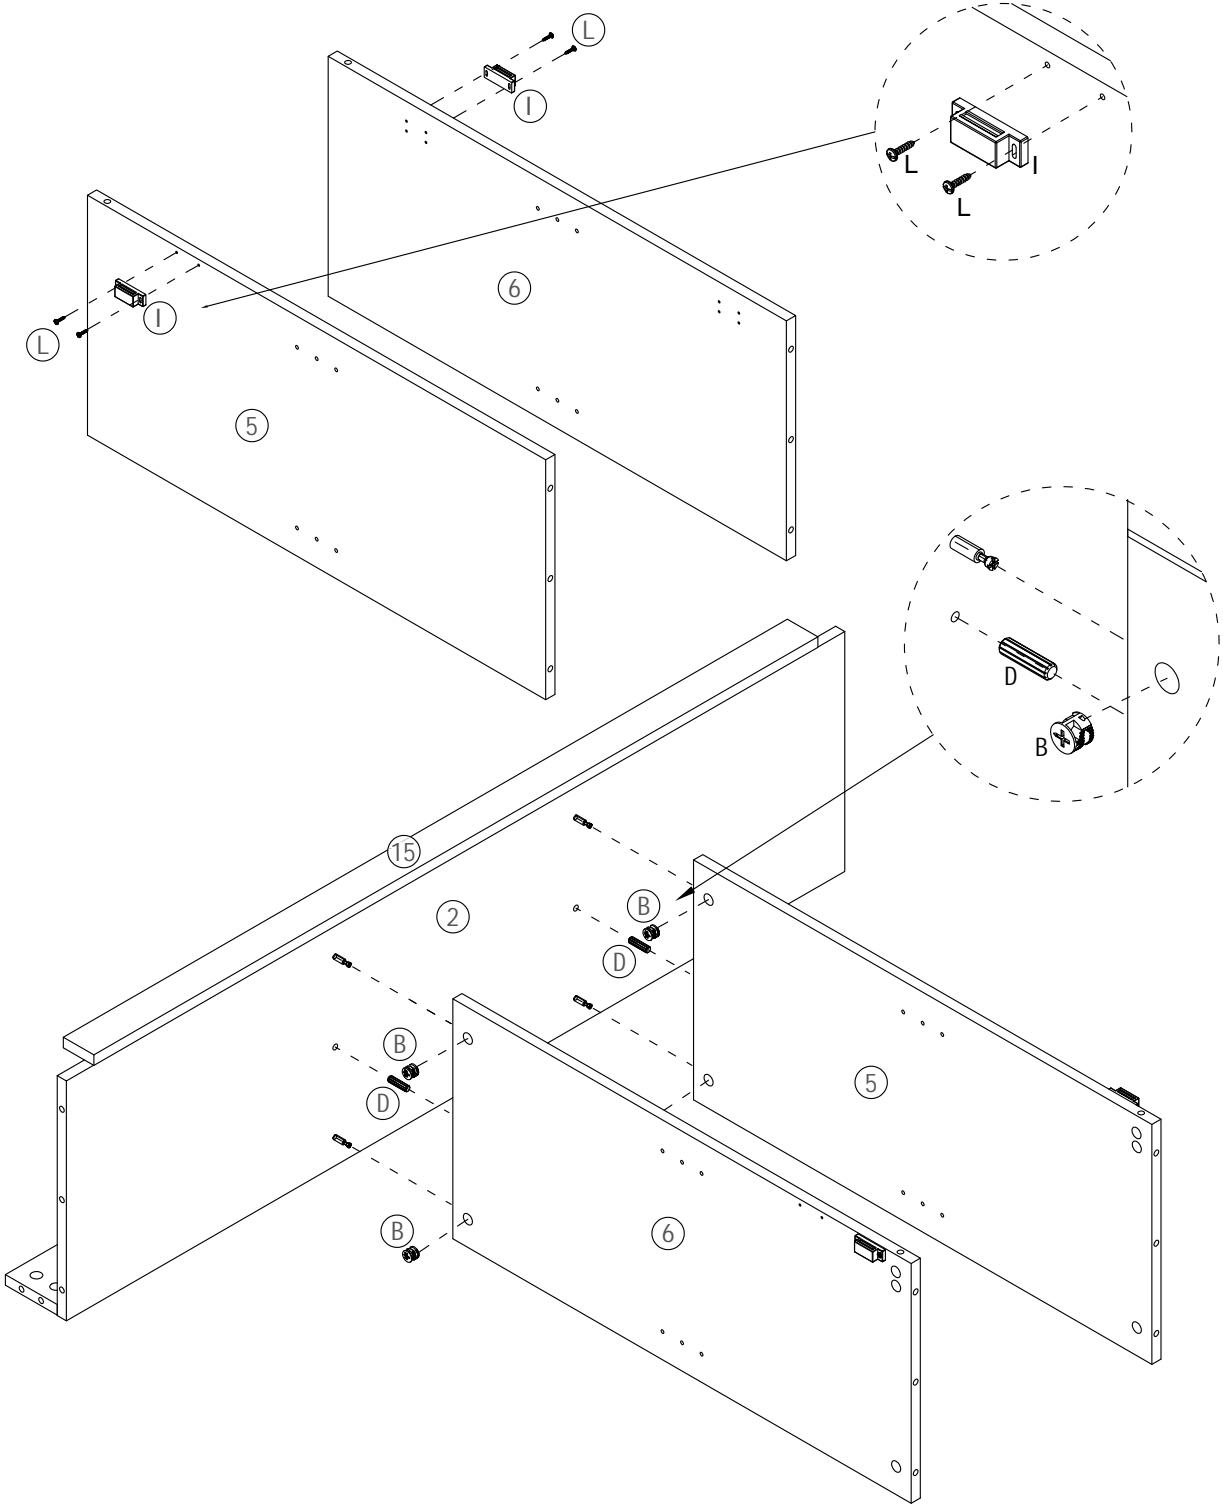

3 Doors Cabinet

Assembly Instructions

NOTE: This instruction manual contains **IMPORTANT** safety information.
Please read carefully before assembling the product

List of Parts

List of Hardware

No.	Hardware	Quantity
A		48
B		Ø15x9MM
C		12
D		Ø8x30MM
E		2
F		6
G		Ø3.5x14MM
H		4
I		2
J		Ø4x22MM
K		Ø3.5x12MM
L		4
M		3

A

16 PCS

STEP3

B

12 PCS

STEP4

B		4 PCS	D		2 PCS
I		2 PCS	L		4 PCS

STEP5