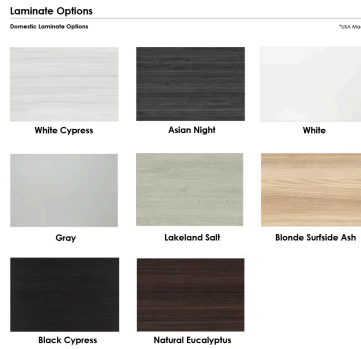

Skutchi Designs, Inc.

(888) 993-3757
sales@skutchi.com

14-PERSON CONFERENCE TABLE WITH METAL T BASE | HARMONY CONFERENCE SERIES | 4'X14' MEETING ROOM TABLE

From \$2,221.27

- **Table Top Shapes Available:** Arc Boat; Arc Rectangle; Boat; Boval; Hexagon; Oval; Racetrack; Rectangle
- **Table Top size:** 48"x168"
- **Features:**
 - Height: 29
 - Metal T base, available in silver or matte black finish
 - Contemporary design with modern accents
 - Optional power and data module with 2 AC outlets, 1 USB-A and 1 USB-C port, 1 data port and 1 HDMI port
 - Coordinates with the [Sapphire Wall System](#) and [Sapphire Cubicle System](#) for a uniformed working environment
- Due to screen resolution and lighting variations, color may look different in person from what you see in the image.

Also, you can call toll-free (888) 993-3757 to customize this table with another size, tabletop shape, base, or laminates available.

SKU: HAR-48X168-T

GALLERY IMAGES

PRODUCT DESCRIPTION

The [Harmony Conference Table Series](#) offers this 14-person conference table with metal T base. It measures approximately 14' in length, 4' in width, and the thickness of the tabletop is 1". It can comfortably seat up to 14 people depending upon the chairs you pick (any chairs pictured in the rendering on this page are not included).

Our **Harmony Series** features modern conference tables designed to look sleek and stylish for any board room or meeting room. Because our conference tables are commercial-grade and constructed from eco-friendly materials, they make them one of our top-selling products. You can choose from various options such as shape, size, bases, laminates, and data/electric modules.