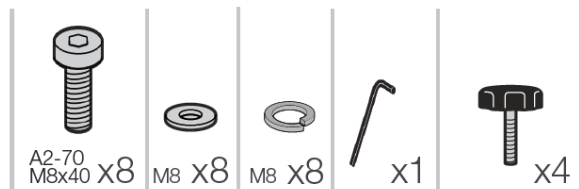

View Product

Height:	29.33"
Width:	48"
Length:	33.5"
Unit Weight:	34.17 lbs

Sigma 48"x34" Dining Table

Product Specifications

Product Description	Reference Number	Color	UPC Code 014306	Pack Weight Each (lbs.)	Master Pack	Master Pack Volume (cu. ft)
Sigma 48"x34" Dining Table	US929599	Fusion Bronze	946269	41.00	1	5.48
	US929288	Volcanic Black	946276	41.00	1	5.48

- Slatted aluminum table cleans up quickly and easily
- 100% aluminum
- Ships complete
- Strong, sturdy design
- Available in two colors – Volcanic Black and Fusion Bronze
- Available in five sizes – 34" x 34", 34" x 48", 69"x39", 28" Square Bar Height, and 51"x28" Bar Height

Fusion Bronze

Volcanic Black

Sigma 48"x34" Dining Table

Spare Parts

Umbrella Plug USSP0320 & USSP0321

Sigma Hardware Kit - USSP0356

Reference	Description
USSP0320	SIGMA TABLE UMBRELLA PLUG - VOLCANIC BLACK
USSP0321	SIGMA TABLE UMBRELLA PLUG - FUSION BRONZE
USSP0356	HARDWARE KIT SIGMA TABLES