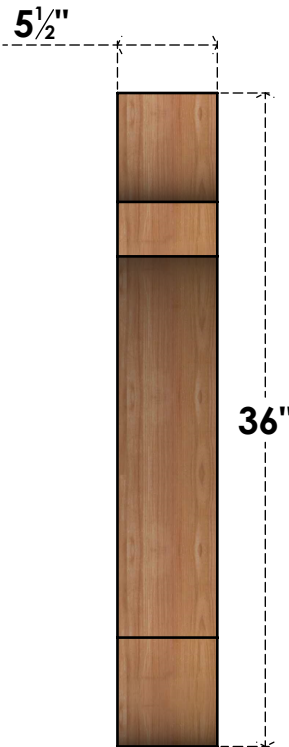

BRC06X30X36OLY00SWR

5 1/2"W X 30"D X 36"H OLYMPIC SMOOTH BRACE, WESTERN RED CEDAR

SIDE

FRONT

EKENA MILLWORK
 2300 WEST MAIN ST.
 CLARKSVILLE, TX 75426
 TOLL FREE: 866-607-0453
 WWW.EKENAMILLWORK.COM

NOTES

1. INSTALLATION TO BE COMPLETED IN ACCORDANCE WITH MANUFACTURER'S SPECIFICATIONS.
2. DRAWING MAY NOT BE TO SCALE
3. THIS DRAWING IS INTENDED FOR DESIGN AND PLANNING PURPOSES ONLY.
4. ALL INFORMATION CONTAINED HEREIN WAS CURRENT AT THE TIME OF DEVELOPMENT BUT MUST BE REVIEWED AND APPROVED BY THE PRODUCT MANUFACTURER TO BE CONSIDERED ACCURATE.
5. PRODUCTS ARE NOT KILN DRIED. THIS ITEM IS UNIQUE AND WILL CONTAIN THE NATURAL VARIATIONS THAT THE WOOD SPECIES OFFERS. THIS MAY RESULT IN VARIATIONS UP TO 1/4"