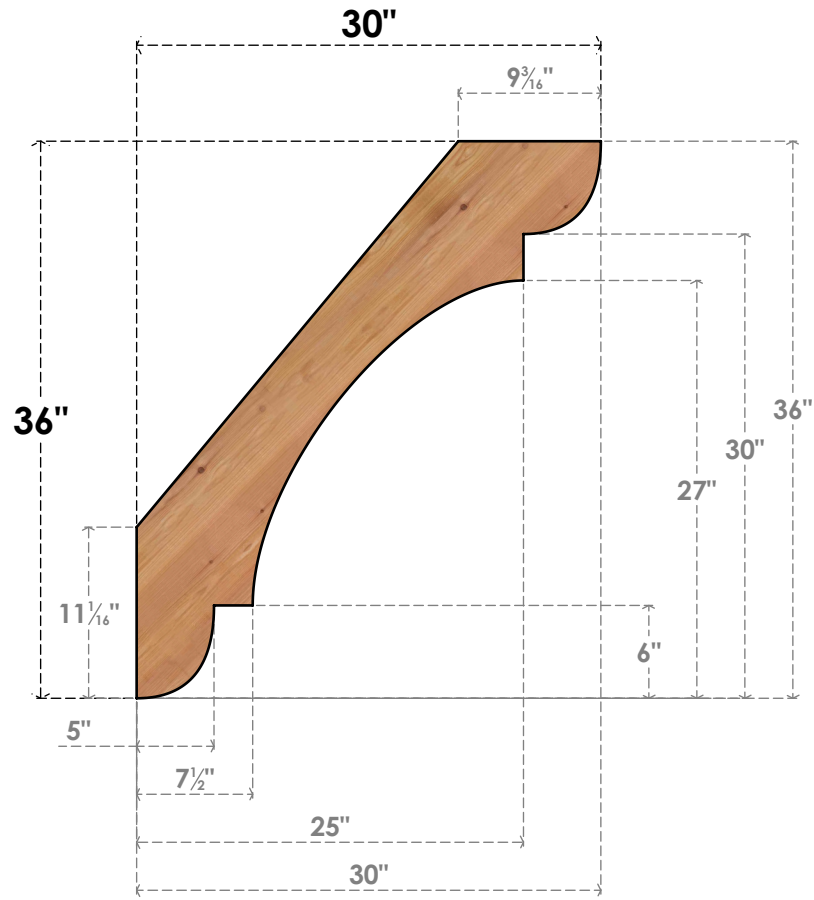

BRC06X30X36OLY00SWR

5 1/2"W X 30"D X 36"H OLYMPIC SMOOTH BRACE, WESTERN RED CEDAR

SIDE

FRONT

EKENA MILLWORK
 2300 WEST MAIN ST.
 CLARKSVILLE, TX 75426
 TOLL FREE: 866-607-0453
 WWW.EKENAMILLWORK.COM

NOTES

1. INSTALLATION TO BE COMPLETED IN ACCORDANCE WITH MANUFACTURER'S SPECIFICATIONS.
2. DRAWING MAY NOT BE TO SCALE
3. THIS DRAWING IS INTENDED FOR DESIGN AND PLANNING PURPOSES ONLY.
4. ALL INFORMATION CONTAINED HEREIN WAS CURRENT AT THE TIME OF DEVELOPMENT BUT MUST BE REVIEWED AND APPROVED BY THE PRODUCT MANUFACTURER TO BE CONSIDERED ACCURATE.
5. PRODUCTS ARE NOT KILN DRIED. THIS ITEM IS UNIQUE AND WILL CONTAIN THE NATURAL VARIATIONS THAT THE WOOD SPECIES OFFERS. THIS MAY RESULT IN VARIATIONS UP TO 1/4"