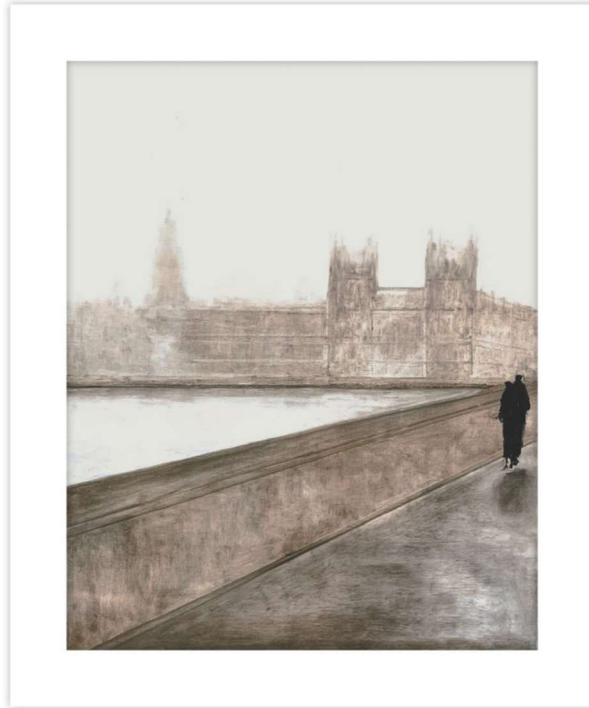

THEODORE ALEXANDER

England Moments 7

D3104S62067-5184

Wood Frame

Textured Paper

M5 - White Smooth + White Core Width:4"

F1360 - Antique Silver & Black Cap Frame - Width: 0.75

W 31½ x D 1¼ x H 37½ inches

Material(s):

Collection: Art by TA

Style: Modern / Formal Modern

Type: Décor / Wall Art