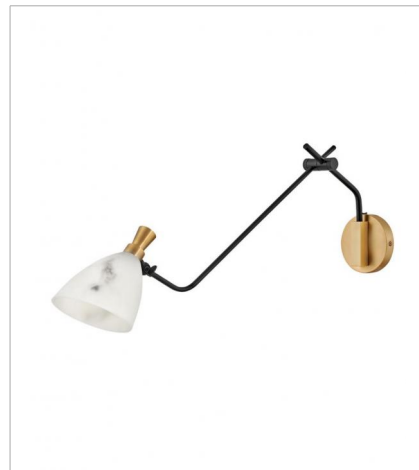

SINCLAIR

Influenced by a mid-century modern aesthetic, Sinclair's striking profile is accentuated by stunning details. A classic finish combination of Heritage Brass and Black is paired with luminous; luxurious faux alabaster shades. Sinclair's sophisticated design offers articulating shades to create a custom look. All designs for Sinclair must be lamped with LED bulbs only (not included).

FINISH: Heritage Brass with Black accents

GLASS: Faux Alabaster

33793HB
MEDIUM SINGLE TIER
40" W, 15" H
LED Lamp
3-5w Cand. LED

33795HB
LARGE SINGLE TIER
50" W, 15" H
LED Lamp
5-5w Cand. LED

33792HB
SINGLE LIGHT SCONCE
5.3" W, 29.8" H
LED Lamp
1-5w Cand. LED