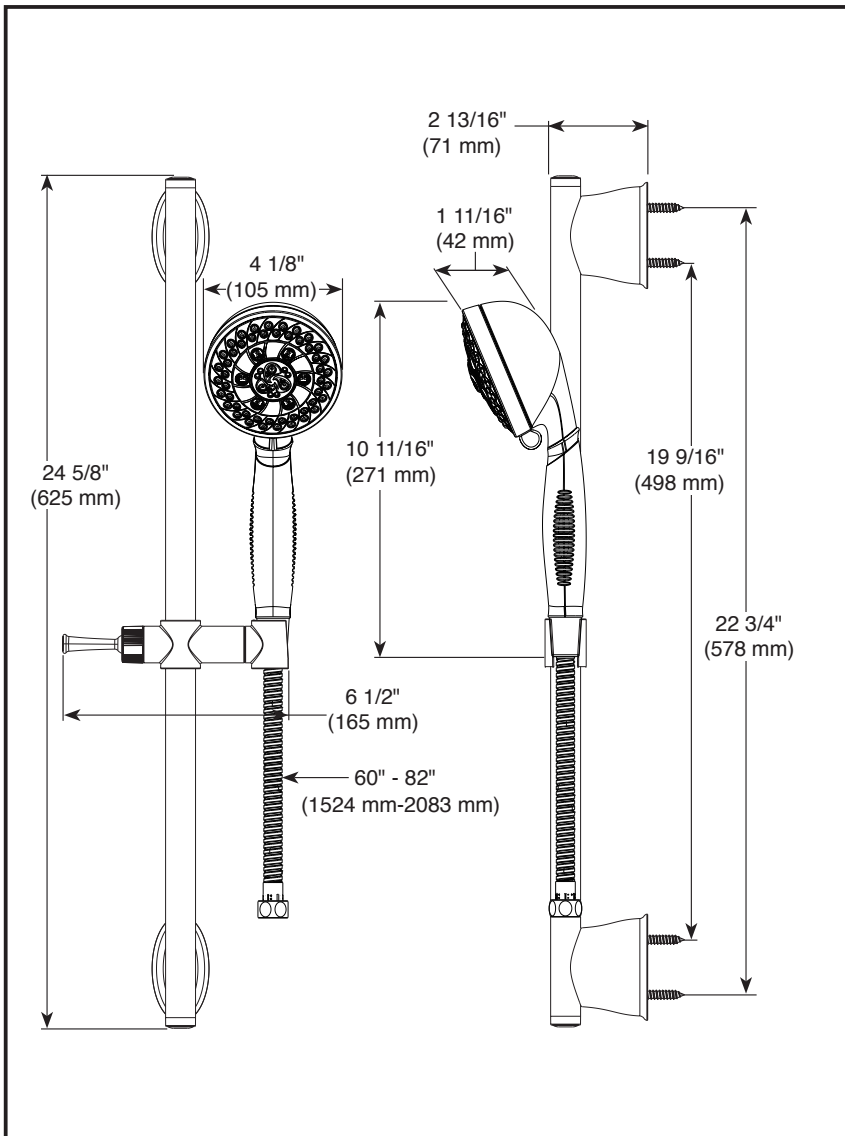

see what Delta can do™

HAND SHOWER W/SLIDE BAR

■ 5-Spray Setting Hand Shower

FEATURES:

- Touch-Clean® Spray Holes
- H₂Okinetic® Technology

STANDARD SPECIFICATIONS:

- Max flow rate 1.75 gpm @ 80 psi, 6.6 L/min @ 550 kPa
- Certified dual check valves for backflow protection
- Five spray settings - pause is a non-positive shut-off
- 60-82" (1524 mm - 2083 mm) stretchable metal hose
- Slide bar bracket for hands-free showering
- Slide bar w/adjustable slide (allows for adjustable shower height)
- Not to be used as a grab bar
- 5 Spray settings include: H₂Okinetic® spray, Full Body spray, Full Spray with Massage, Massaging spray, and Pause

▲ Designate proper finish suffix

COMPLIES WITH:

- ASME A112.18.1 / CSA B125.1◆
- EPA WaterSense®

- ◆ Your Delta hand shower incorporates a backflow protection system that has been tested to be in compliance with ASME A112.18.3 and ASME A112.18.1/CSA B125.1. It incorporates two certified check valves in series, which operate independently and are integral, non-serviceable parts of the wand assembly.