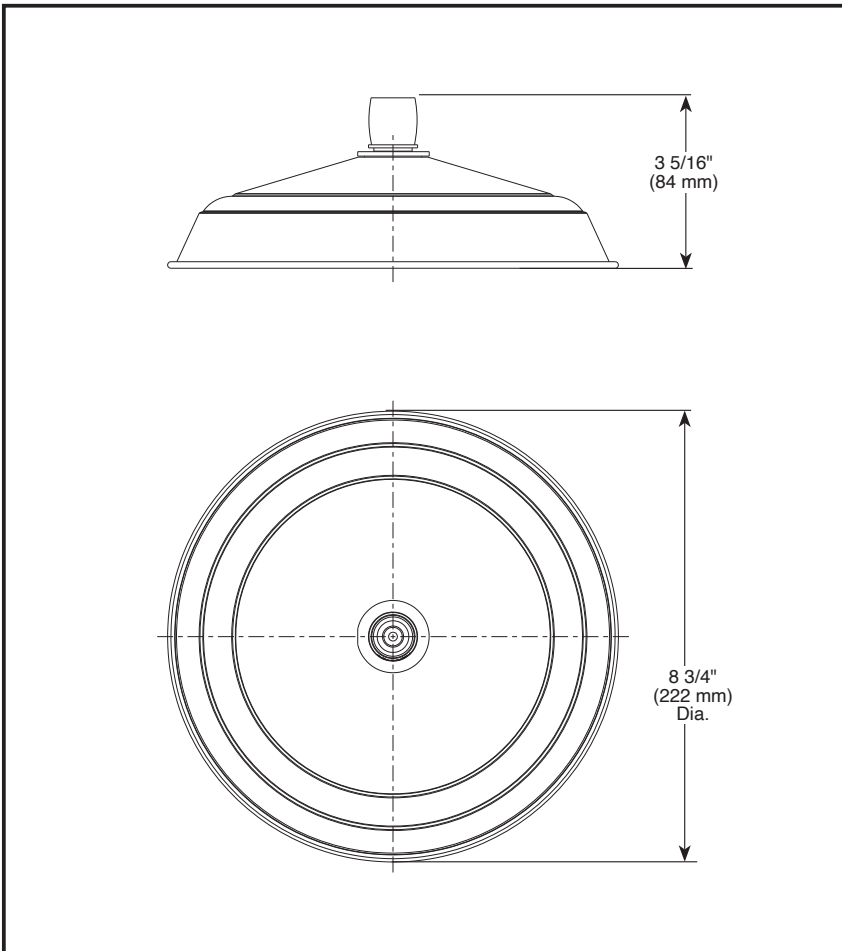

see what Delta can do™

SHOWER HEAD

■ Single Setting Shower Head

STANDARD SPECIFICATIONS:

- Max flow rate 2.5 gpm @ 80 psi, 9.5 L/min @ 550 kPa
- Spray settings include: Soft Rain spray

WARRANTY:

- Parts and Finish – Lifetime limited warranty; or for commercial purchasers, 10 years for multi-family residential (apartments and condominiums) and 5 years for all other commercial uses, in each case from the date the product is received by the original purchaser or their authorized representative (installation contractor, etc.).
- Please go to www.deltafaucet.com for the complete details of our limited warranty.

COMPLIES WITH:

- ASME A112.18.1 / CSA B125.1

▲ Designate Proper Finish Suffix

Delta Faucet Company reserves the right (1) to make changes in specifications and materials, and (2) to change or discontinue models, both without notice or obligation. Dimensions are for reference only. See current full-line price book or www.deltafaucet.com for finish options and product availability.