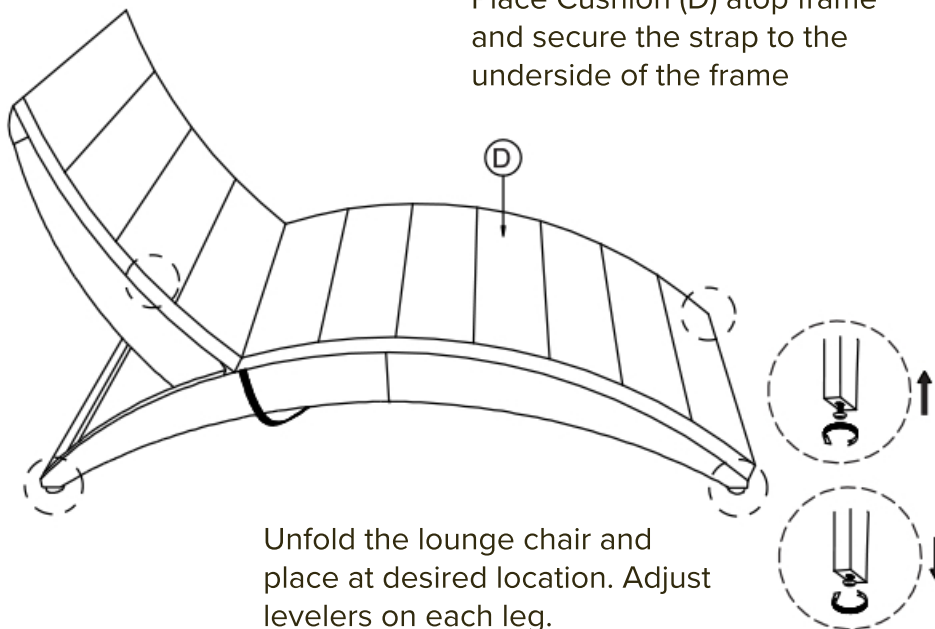

# STEP 2

Align Back (C) with Rear Seat Frame (B) and secure bolt (1) with supplied Allen key (2).

Back (C) should curve towards Front Seat Frame (A).

Tighten bolts halfway

# STEP 3

Fully tighten all bolts.

Fold Seat Frames (A, B) towards each other, then fold Back (C) over top so all bolts are fully visible.

# STEP 4

Place Cushion (D) atop frame and secure the strap to the underside of the frame

Unfold the lounge chair and place at desired location. Adjust levelers on each leg.

Enjoy.

---

 CARE INSTRUCTIONS

Outdoor furniture naturally weathers and shows color variation over time. We recommend the following care for the best results: